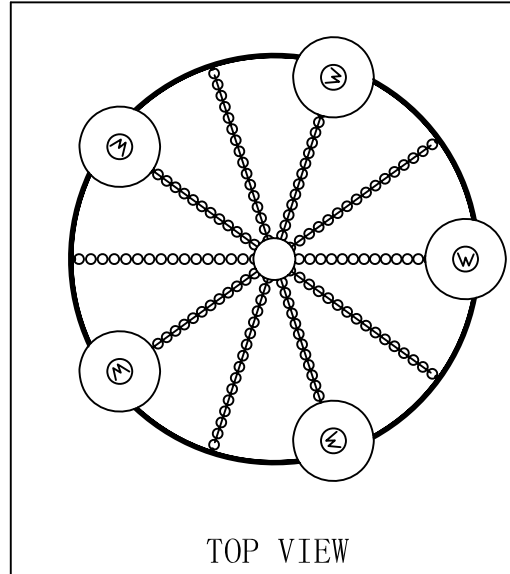

Outlet Box  
 Ground wire  
 Wire Nut  
 Fixture Wire  
 Mounting Strap  
 Screw  
 Ground Screw  
 Canopy

Chain Holder  
 Chain

A  
 B  
 C  
 D

38PCS  
5 strings

33PCS  
5 strings

25PCS  
5 strings

23PCS  
5 strings

Fixture Loop

A  
 B  
 Pipe

Fixture Body

C  
 D