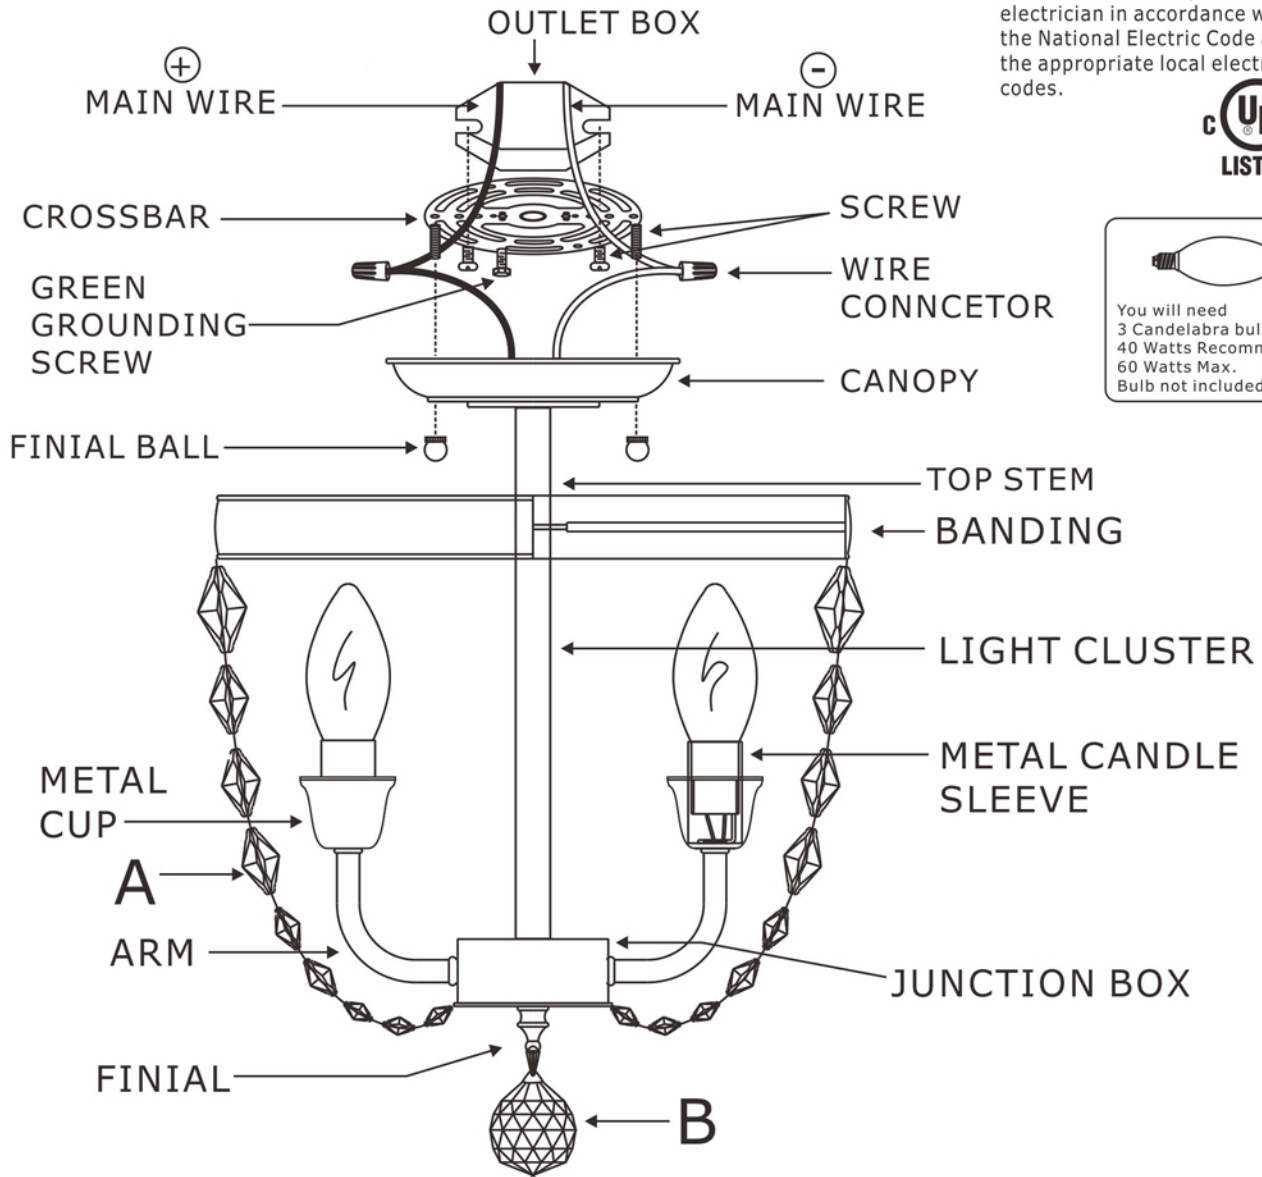

Turn Power Off

All electrical components must be installed by a licensed electrician in accordance with the National Electric Code and the appropriate local electrical codes.

You will need
 3 Candelabra bulbs.
 40 Watts Recommended.
 60 Watts Max.
 Bulb not included.

A = 
 (32mm+30mm+28mm+26mm+24mm+22mm
 +18mm+14mm+12mm)x26sets

B =  (40mm Ball)X 1pc