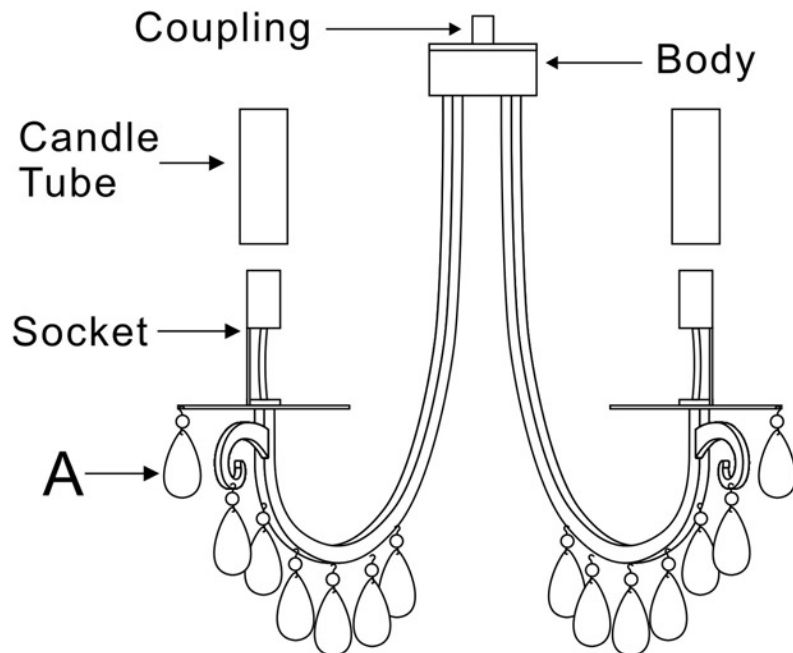

Electrical Danger Turn Power Off

All electrical components must be installed by a licensed electrician in accordance with the National Electric Code and the appropriate local electrical codes.

For Hanging

For Ceiling

A = (10mm+50mm) x 27sets

You will need 3- Cand. Bulb
40 Watts Recommended
60 Watts Max
Bulb not included.