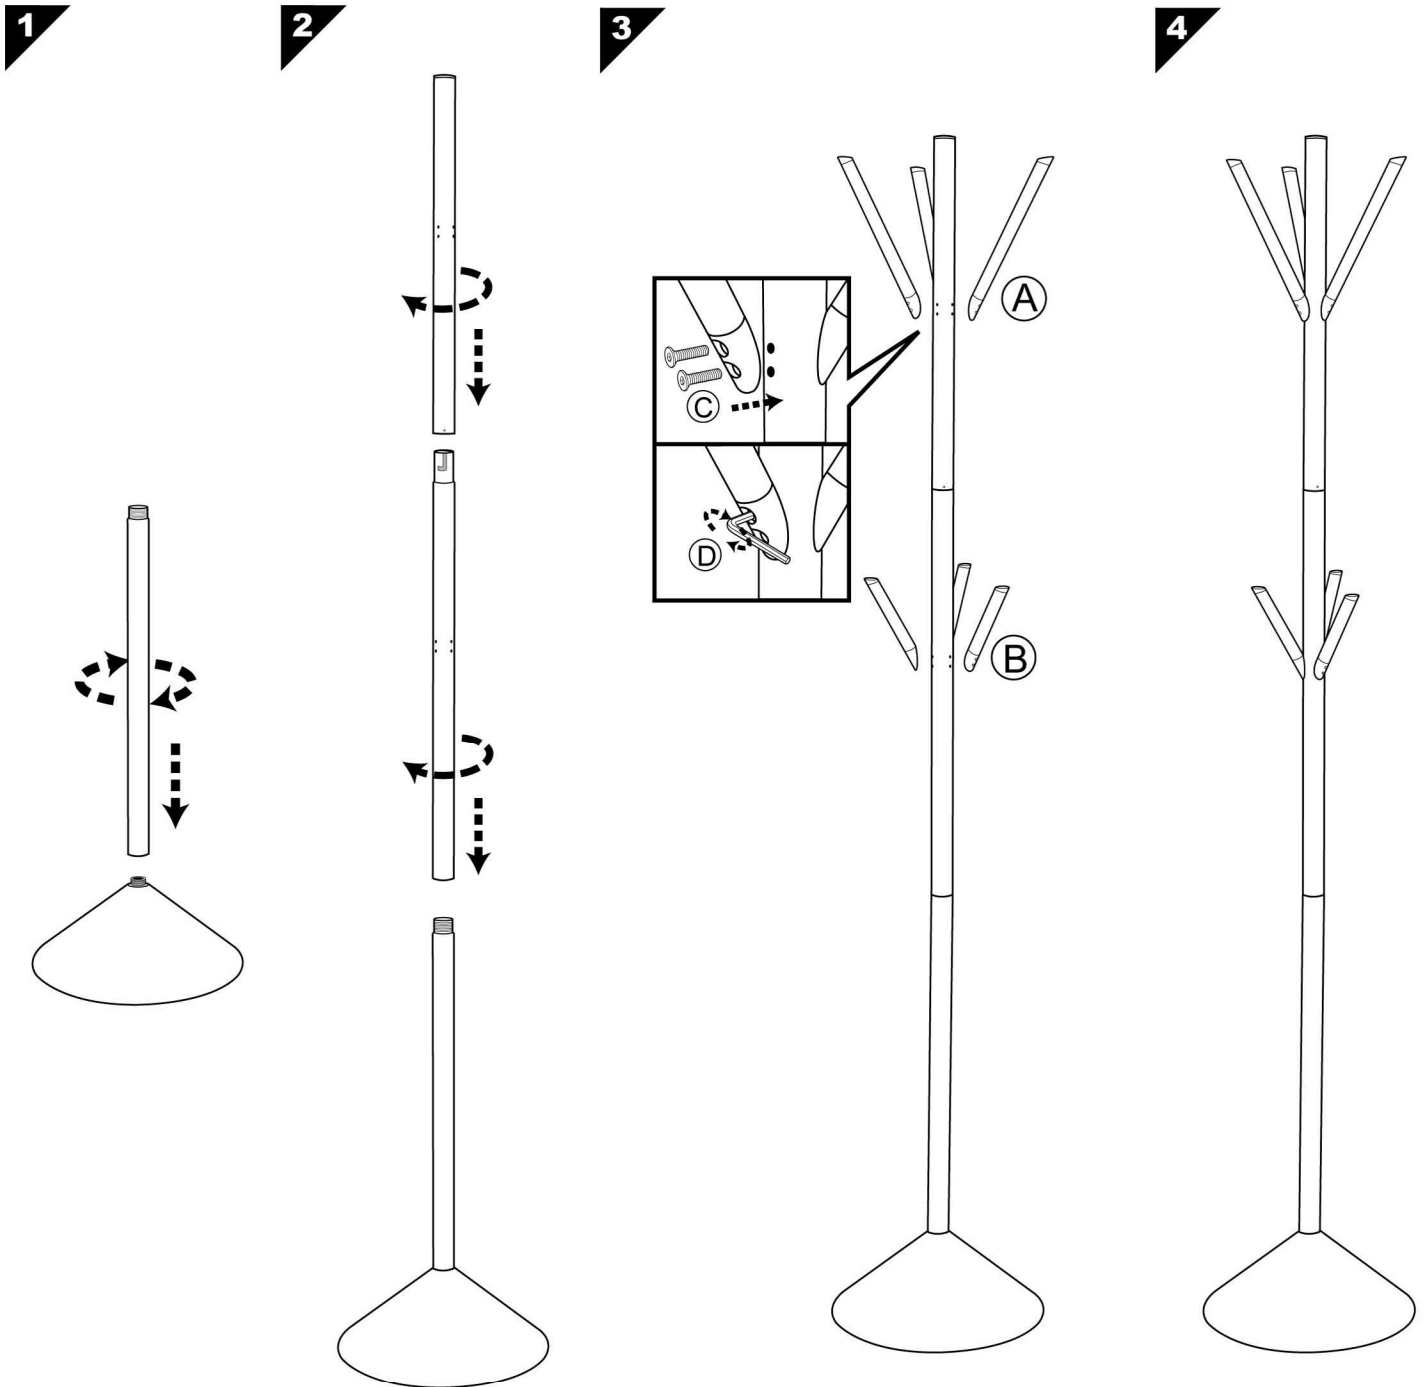

# ASSEMBLY INSTRUCTIONS PEGS COAT RACK

WK2055-01/22

Weight Capacity:

The total weight can not exceed 23Kgs (50Lbs), each hanger can not exceed 5Kgs (11Lbs).

**ADESSO**<sup>®</sup>

21 Penn Plaza Suite 909 New York, NY 10001