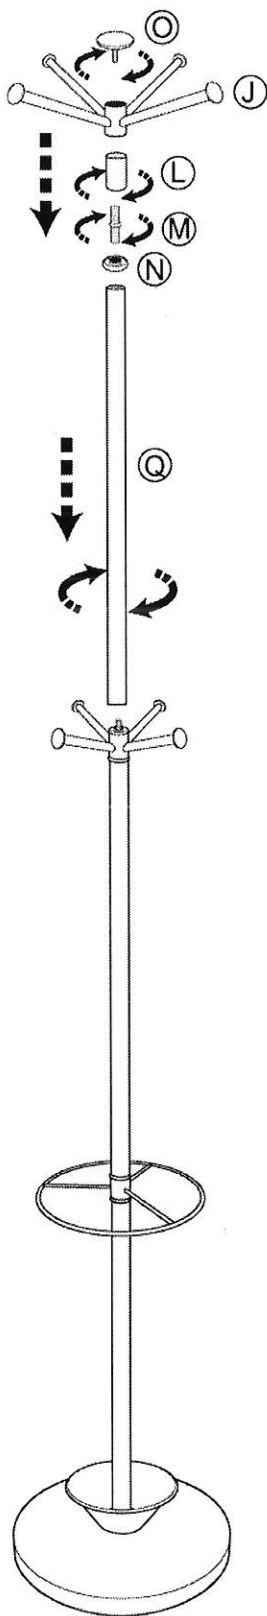

# ASSEMBLY INSTRUCTIONS

## WK2048-22 Quatro Umbrella Stand Coatrack

Weight Capacity:

The total weight can not exceed 23Kgs (50Lbs), each hanger can not exceed 5Kgs (11Lbs).

1

Hardware Pack 1

2

Hardware Pack 2

3

Hardware Pack 3

21 Penn Plaza #909 New York, NY 10001  
Tel: (212) 736 4440 Fax: (212) 736 4806

4

Hardware Pack 4

-  (M) x1
-  (N) x1
-  (O) x1

5