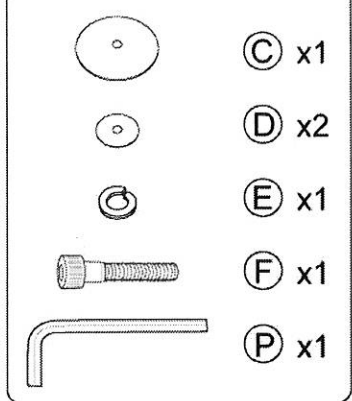

## WK2048-22 Quatro Umbrella Stand Coatrack

Weight Capacity:

The total weight can not exceed 23Kgs (50Lbs), each hanger can not exceed 5Kgs (11Lbs).

1

Hardware Pack 1

2

Hardware Pack 2

3

Hardware Pack 3

21 Penn Plaza #909 New York, NY 10001  
Tel: (212) 736 4440 Fax: (212) 736 4806

4

Hardware Pack 4

-  (M) x1
-  (N) x1
-  (O) x1

5