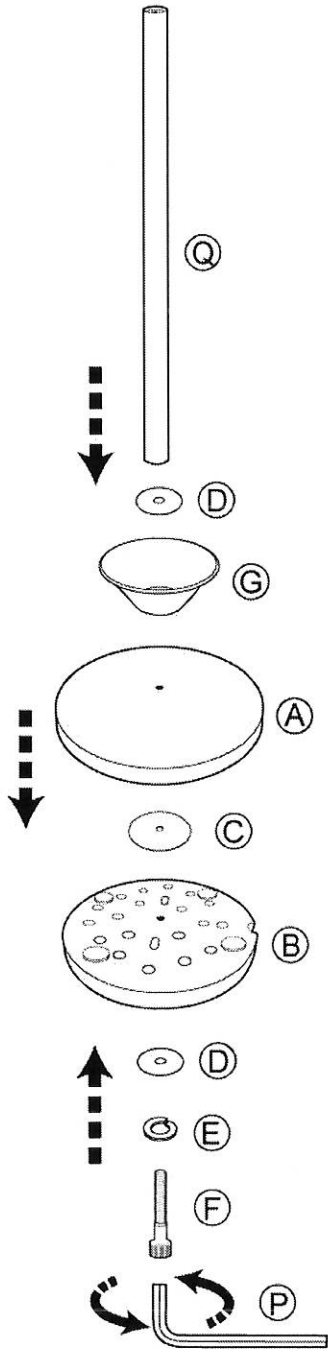

# ASSEMBLY INSTRUCTIONS

## WK2048-22 Quatro Umbrella Stand Coatrack

Weight Capacity:

The total weight can not exceed 23Kgs (50Lbs), each hanger can not exceed 5Kgs (11Lbs).

1

Hardware Pack 1

2

Hardware Pack 2

3

Hardware Pack 3

21 Penn Plaza #909 New York, NY 10001  
Tel: (212) 736 4440 Fax: (212) 736 4806

4

Hardware Pack 4

-  (M) x1
-  (N) x1
-  (O) x1

5