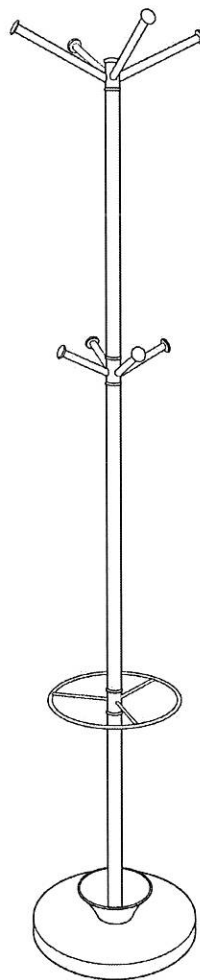

# ASSEMBLY INSTRUCTIONS

## WK2048-22 Quatro Umbrella Stand Coatrack

Weight Capacity:

The total weight can not exceed 23Kgs (50Lbs), each hanger can not exceed 5Kgs (11Lbs).

1

Hardware Pack 1

2

Hardware Pack 2

3