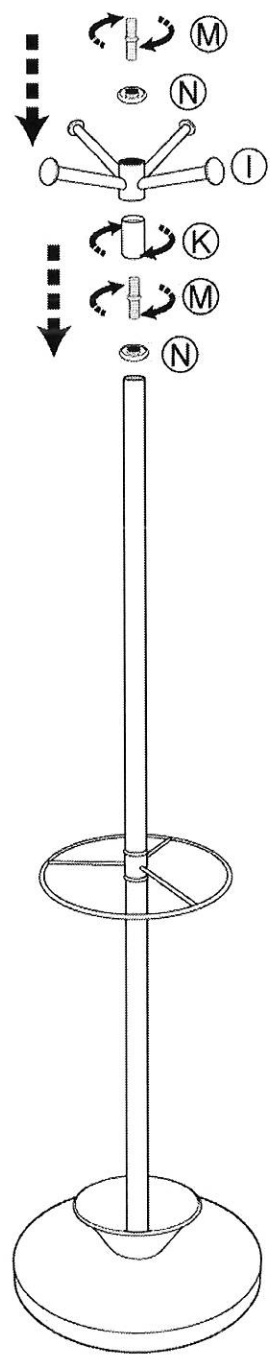

# ASSEMBLY INSTRUCTIONS

## WK2048-22 Quatro Umbrella Stand Coatrack

Weight Capacity:

The total weight can not exceed 23Kgs (50Lbs), each hanger can not exceed 5Kgs (11Lbs).

1

Hardware Pack 1

2

Hardware Pack 2

3

Hardware Pack 3

21 Penn Plaza #909 New York, NY 10001  
Tel: (212) 736 4440 Fax: (212) 736 4806

4

Hardware Pack 4

-  (M) x1
-  (N) x1
-  (O) x1

5