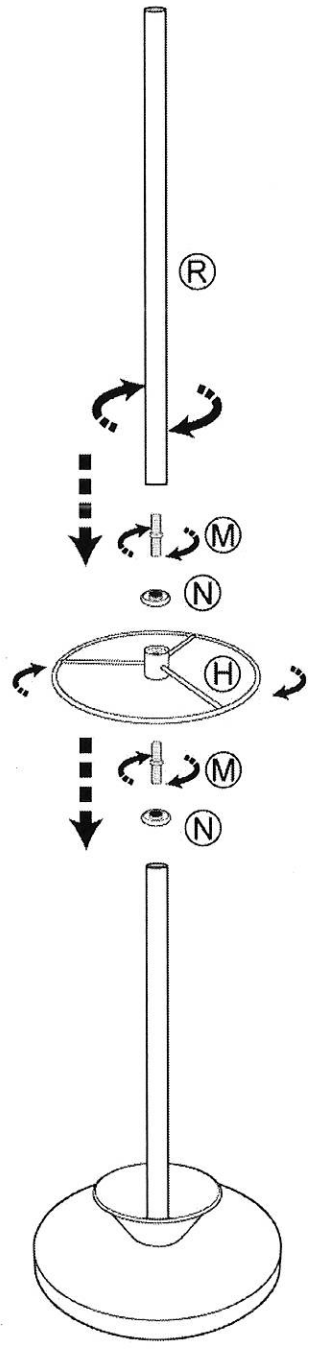

# ASSEMBLY INSTRUCTIONS

## WK2048-22 Quatro Umbrella Stand Coatrack

Weight Capacity:

The total weight can not exceed 23Kgs (50Lbs), each hanger can not exceed 5Kgs (11Lbs).

1

Hardware Pack 1

2

Hardware Pack 2

3

Hardware Pack 3

21 Penn Plaza #909 New York, NY 10001  
Tel: (212) 736 4440 Fax: (212) 736 4806

4

Hardware Pack 4

-  (M) x1
-  (N) x1
-  (O) x1

5