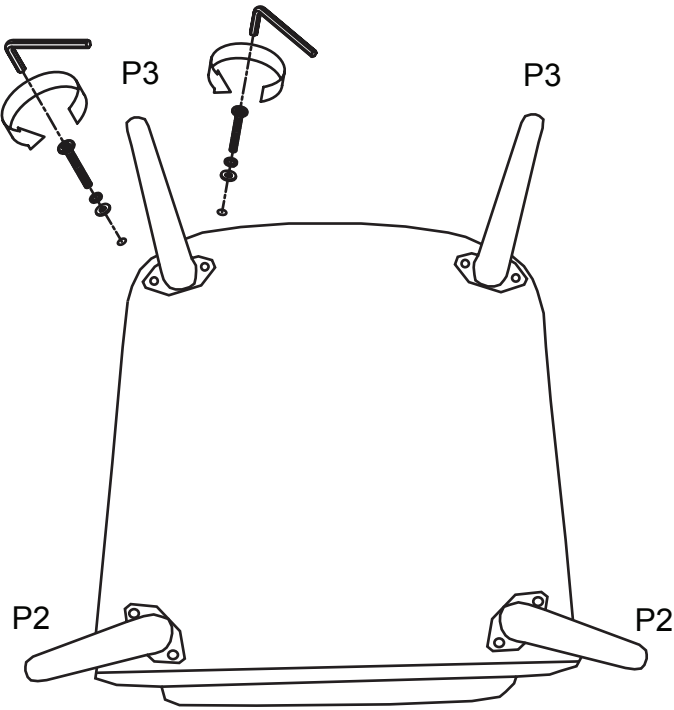

Addison Chair

Model # GR2001

PART LIST

NO	DESCRIPTION	IMAGES	QTY
P1	CUSHION		1
P2	LEGS		2
P3	LEGS		2

PARTS DIAGRAM:

DESCRIPTION	IMAGES	QTY
ALLEN BOLT		8
FLAT WASHER		8
SPRING WASHER		8
ALLEN KEY		1