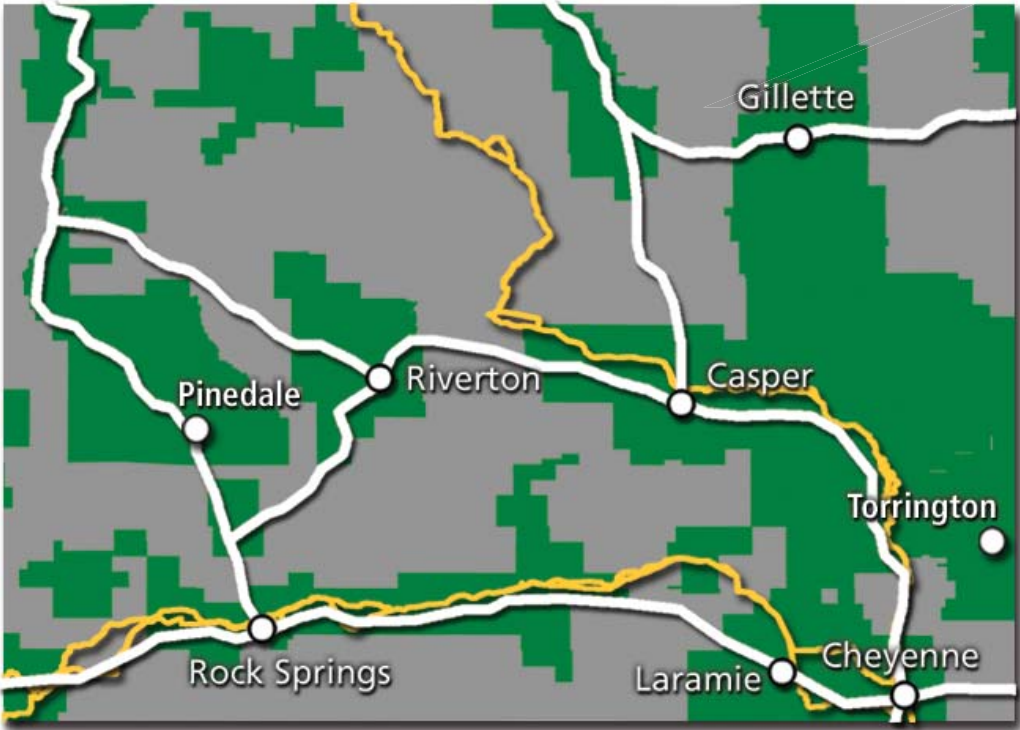

CenturyLink (NYSE: CTL) is a global communications and IT services company focused on connecting its customers to the power of the digital world. CenturyLink offers network and data systems management, big data analytics, managed security services, hosting, cloud, and IT consulting services. The company provides broadband, voice, video, advanced data and managed network services over a robust 265,000-route-mile U.S. fiber network and a 360,000-route-mile international transport network.

CenturyLink in WYOMING

■ Local Territory
— Core Fiber

Jim Schmit
 Vice President, Operations
 Wyoming Market
 999 West Main Street
 Boise, Idaho 83702
jim.schmit@centurylink.com
 208.385.2628

Corporate Headquarters
 CenturyLink, Inc.
 100 CenturyLink Drive
 Monroe, Louisiana 71203