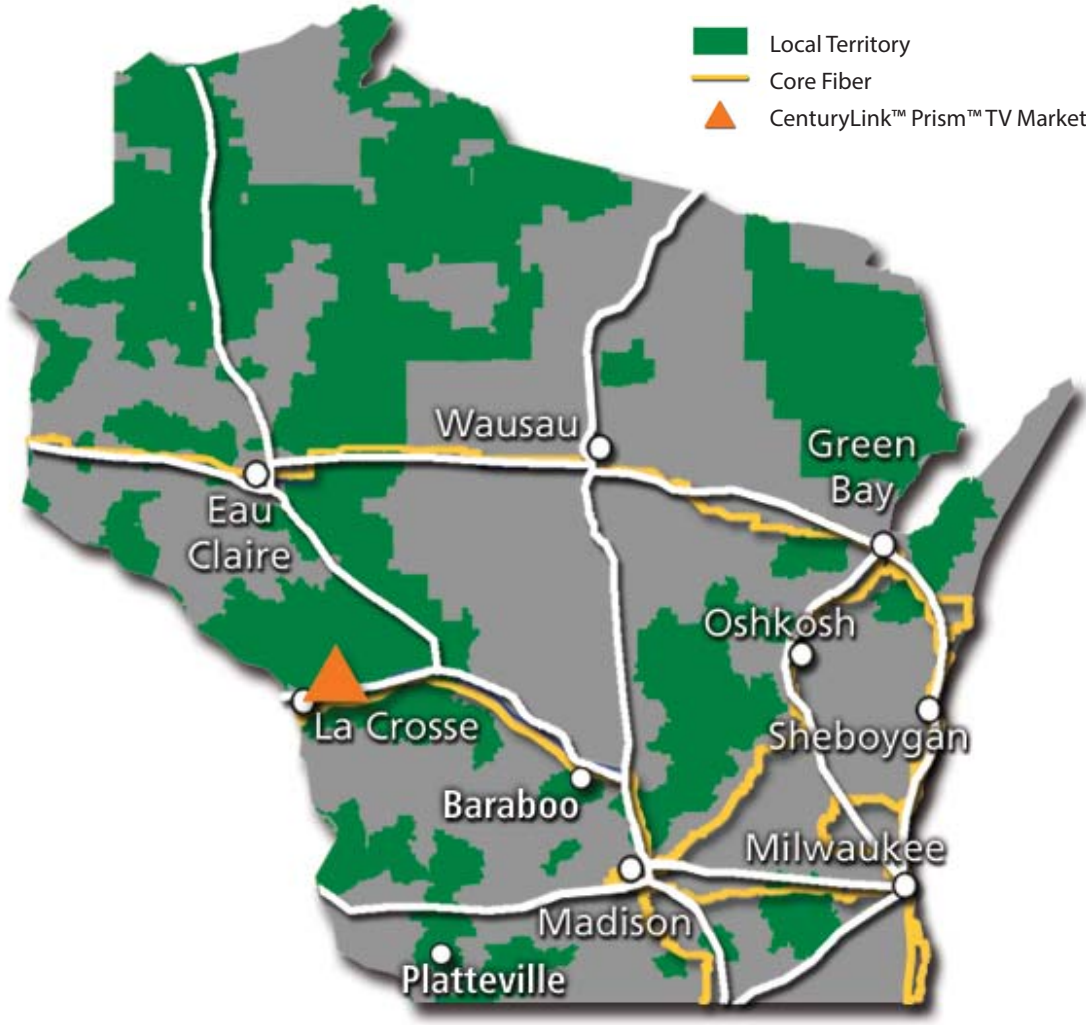

CenturyLink (NYSE: CTL) is a global communications and IT services company focused on connecting its customers to the power of the digital world. CenturyLink offers network and data systems management, big data analytics, managed security services, hosting, cloud, and IT consulting services. The company provides broadband, voice, video, advanced data and managed network services over a robust 265,000-route-mile U.S. fiber network and a 360,000-route-mile international transport network.

CenturyLink in WISCONSIN

Brian Fanciulli
 Vice President, Operations
 Wisconsin Market
 333 Front Street, North
 La Crosse, Wisconsin 54601
 brian.fanciulli@CenturyLink.com
 608.796.7447

Corporate Headquarters
 CenturyLink, Inc.
 100 CenturyLink Drive
 Monroe, Louisiana 71203