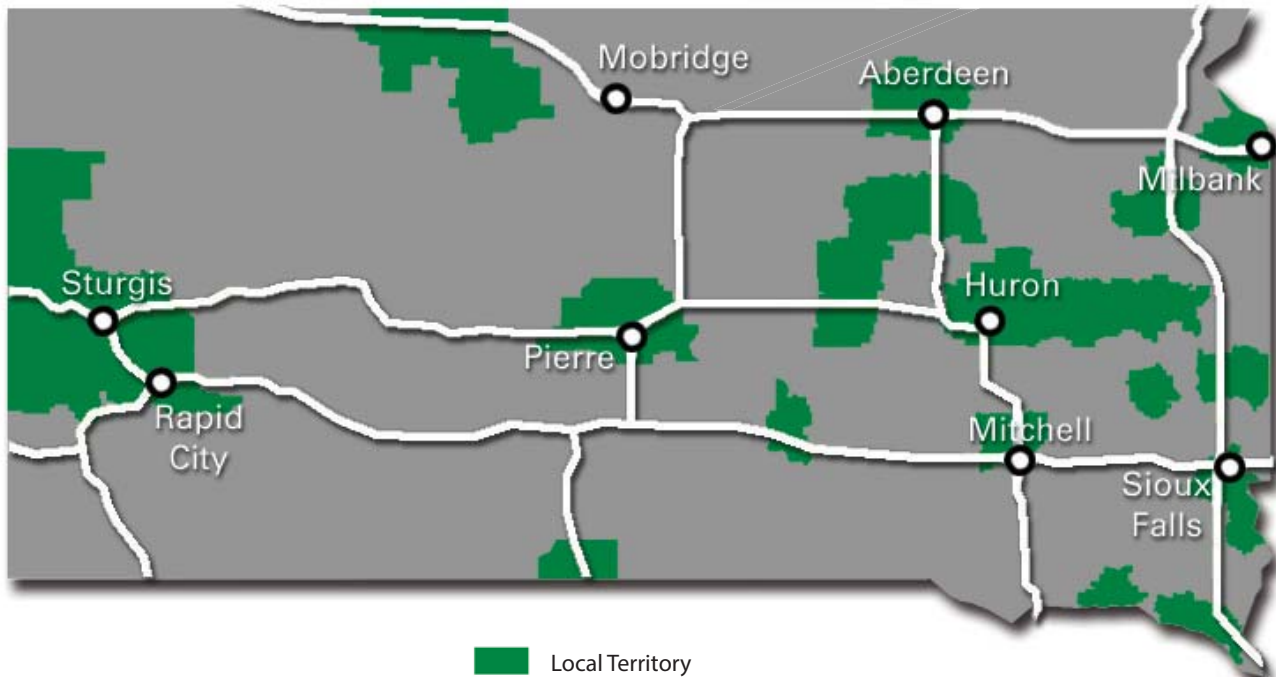

CenturyLink (NYSE: CTL) is a global communications and IT services company focused on connecting its customers to the power of the digital world. CenturyLink offers network and data systems management, big data analytics, managed security services, hosting, cloud, and IT consulting services. The company provides broadband, voice, video, advanced data and managed network services over a robust 265,000-route-mile U.S. fiber network and a 360,000-route-mile international transport network.

CenturyLink in SOUTH DAKOTA

Julie Darrington
 Vice President, Operations
 South Dakota Market
 125 S. Dakota Avenue
 Sioux Falls, South Dakota 57104
 julie.darrington@centurylink.com
 605.334.0044

Corporate Headquarters
 CenturyLink, Inc.
 100 CenturyLink Drive
 Monroe, Louisiana 71203