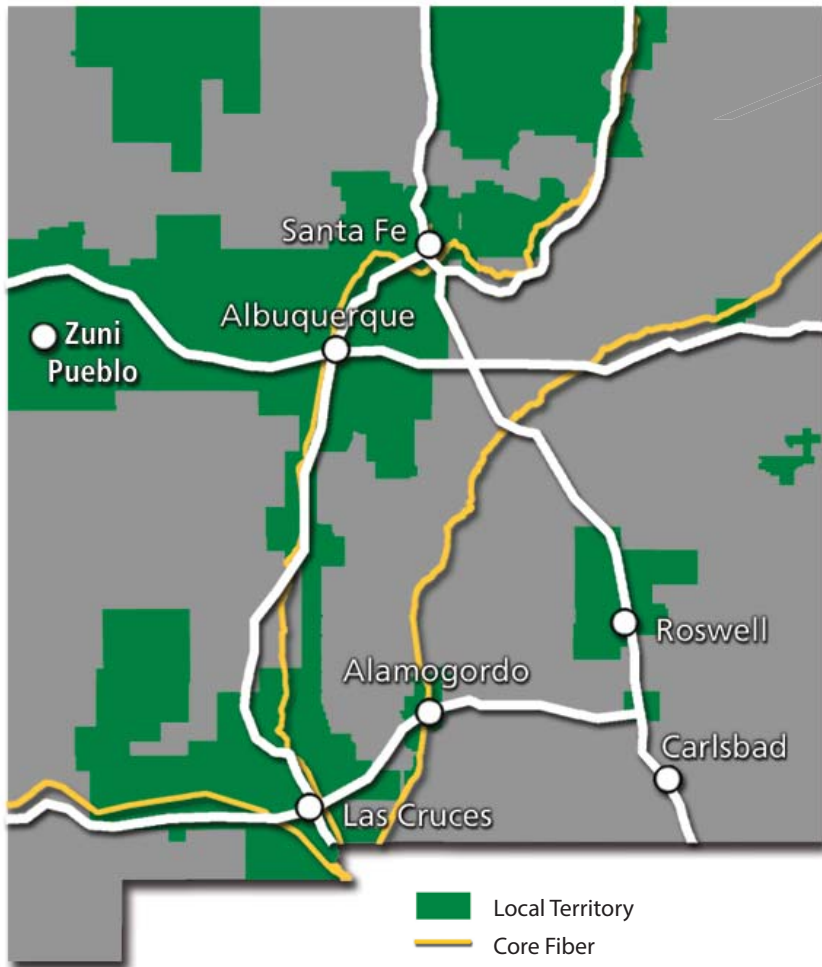

CenturyLink (NYSE: CTL) is a global communications and IT services company focused on connecting its customers to the power of the digital world. CenturyLink offers network and data systems management, big data analytics, managed security services, hosting, cloud, and IT consulting services. The company provides broadband, voice, video, advanced data and managed network services over a robust 265,000-route-mile U.S. fiber network and a 360,000-route-mile international transport network.

CenturyLink in NEW MEXICO

Larry J. North
 Vice President, Operations
 New Mexico Market
 400 Tijeras Avenue, Northwest
 Albuquerque, New Mexico 87102
larry.north@centurylink.com
 505.767.8500

Corporate Headquarters
 CenturyLink, Inc.
 100 CenturyLink Drive
 Monroe, Louisiana 71203