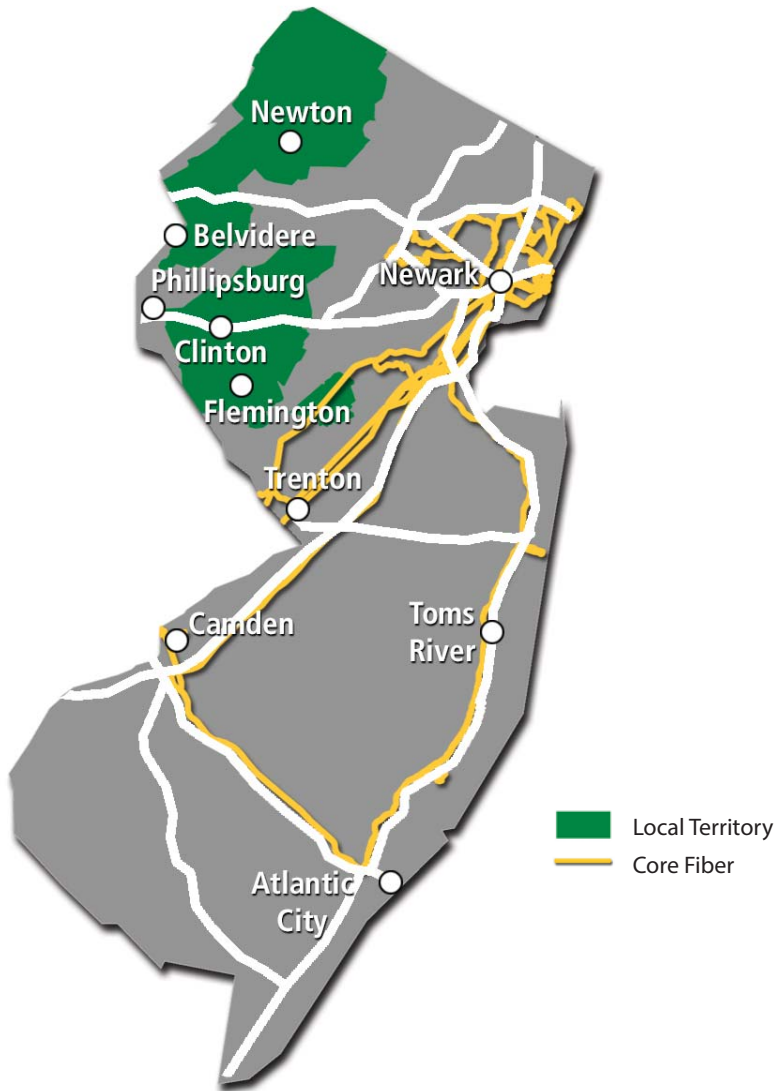

CenturyLink (NYSE: CTL) is a global communications and IT services company focused on connecting its customers to the power of the digital world. CenturyLink offers network and data systems management, big data analytics, managed security services, hosting, cloud, and IT consulting services. The company provides broadband, voice, video, advanced data and managed network services over a robust 265,000-route-mile U.S. fiber network and a 360,000-route-mile international transport network.

CenturyLink in NEW JERSEY

Roger Peirce
Vice President, Operations
New Jersey Market
417-419 West Main Street
Charlottesville, Virginia 22903
roger.peirce@CenturyLink.com
434.328.7099

Corporate Headquarters
CenturyLink, Inc.
100 CenturyLink Drive
Monroe, Louisiana 71203