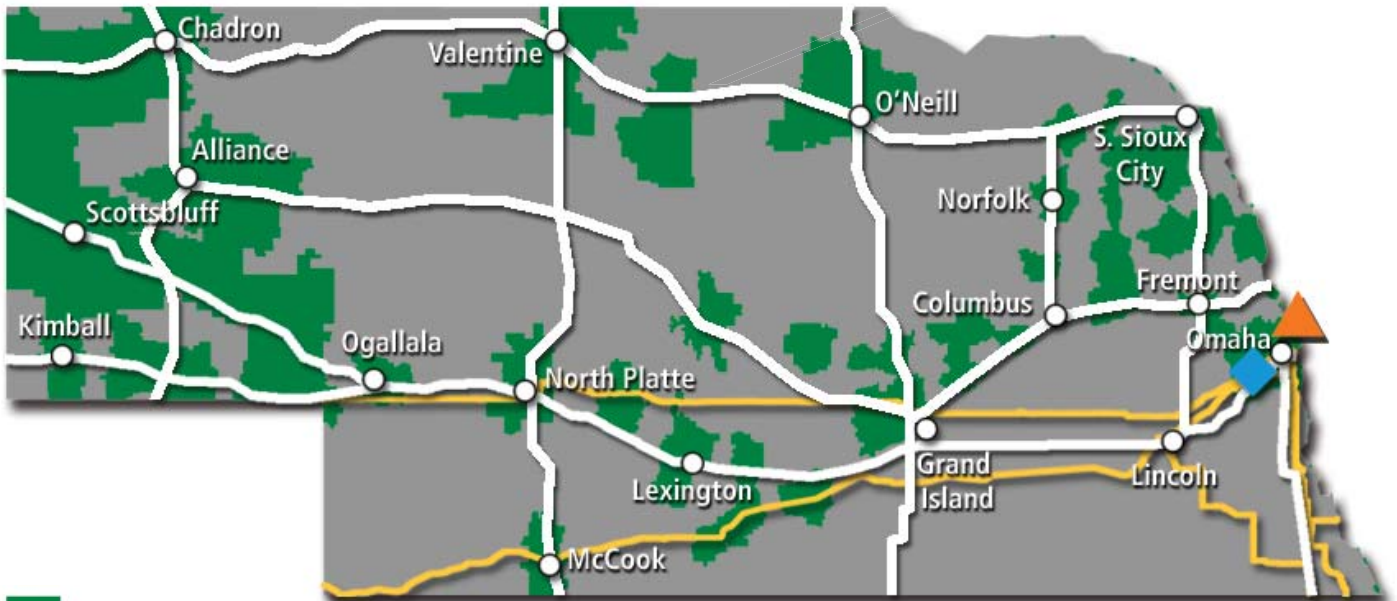

CenturyLink (NYSE: CTL) is a global communications and IT services company focused on connecting its customers to the power of the digital world. CenturyLink offers network and data systems management, big data analytics, managed security services, hosting, cloud, and IT consulting services. The company provides broadband, voice, video, advanced data and managed network services over a robust 265,000-route-mile U.S. fiber network and a 360,000-route-mile international transport network.

CenturyLink in NEBRASKA

- Local Territory
- Core Fiber
- ▲ CenturyLink® Prism™ TV Market
- ◆ CenturyLink Center Omaha

Julie Darrington
 Vice President, Operations
 Nebraska Market
 125 S. Dakota Avenue
 Sioux Falls, South Dakota 57104
 julie.darrington@centurylink.com
 605.334.0044