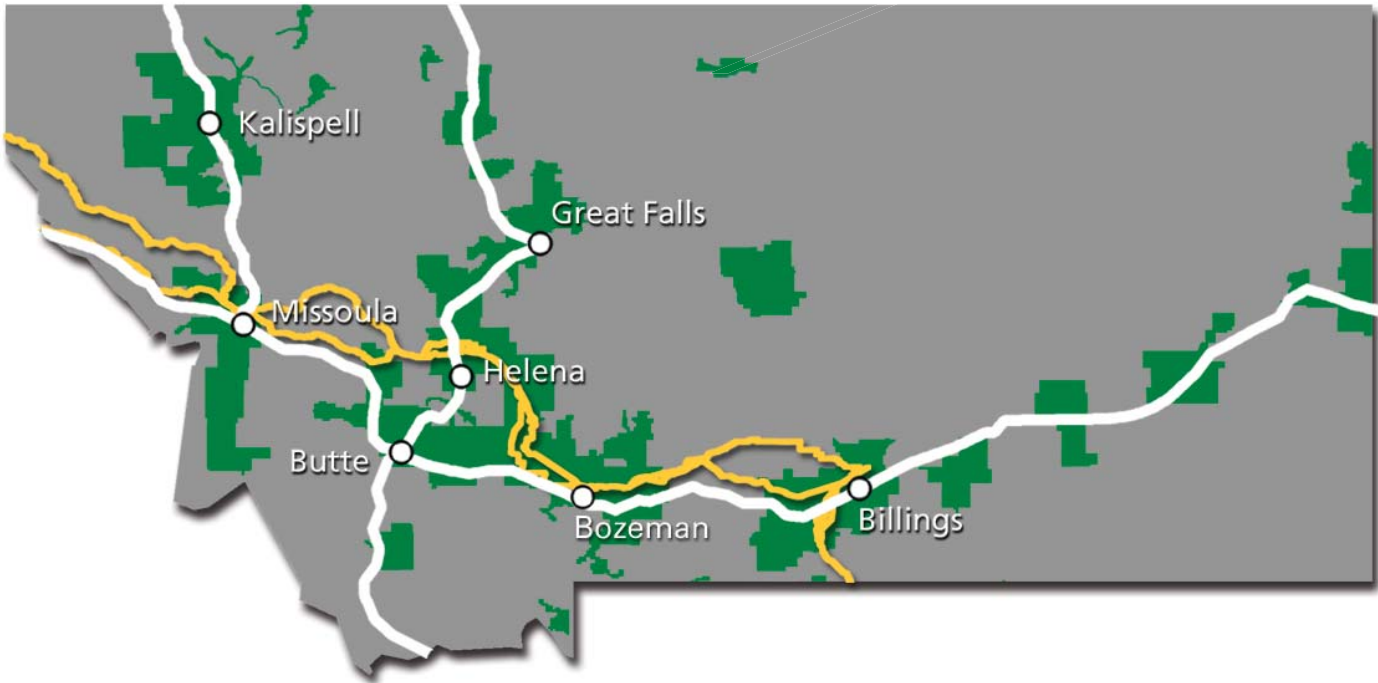

CenturyLink (NYSE: CTL) is a global communications and IT services company focused on connecting its customers to the power of the digital world. CenturyLink offers network and data systems management, big data analytics, managed security services, hosting, cloud, and IT consulting services. The company provides broadband, voice, video, advanced data and managed network services over a robust 265,000-route-mile U.S. fiber network and a 360,000-route-mile international transport network.

CenturyLink in MONTANA

Local Territory
 Core Fiber

Jim Schmit
 Vice President, Operations
 Montana Market
 999 West Main Street
 Boise, Idaho 83702
jim.schmit@centurylink.com
 208.385.2628

Corporate Headquarters
 CenturyLink, Inc.
 100 CenturyLink Drive
 Monroe, Louisiana 71203