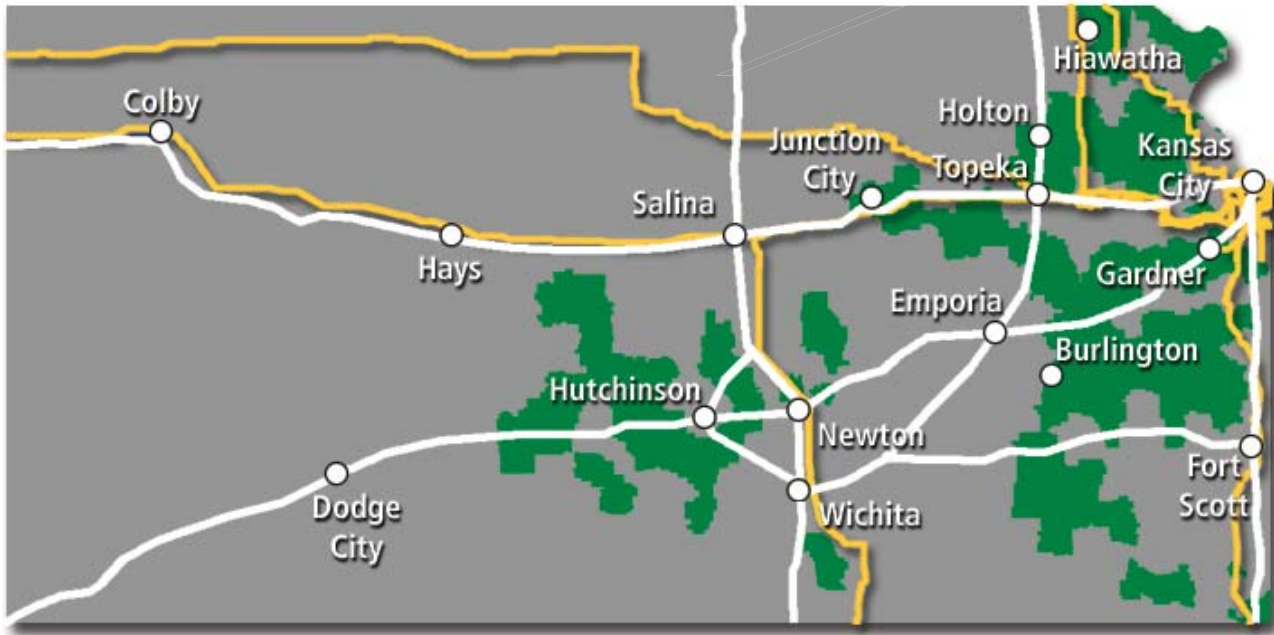

CenturyLink (NYSE: CTL) is a global communications and IT services company focused on connecting its customers to the power of the digital world. CenturyLink offers network and data systems management, big data analytics, managed security services, hosting, cloud, and IT consulting services. The company provides broadband, voice, video, advanced data and managed network services over a robust 265,000-route-mile U.S. fiber network and a 360,000-route-mile international transport network.

# CenturyLink in KANSAS

 Local Territory  
 Core Fiber

Tim White  
 Vice President, Operations  
 Kansas Market  
 925 High Street  
 Des Moines, Iowa 50309  
 tim.white@centurylink.com  
 515.286.6606

Corporate Headquarters  
 CenturyLink, Inc.  
 100 CenturyLink Drive  
 Monroe, Louisiana 71203