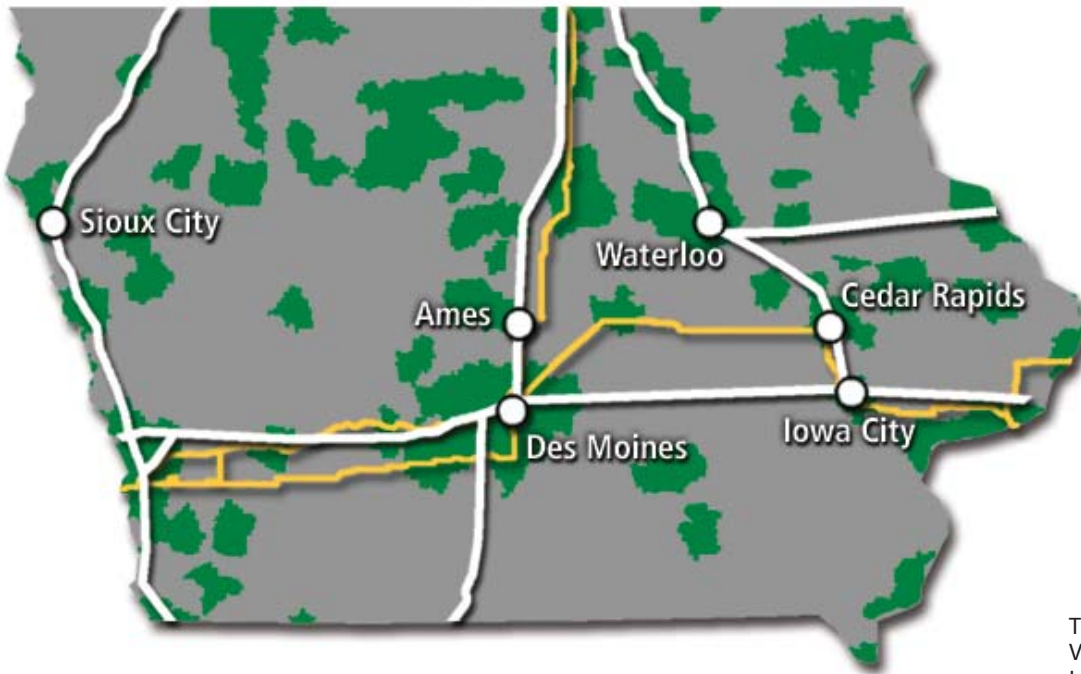

CenturyLink (NYSE: CTL) is a global communications and IT services company focused on connecting its customers to the power of the digital world. CenturyLink offers network and data systems management, big data analytics, managed security services, hosting, cloud, and IT consulting services. The company provides broadband, voice, video, advanced data and managed network services over a robust 265,000-route-mile U.S. fiber network and a 360,000-route-mile international transport network.

CenturyLink in IOWA

Local Territory
 Core Fiber

Tim White
 Vice President, Operations
 Iowa Market
 925 High Street
 Des Moines, Iowa 50309
tim.white@centurylink.com
 315.286.6606

Corporate Headquarters
 CenturyLink, Inc.
 100 CenturyLink Drive
 Monroe, Louisiana 71203