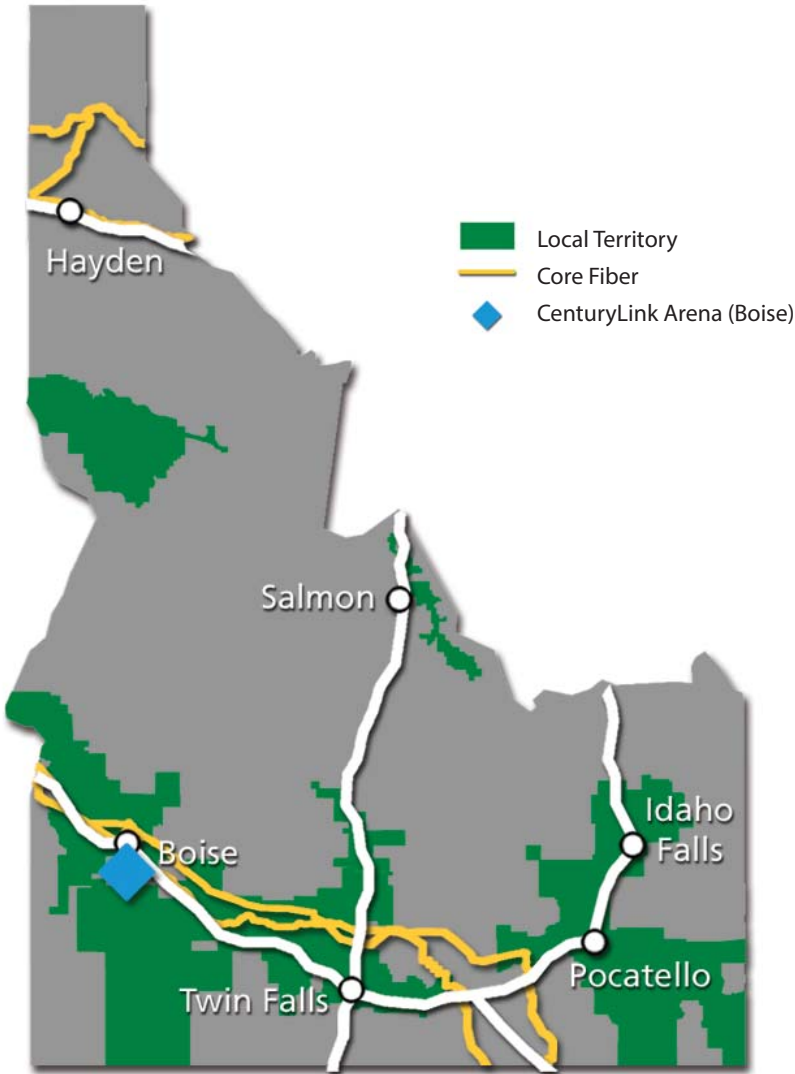

CenturyLink (NYSE: CTL) is a global communications and IT services company focused on connecting its customers to the power of the digital world. CenturyLink offers network and data systems management, big data analytics, managed security services, hosting, cloud, and IT consulting services. The company provides broadband, voice, video, advanced data and managed network services over a robust 265,000-route-mile U.S. fiber network and a 360,000-route-mile international transport network.

CenturyLink in IDAHO

Jim Schmit
 Vice President, Operations
 Idaho Market
 999 West Main Street
 Boise, Idaho 83702
jim.schmit@centurylink.com
 208.385.2628

Corporate Headquarters
 CenturyLink, Inc.
 100 CenturyLink Drive
 Monroe, Louisiana 71203