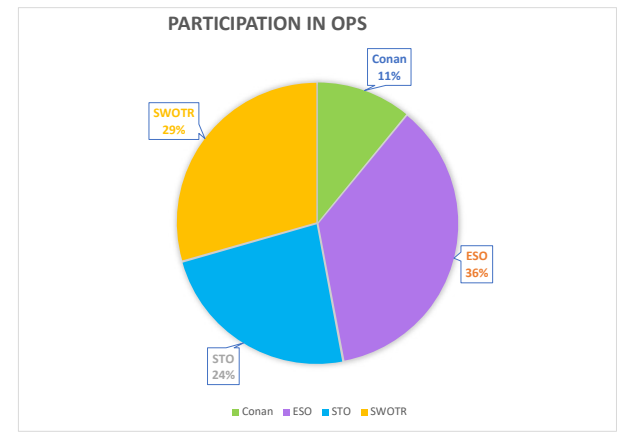

February 2025 Monthly Dashboard

Guild Wide Trends

* Participation % is based on the following minimum guild sizes:

Conan	20	ESO	75	STO	45	SWTOR	75
--------------	-----------	------------	-----------	------------	-----------	--------------	-----------

	Feb	Mar	April	May	June	July	August	Sept	Oct	Nov	Dec	Jan	Feb
Guild Members Online (Discord)	176	167	159	160	158	157	164	161	170	176	164	159	173
Purges	20	26	16	16	20	10	11	11	13	20	15	10	12
Left Guild	7	12	10	8	7	6	11	8	12	12	14	13	17
Turnover	15%	23%	16%	15%	17%	10%	13%	12%	15%	18%	18%	14%	17%
Growth / Contraction	1%	-5%	-5%	1%	-1%	-2%	4%	3%	4%	9%	-4%	-10%	9%
Unique Members Attending Ops	94	84	85	92	88	87	91	92	82	93	83	93	95
Participation %	53.4%	50.3%	53.5%	57.5%	55.7%	55.4%	55.5%	57.1%	48.2%	52.8%	50.6%	58.5%	54.9%