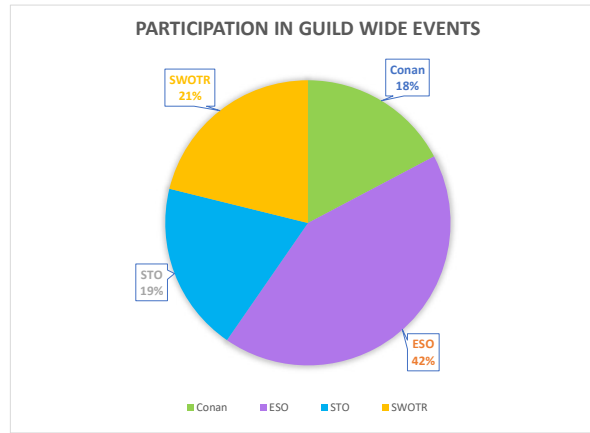

February 2025 Monthly Dashboard

Guild Wide Trends

* Participation % is based on the following minimum guild sizes:

Conan	20	ESO	75	STO	45	SWTOR	75
--------------	-----------	------------	-----------	------------	-----------	--------------	-----------

	Feb	Mar	April	May	June	July	August	Sept	Oct	Nov	Dec	Jan	Feb
Guild Members Online (Discord)	176	167	159	160	158	157	164	161	170	176	164	159	173
Purges	20	26	16	16	20	10	11	11	13	20	15	10	12
Left Guild	7	12	10	8	7	6	11	8	12	12	14	13	17
Turnover	15%	23%	16%	15%	17%	10%	13%	12%	15%	18%	18%	14%	17%
Growth / Contraction	1%	-5%	-5%	1%	-1%	-2%	4%	3%	4%	9%	-4%	-10%	9%
Unique Members Attending Ops	94	84	85	92	88	87	91	92	82	93	83	93	95
Participation %	53.4%	50.3%	53.5%	57.5%	55.7%	55.4%	55.5%	57.1%	48.2%	52.8%	50.6%	58.5%	54.9%