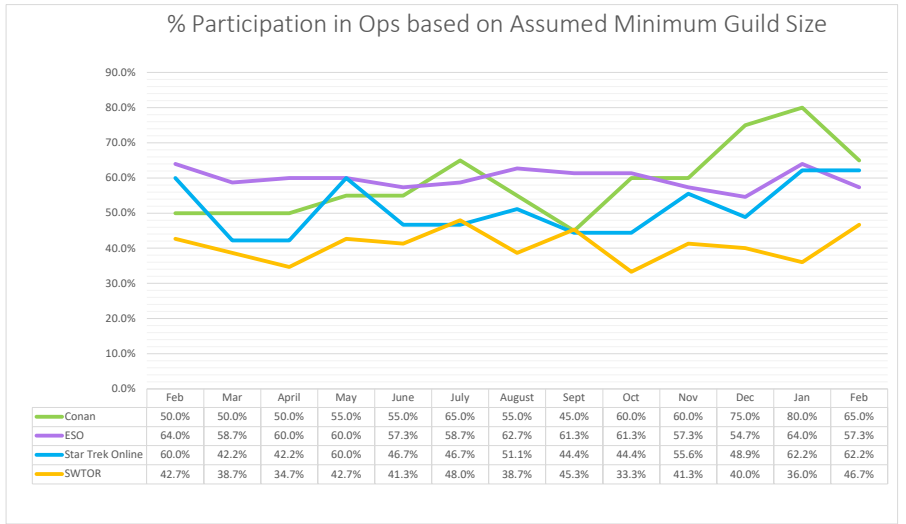

February 2025 Monthly Dashboard

Guild Wide Trends

* Participation % is based on the following minimum guild sizes:

Conan	20	ESO	75	STO	45	SWTOR	75
--------------	-----------	------------	-----------	------------	-----------	--------------	-----------

	Feb	Mar	April	May	June	July	August	Sept	Oct	Nov	Dec	Jan	Feb
Guild Members Online (Discord)	176	167	159	160	158	157	164	161	170	176	164	159	173
Purges	20	26	16	16	20	10	11	11	13	20	15	10	12
Left Guild	7	12	10	8	7	6	11	8	12	12	14	13	17
Turnover	15%	23%	16%	15%	17%	10%	13%	12%	15%	18%	18%	14%	17%
Growth / Contraction	1%	-5%	-5%	1%	-1%	-2%	4%	3%	4%	9%	-4%	-10%	9%
Unique Members Attending Ops	94	84	85	92	88	87	91	92	82	93	83	93	95
Participation %	53.4%	50.3%	53.5%	57.5%	55.7%	55.4%	55.5%	57.1%	48.2%	52.8%	50.6%	58.5%	54.9%