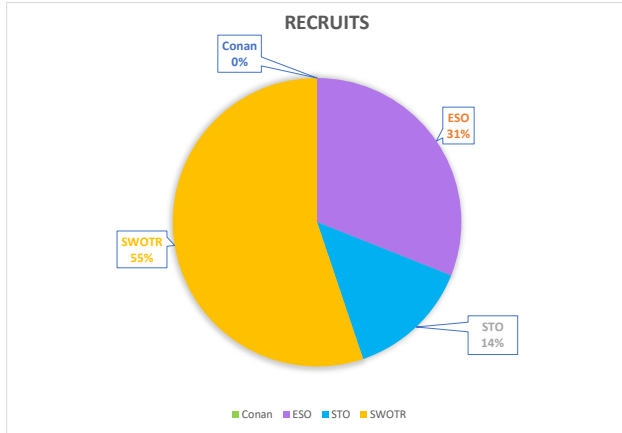

February 2025 Monthly Dashboard

Guild Wide Trends

* Participation % is based on the following minimum guild sizes:

Conan	20	ESO	75	STO	45	SWTOR	75
--------------	-----------	------------	-----------	------------	-----------	--------------	-----------

	Feb	Mar	April	May	June	July	August	Sept	Oct	Nov	Dec	Jan	Feb
Guild Members Online (Discord)	176	167	159	160	158	157	164	161	170	176	164	159	173
Purges	20	26	16	16	20	10	11	11	13	20	15	10	12
Left Guild	7	12	10	8	7	6	11	8	12	12	14	13	17
Turnover	15%	23%	16%	15%	17%	10%	13%	12%	15%	18%	18%	14%	17%
Growth / Contraction	1%	-5%	-5%	1%	-1%	-2%	4%	3%	4%	9%	-4%	-10%	9%
Unique Members Attending Ops	94	84	85	92	88	87	91	92	82	93	83	93	95
Participation %	53.4%	50.3%	53.5%	57.5%	55.7%	55.4%	55.5%	57.1%	48.2%	52.8%	50.6%	58.5%	54.9%