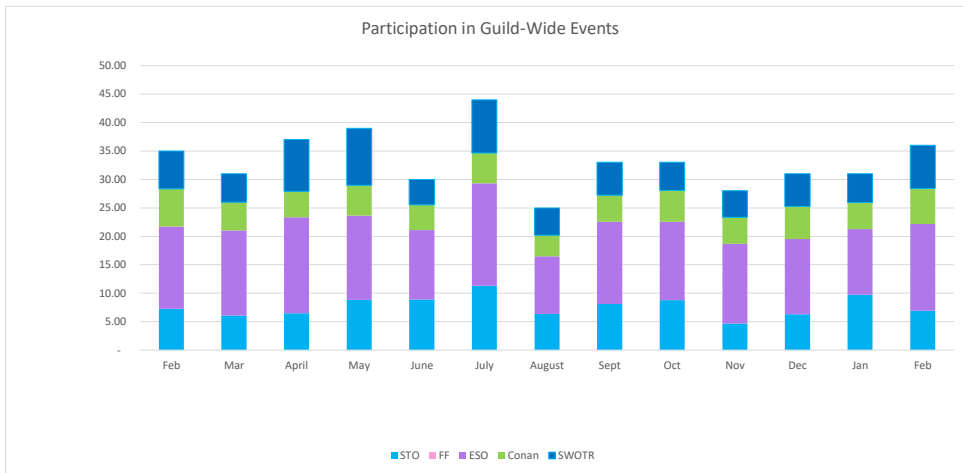

February 2025 Monthly Dashboard

Guild Wide Trends

* Participation % is based on the following minimum guild sizes:

Conan	20	ESO	75	STO	45	SWTOR	75
--------------	-----------	------------	-----------	------------	-----------	--------------	-----------

	Feb	Mar	April	May	June	July	August	Sept	Oct	Nov	Dec	Jan	Feb
Guild Members Online (Discord)	176	167	159	160	158	157	164	161	170	176	164	159	173
Purges	20	26	16	16	20	10	11	11	13	20	15	10	12
Left Guild	7	12	10	8	7	6	11	8	12	12	14	13	17
Turnover	15%	23%	16%	15%	17%	10%	13%	12%	15%	18%	18%	14%	17%
Growth / Contraction	1%	-5%	-5%	1%	-1%	-2%	4%	3%	4%	9%	-4%	-10%	9%
Unique Members Attending Ops	94	84	85	92	88	87	91	92	82	93	83	93	95
Participation %	53.4%	50.3%	53.5%	57.5%	55.7%	55.4%	55.5%	57.1%	48.2%	52.8%	50.6%	58.5%	54.9%