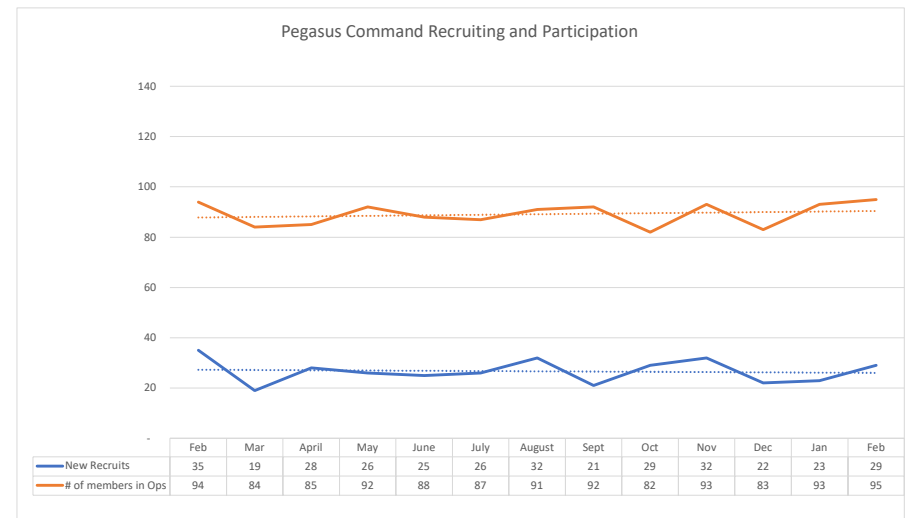

February 2025 Monthly Dashboard

Guild Wide Trends

* Participation % is based on the following minimum guild sizes:

Conan	20	ESO	75	STO	45	SWTOR	75
--------------	-----------	------------	-----------	------------	-----------	--------------	-----------

	Feb	Mar	April	May	June	July	August	Sept	Oct	Nov	Dec	Jan	Feb
Guild Members Online (Discord)	176	167	159	160	158	157	164	161	170	176	164	159	173
Purges	20	26	16	16	20	10	11	11	13	20	15	10	12
Left Guild	7	12	10	8	7	6	11	8	12	12	14	13	17
Turnover	15%	23%	16%	15%	17%	10%	13%	12%	15%	18%	18%	14%	17%
Growth / Contraction	1%	-5%	-5%	1%	-1%	-2%	4%	3%	4%	9%	-4%	-10%	9%
Unique Members Attending Ops	94	84	85	92	88	87	91	92	82	93	83	93	95
Participation %	53.4%	50.3%	53.5%	57.5%	55.7%	55.4%	55.5%	57.1%	48.2%	52.8%	50.6%	58.5%	54.9%