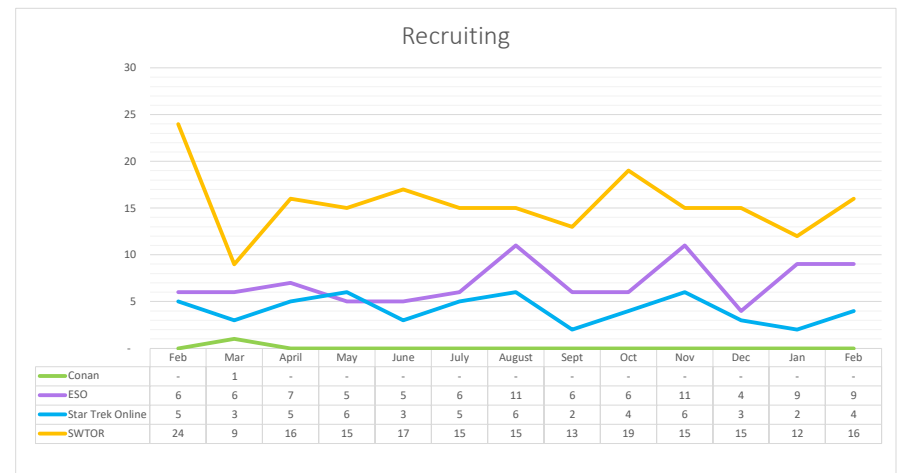

February 2025 Monthly Dashboard

Guild Wide Trends

* Participation % is based on the following minimum guild sizes:

Conan	20	ESO	75	STO	45	SWTOR	75
--------------	-----------	------------	-----------	------------	-----------	--------------	-----------

	Feb	Mar	April	May	June	July	August	Sept	Oct	Nov	Dec	Jan	Feb
Guild Members Online (Discord)	176	167	159	160	158	157	164	161	170	176	164	159	173
Purges	20	26	16	16	20	10	11	11	13	20	15	10	12
Left Guild	7	12	10	8	7	6	11	8	12	12	14	13	17
Turnover	15%	23%	16%	15%	17%	10%	13%	12%	15%	18%	18%	14%	17%
Growth / Contraction	1%	-5%	-5%	1%	-1%	-2%	4%	3%	4%	9%	-4%	-10%	9%
Unique Members Attending Ops	94	84	85	92	88	87	91	92	82	93	83	93	95
Participation %	53.4%	50.3%	53.5%	57.5%	55.7%	55.4%	55.5%	57.1%	48.2%	52.8%	50.6%	58.5%	54.9%