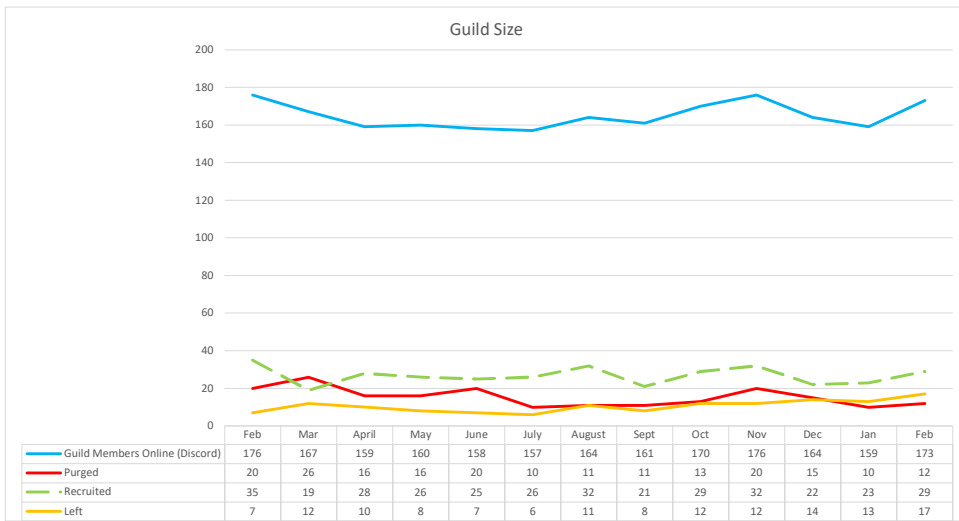

February 2025 Monthly Dashboard

Guild Wide Trends

* Participation % is based on the following minimum guild sizes:

Conan	20	ESO	75	STO	45	SWTOR	75
--------------	-----------	------------	-----------	------------	-----------	--------------	-----------

	Feb	Mar	April	May	June	July	August	Sept	Oct	Nov	Dec	Jan	Feb
Guild Members Online (Discord)	176	167	159	160	158	157	164	161	170	176	164	159	173
Purges	20	26	16	16	20	10	11	11	13	20	15	10	12
Left Guild	7	12	10	8	7	6	11	8	12	12	14	13	17
Turnover	15%	23%	16%	15%	17%	10%	13%	12%	15%	18%	18%	14%	17%
Growth / Contraction	1%	-5%	-5%	1%	-1%	-2%	4%	3%	4%	9%	-4%	-10%	9%
Unique Members Attending Ops	94	84	85	92	88	87	91	92	82	93	83	93	95
Participation %	53.4%	50.3%	53.5%	57.5%	55.7%	55.4%	55.5%	57.1%	48.2%	52.8%	50.6%	58.5%	54.9%