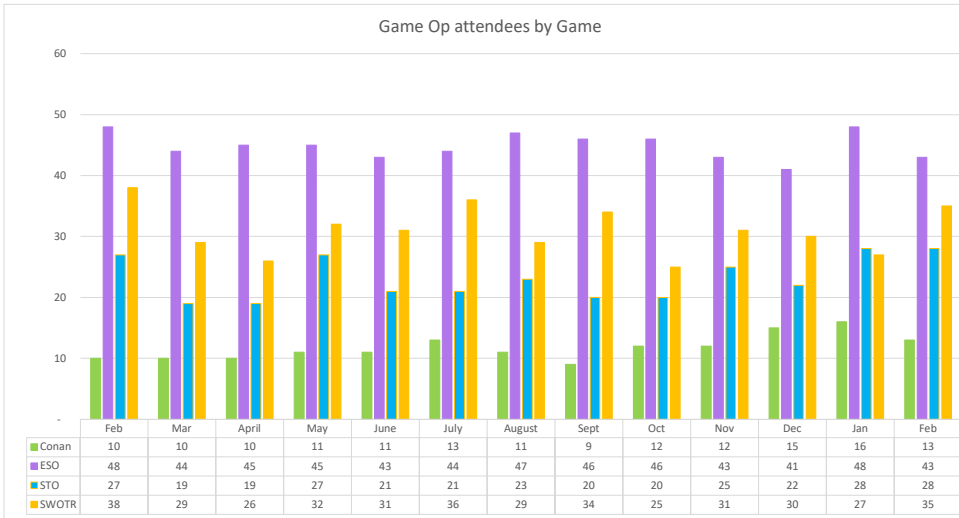

February 2025 Monthly Dashboard

Guild Wide Trends

* Participation % is based on the following minimum guild sizes:

Conan	20	ESO	75	STO	45	SWTOR	75
--------------	-----------	------------	-----------	------------	-----------	--------------	-----------

	Feb	Mar	April	May	June	July	August	Sept	Oct	Nov	Dec	Jan	Feb
Guild Members Online (Discord)	176	167	159	160	158	157	164	161	170	176	164	159	173
Purges	20	26	16	16	20	10	11	11	13	20	15	10	12
Left Guild	7	12	10	8	7	6	11	8	12	12	14	13	17
Turnover	15%	23%	16%	15%	17%	10%	13%	12%	15%	18%	18%	14%	17%
Growth / Contraction	1%	-5%	-5%	1%	-1%	-2%	4%	3%	4%	9%	-4%	-10%	9%
Unique Members Attending Ops	94	84	85	92	88	87	91	92	82	93	83	93	95
Participation %	53.4%	50.3%	53.5%	57.5%	55.7%	55.4%	55.5%	57.1%	48.2%	52.8%	50.6%	58.5%	54.9%