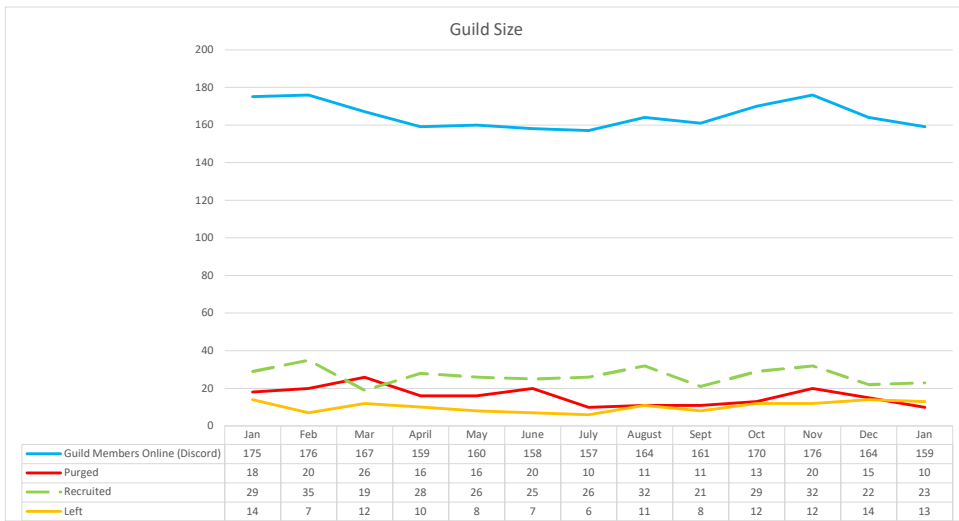

## January 2025 Monthly Dashboard

## Guild Wide Trends

\* Participation % is based on the following minimum guild sizes:

Conan	20	ESO	75	STO	45	SWTOR	75
-------	----	-----	----	-----	----	-------	----

	Jan	Feb	Mar	April	May	June	July	August	Sept	Oct	Nov	Dec	Jan
<b>Guild Members Online (Discord)</b>	175	176	167	159	160	158	157	164	161	170	176	164	159
<b>Purges</b>	18	20	26	16	16	20	10	11	11	13	20	15	10
<b>Left Guild</b>	14	7	12	10	8	7	6	11	8	12	12	14	13
<b>Turnover</b>	18%	15%	23%	16%	15%	17%	10%	13%	12%	15%	18%	18%	14%
<b>Growth / Contraction</b>	-12%	1%	-5%	-5%	1%	-1%	-2%	4%	3%	4%	9%	-4%	-3%
<b>Unique Members Attending Ops</b>	116	94	84	85	92	88	87	91	92	82	93	83	93
<b>Participation %</b>	66.3%	53.4%	50.3%	53.5%	57.5%	55.7%	55.4%	55.5%	57.1%	48.2%	52.8%	50.6%	58.5%