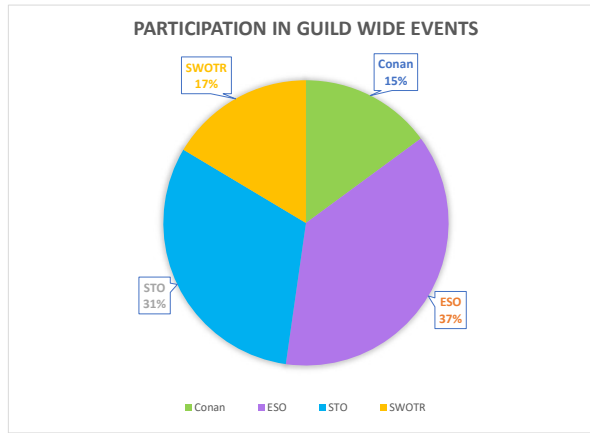

## Guild Wide Trends

\* Participation % is based on the following minimum guild sizes:

Conan	20	ESO	75	STO	45	SWTOR	75
-------	----	-----	----	-----	----	-------	----

	Jan	Feb	Mar	April	May	June	July	August	Sept	Oct	Nov	Dec	Jan
<b>Guild Members Online (Discord)</b>	175	176	167	159	160	158	157	164	161	170	176	164	159
<b>Purges</b>	18	20	26	16	16	20	10	11	11	13	20	15	10
<b>Left Guild</b>	14	7	12	10	8	7	6	11	8	12	12	14	13
<b>Turnover</b>	18%	15%	23%	16%	15%	17%	10%	13%	12%	15%	18%	18%	14%
<b>Growth / Contraction</b>	-12%	1%	-5%	-5%	1%	-1%	-2%	4%	3%	4%	9%	-4%	-3%
<b>Unique Members Attending Ops</b>	116	94	84	85	92	88	87	91	92	82	93	83	93
<b>Participation %</b>	66.3%	53.4%	50.3%	53.5%	57.5%	55.7%	55.4%	55.5%	57.1%	48.2%	52.8%	50.6%	58.5%