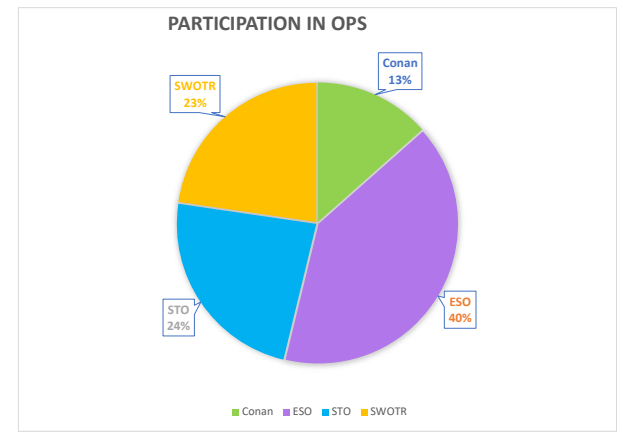

## Guild Wide Trends

\* Participation % is based on the following minimum guild sizes:

Conan	20	ESO	75	STO	45	SWTOR	75
-------	----	-----	----	-----	----	-------	----

	Jan	Feb	Mar	April	May	June	July	August	Sept	Oct	Nov	Dec	Jan
<b>Guild Members Online (Discord)</b>	175	176	167	159	160	158	157	164	161	170	176	164	159
<b>Purges</b>	18	20	26	16	16	20	10	11	11	13	20	15	10
<b>Left Guild</b>	14	7	12	10	8	7	6	11	8	12	12	14	13
<b>Turnover</b>	18%	15%	23%	16%	15%	17%	10%	13%	12%	15%	18%	18%	14%
<b>Growth / Contraction</b>	-12%	1%	-5%	-5%	1%	-1%	-2%	4%	3%	4%	9%	-4%	-3%
<b>Unique Members Attending Ops</b>	116	94	84	85	92	88	87	91	92	82	93	83	93
<b>Participation %</b>	66.3%	53.4%	50.3%	53.5%	57.5%	55.7%	55.4%	55.5%	57.1%	48.2%	52.8%	50.6%	58.5%