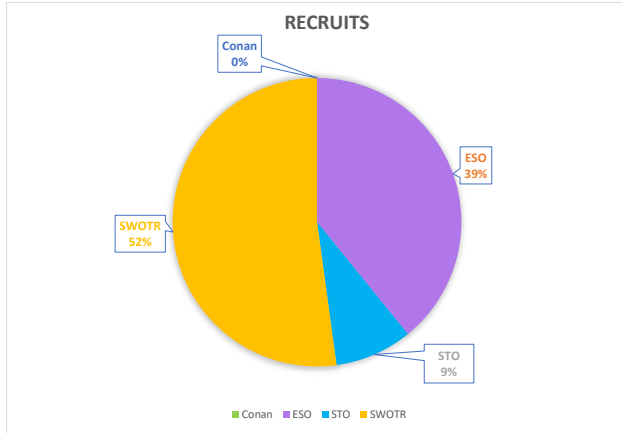

## Guild Wide Trends

\* Participation % is based on the following minimum guild sizes:

Conan	20	ESO	75	STO	45	SWTOR	75
-------	----	-----	----	-----	----	-------	----

	Jan	Feb	Mar	April	May	June	July	August	Sept	Oct	Nov	Dec	Jan
<b>Guild Members Online (Discord)</b>	175	176	167	159	160	158	157	164	161	170	176	164	159
<b>Purges</b>	18	20	26	16	16	20	10	11	11	13	20	15	10
<b>Left Guild</b>	14	7	12	10	8	7	6	11	8	12	12	14	13
<b>Turnover</b>	18%	15%	23%	16%	15%	17%	10%	13%	12%	15%	18%	18%	14%
<b>Growth / Contraction</b>	-12%	1%	-5%	-5%	1%	-1%	-2%	4%	3%	4%	9%	-4%	-3%
<b>Unique Members Attending Ops</b>	116	94	84	85	92	88	87	91	92	82	93	83	93
<b>Participation %</b>	66.3%	53.4%	50.3%	53.5%	57.5%	55.7%	55.4%	55.5%	57.1%	48.2%	52.8%	50.6%	58.5%