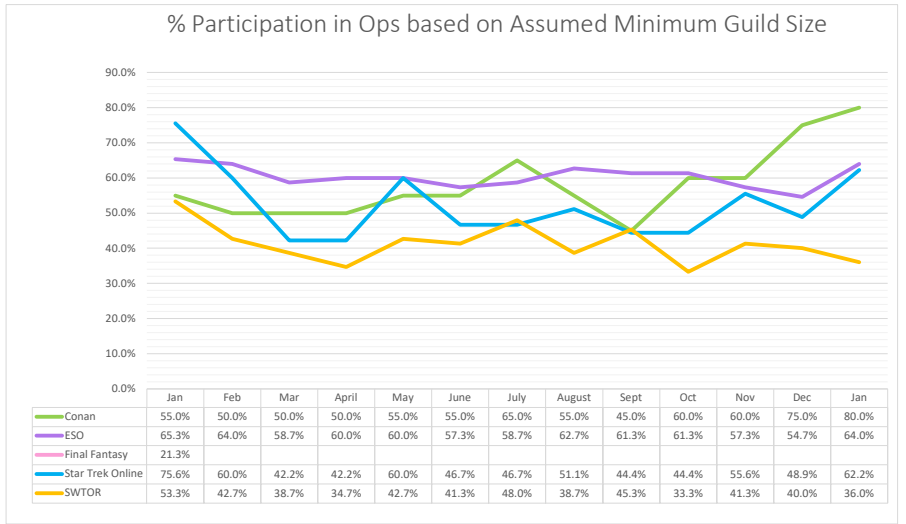

## Guild Wide Trends

\* Participation % is based on the following minimum guild sizes:

Conan	20	ESO	75	STO	45	SWTOR	75
-------	----	-----	----	-----	----	-------	----

	Jan	Feb	Mar	April	May	June	July	August	Sept	Oct	Nov	Dec	Jan
<b>Guild Members Online (Discord)</b>	175	176	167	159	160	158	157	164	161	170	176	164	159
<b>Purges</b>	18	20	26	16	16	20	10	11	11	13	20	15	10
<b>Left Guild</b>	14	7	12	10	8	7	6	11	8	12	12	14	13
<b>Turnover</b>	18%	15%	23%	16%	15%	17%	10%	13%	12%	15%	18%	18%	14%
<b>Growth / Contraction</b>	-12%	1%	-5%	-5%	1%	-1%	-2%	4%	3%	4%	9%	-4%	-3%
<b>Unique Members Attending Ops</b>	116	94	84	85	92	88	87	91	92	82	93	83	93
<b>Participation %</b>	66.3%	53.4%	50.3%	53.5%	57.5%	55.7%	55.4%	55.5%	57.1%	48.2%	52.8%	50.6%	58.5%