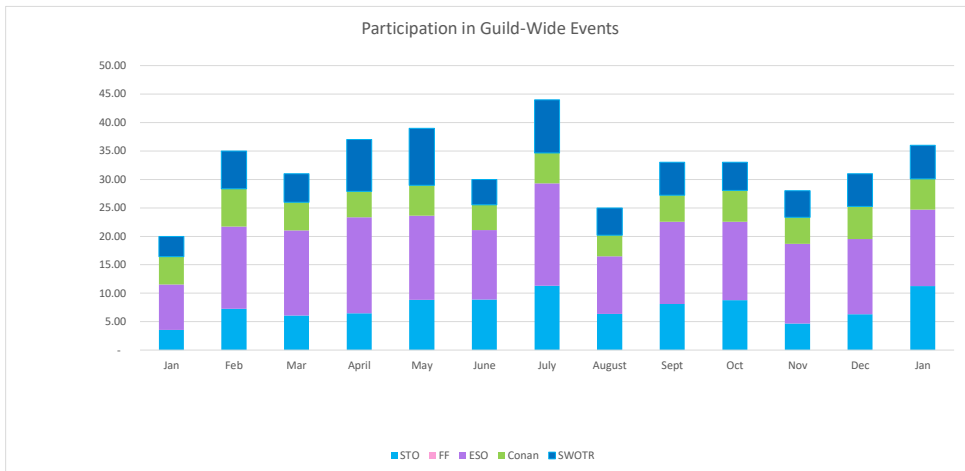

## Guild Wide Trends

\* Participation % is based on the following minimum guild sizes:

Conan	20	ESO	75	STO	45	SWTOR	75
-------	----	-----	----	-----	----	-------	----

	Jan	Feb	Mar	April	May	June	July	August	Sept	Oct	Nov	Dec	Jan
<b>Guild Members Online (Discord)</b>	175	176	167	159	160	158	157	164	161	170	176	164	159
<b>Purges</b>	18	20	26	16	16	20	10	11	11	13	20	15	10
<b>Left Guild</b>	14	7	12	10	8	7	6	11	8	12	12	14	13
<b>Turnover</b>	18%	15%	23%	16%	15%	17%	10%	13%	12%	15%	18%	18%	14%
<b>Growth / Contraction</b>	-12%	1%	-5%	-5%	1%	-1%	-2%	4%	3%	4%	9%	-4%	-3%
<b>Unique Members Attending Ops</b>	116	94	84	85	92	88	87	91	92	82	93	83	93
<b>Participation %</b>	66.3%	53.4%	50.3%	53.5%	57.5%	55.7%	55.4%	55.5%	57.1%	48.2%	52.8%	50.6%	58.5%