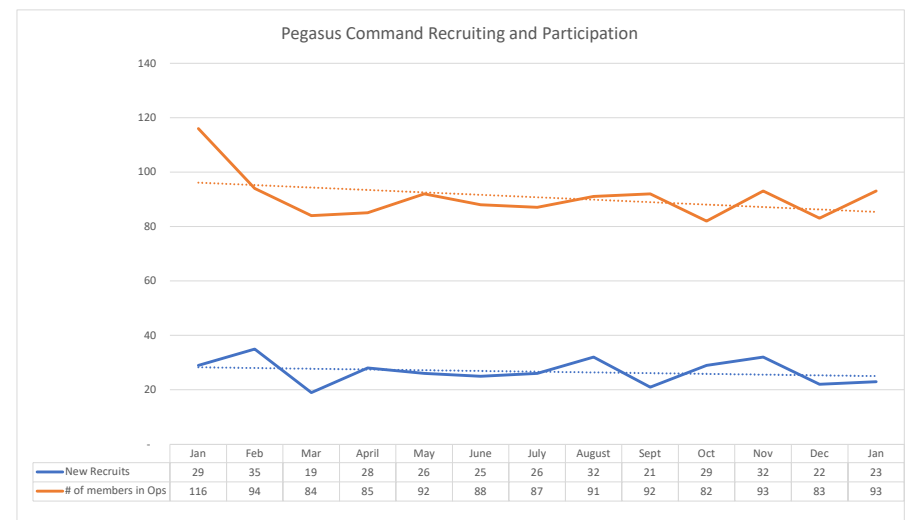

## Guild Wide Trends

\* Participation % is based on the following minimum guild sizes:

Conan	20	ESO	75	STO	45	SWTOR	75
-------	----	-----	----	-----	----	-------	----

	Jan	Feb	Mar	April	May	June	July	August	Sept	Oct	Nov	Dec	Jan
<b>Guild Members Online (Discord)</b>	175	176	167	159	160	158	157	164	161	170	176	164	159
<b>Purges</b>	18	20	26	16	16	20	10	11	11	13	20	15	10
<b>Left Guild</b>	14	7	12	10	8	7	6	11	8	12	12	14	13
<b>Turnover</b>	18%	15%	23%	16%	15%	17%	10%	13%	12%	15%	18%	18%	14%
<b>Growth / Contraction</b>	-12%	1%	-5%	-5%	1%	-1%	-2%	4%	3%	4%	9%	-4%	-3%
<b>Unique Members Attending Ops</b>	116	94	84	85	92	88	87	91	92	82	93	83	93
<b>Participation %</b>	66.3%	53.4%	50.3%	53.5%	57.5%	55.7%	55.4%	55.5%	57.1%	48.2%	52.8%	50.6%	58.5%