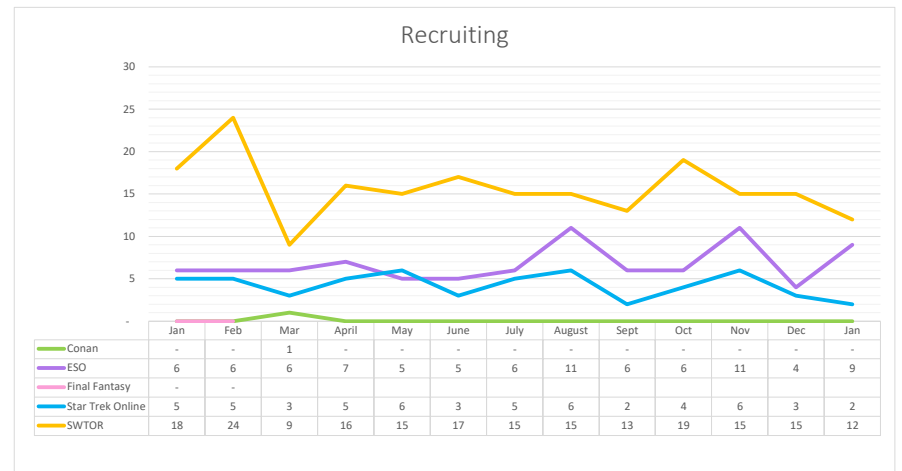

## January 2025 Monthly Dashboard

## Guild Wide Trends

\* Participation % is based on the following minimum guild sizes:

Conan	20	ESO	75	STO	45	SWTOR	75
-------	----	-----	----	-----	----	-------	----

	Jan	Feb	Mar	April	May	June	July	August	Sept	Oct	Nov	Dec	Jan
<b>Guild Members Online (Discord)</b>	175	176	167	159	160	158	157	164	161	170	176	164	159
<b>Purges</b>	18	20	26	16	16	20	10	11	11	13	20	15	10
<b>Left Guild</b>	14	7	12	10	8	7	6	11	8	12	12	14	13
<b>Turnover</b>	18%	15%	23%	16%	15%	17%	10%	13%	12%	15%	18%	18%	14%
<b>Growth / Contraction</b>	-12%	1%	-5%	-5%	1%	-1%	-2%	4%	3%	4%	9%	-4%	-3%
<b>Unique Members Attending Ops</b>	116	94	84	85	92	88	87	91	92	82	93	83	93
<b>Participation %</b>	66.3%	53.4%	50.3%	53.5%	57.5%	55.7%	55.4%	55.5%	57.1%	48.2%	52.8%	50.6%	58.5%