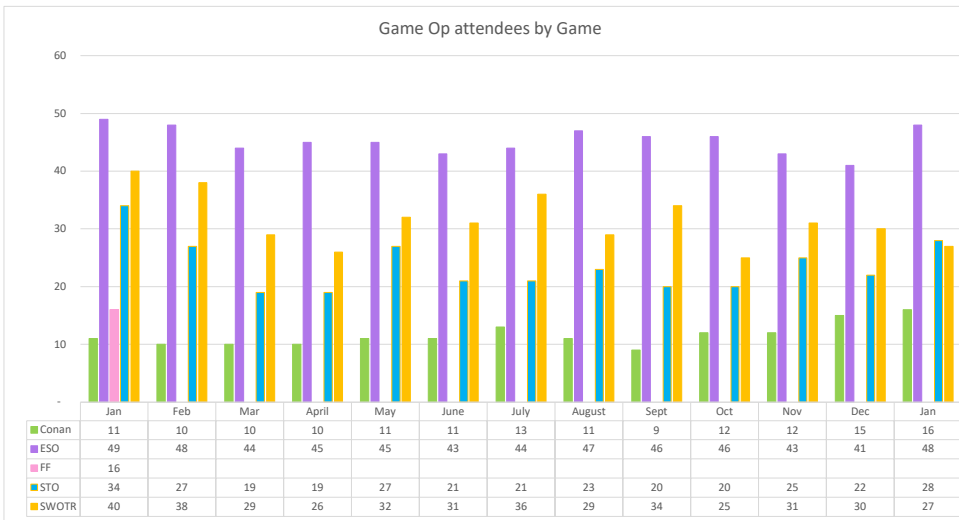

## Guild Wide Trends

\* Participation % is based on the following minimum guild sizes:

Conan	20	ESO	75	STO	45	SWTOR	75
-------	----	-----	----	-----	----	-------	----

	Jan	Feb	Mar	April	May	June	July	August	Sept	Oct	Nov	Dec	Jan
<b>Guild Members Online (Discord)</b>	175	176	167	159	160	158	157	164	161	170	176	164	159
<b>Purges</b>	18	20	26	16	16	20	10	11	11	13	20	15	10
<b>Left Guild</b>	14	7	12	10	8	7	6	11	8	12	12	14	13
<b>Turnover</b>	18%	15%	23%	16%	15%	17%	10%	13%	12%	15%	18%	18%	14%
<b>Growth / Contraction</b>	-12%	1%	-5%	-5%	1%	-1%	-2%	4%	3%	4%	9%	-4%	-3%
<b>Unique Members Attending Ops</b>	116	94	84	85	92	88	87	91	92	82	93	83	93
<b>Participation %</b>	66.3%	53.4%	50.3%	53.5%	57.5%	55.7%	55.4%	55.5%	57.1%	48.2%	52.8%	50.6%	58.5%