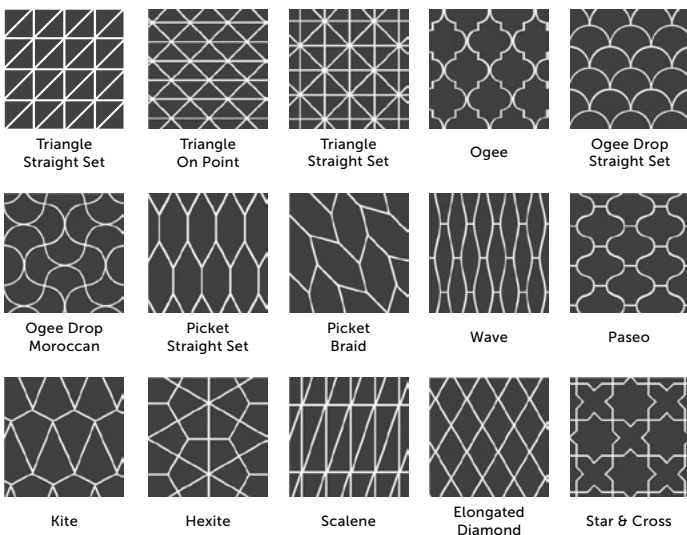

TILE SHAPES

PRICE	SIZE ADD-ONS		COLOR ADD-ONS				
	2X4, 3X3	MORE THAN 10"	ENGOBE	PATINE	COSTLY GLAZE PREMIUM	DCOF/CUSTOM COLOR PREMIUM	GRIT PREMIUM
$ 35.00/SF	$ 0	$ 0	$ 0	Add 30%	$ 0	$ 0	$ 4.00/SF

Minimum Quantity: 25 SF ($150 Small Batch Fee if under 25 SF; limit 3 colors), $150 set up for each additional set of 3 colors under 25 SF

PRODUCT INFORMATION

Clay Body: White and Recycled (White and Recycled body are not the same and should not be mixed).

RESOURCES

- [Recycled & White Tile Spec Sheet](#)
- [Tile Installation Guide](#)
- [LEED Credit](#)
- [HPD - Recycled Body](#)
- [HPD - White Body](#)
- [Care & Maintenance Guide](#)

OTHER OPTIONS/FEEES

- **Custom Colors:** Requires 250 SF minimum
- **Rush Fee:** Inquire with Design Consultant for pricing and availability
- **Attic Stock:** 15–20% overage recommended
- **Sheeting:** $5/SF (3" Hexagon, 3" Triangle)

TRIM

- Refer to Trim section on page 5
- **Edge glazing not available for shapes**

PATTERNS (Note: these are not sold sheeted)

SHAPES/SIZES

- Sizes are not modular
- White and Recycled body are not the same and should not be mixed in same installation due to potential size variations

SHAPE	SIZE (sizes are nominal)	PIECES/SF (calculated using 3/16" grout spacing)	
		RECYCLED	WHITE
	3" Hexagon	18	18
	4" Hexagon	12	12
	6" Hexagon	4.75	4.75
	8" Hexagon	2.6	N/A
	12" Hexagon	1.1	N/A
	3" Right Triangle	31	31
	4" Right Triangle	16	16
	6" Right Triangle	7.5	7.5
	Ogee	6.5	6.5
	Ogee Drop	9	9
	Picket	5	5
	Wave	6	6
	Paseo	8.5	8.5
	Kite	7	7
	Hexite	6.5	6.5
	Scalene - Left	9.7	9.7
	Scalene - Right	9.7	9.7
	Elongated Diamond	9	9
	Mini Star & Cross	8	8
	Star & Cross	4.5	4.5