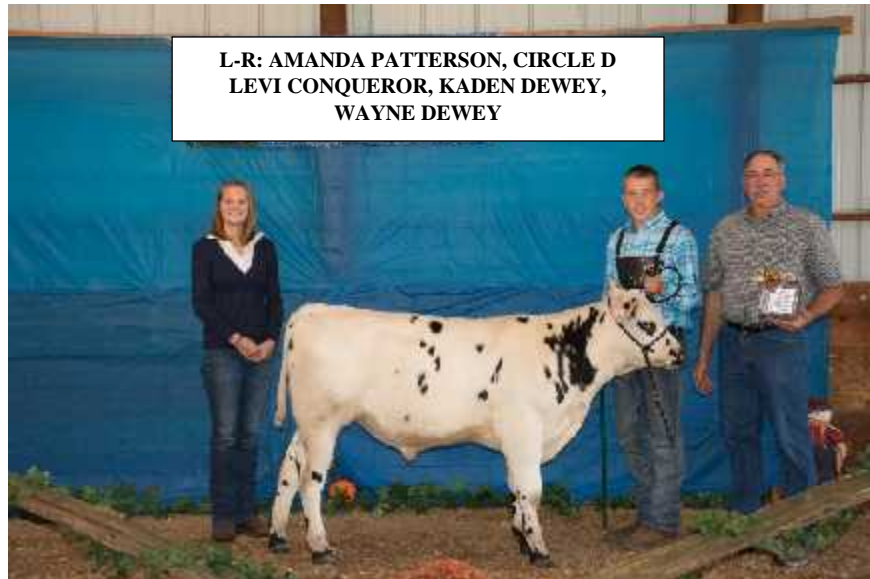

**L-R: AMANDA PATTERSON, CIRCLE D
LEVI CONQUEROR, KADEN DEWEY,
WAYNE DEWEY**