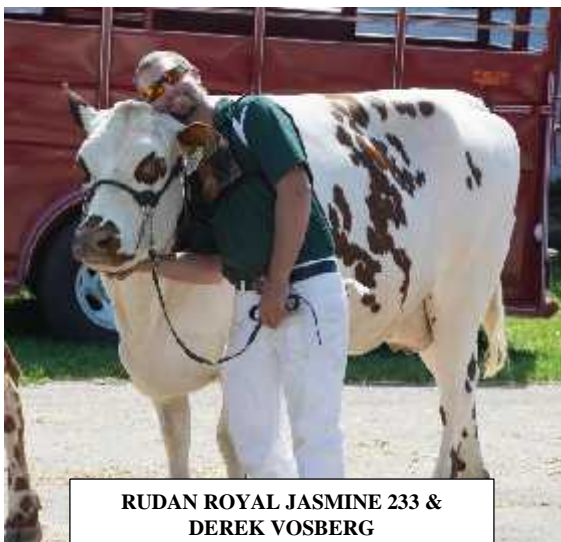

DAIRY FALL HEIFER CALF CLASS

AND MORE

BEEF BULL PARADE FOR GRAND CHAMPION

JEFF BOCK & CRICK RIDGE CAPTAIN CRUNCH

**PART OF THE DAIRY SPRING
YEARLING HEIFER CLASS**

**SILENT AUCTION ITEM-CHRISTMAS
ORNAMENTS**