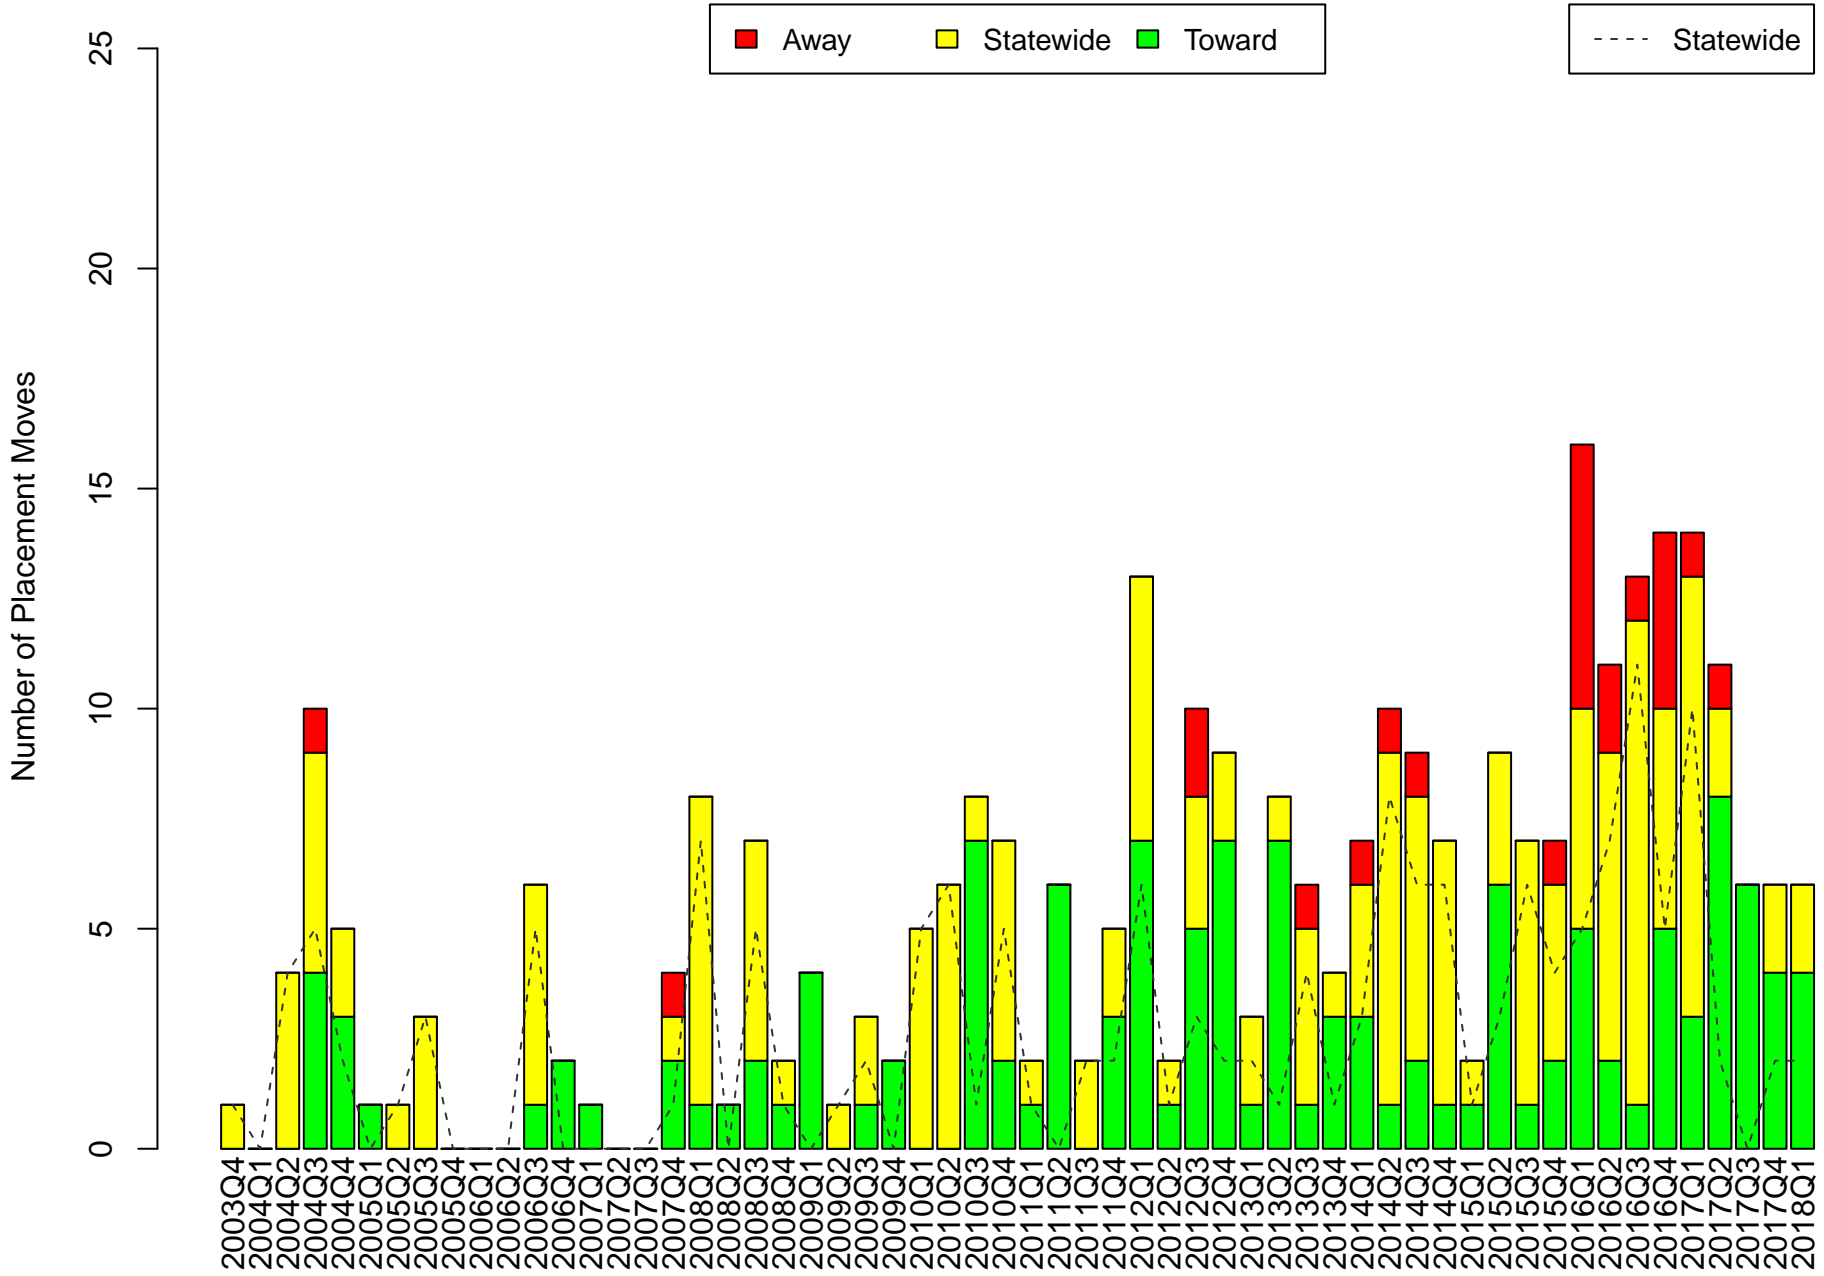

Itawamba County: Placement Moves Toward or Away from Permanency by Quarter, October 2003 through March 2018

Permanent>Home Visit>Pre-Adoptive>Relative Foster Care>Non-Relative Foster Care>Group Home>Institution>ILP>Runaway