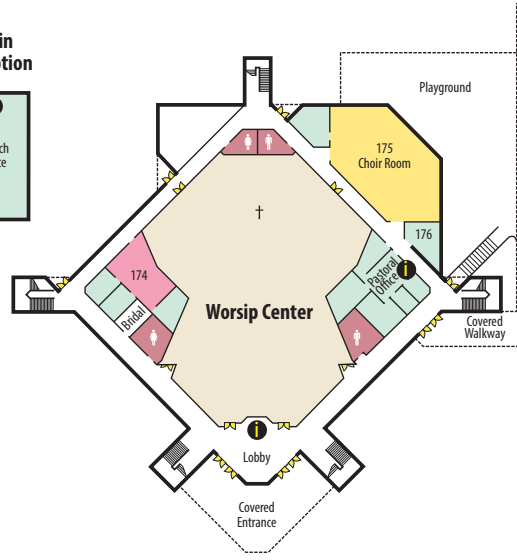

# FBCC Josey Campus Map

Prayer Room  
College/  
Young Singles  
Classes

## Level 1

## Key

	Worship Center		Bus Ministry
	Welcome Centers		Choir Room
	Adult Classes		Library
	College/Young Singles Classes		Church Offices
	Student Classes		Kitchens
	Children Classes		Restrooms
	Preschool Classes		Friendship House
	Prayer Room		