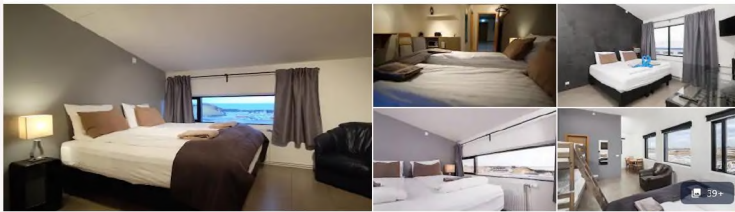

COVID-19 alert: Travel requirements are changing rapidly, including need for pre-travel COVID-19 testing and quarantine on arrival. Check restrictions for your trip. Dismiss

See all properties

Reserve a room

Bergas Guesthouse

★★★

4.5/5 Wonderful

Popular amenities

- Free WiFi
- Parking included
- Kitchen
- See all

- Breakfast available
- Bar
- Laundry

Grofin 8, Reykjanesbær, 230
View in a map

Explore the area

- Reykjanes Art Museum 3 min walk
- Dust Hus Cultural Centre 3 min walk
- Giantess Cave 7 min walk
- Reykjavik (KEF-Keflavik Intl.) 6 min drive

Cleaning and safety practices

- Cleaned with disinfectant
- Contactless check-in
- Hand sanitizer provided
- Personal protective equipment
- See all

Choose your room

Double or Twin Room, Private Bathroom
4.9/5 guest room rating
194 sq ft
Sleeps 2
1 Double Bed OR 2 Twin Beds
Free WiFi
Free self parking
Fully refundable
Before Sat, Dec 18
More details

$124
per night
$124 for 2 nights
Includes taxes & fees
Price details

We have 3 left

Superior Double Room, Private Bathroom
4.9/5 guest room rating
269 sq ft
Sleeps 2
1 Double Bed OR 2 Twin Beds
Free WiFi
Free self parking
Fully refundable
Before Sat, Dec 18
More details

$135
per night
$135 for 2 nights
Includes taxes & fees
Price details

We have 5 left

Triple Room, Private Bathroom
4.8/5 guest room rating
312 sq ft
Sleeps 3
1 Double Bed and 1 Twin Bed OR 3 Twin Beds
Free WiFi
Free self parking
Fully refundable
Before Sat, Dec 18
More details

$165
per night
$165 for 2 nights
Includes taxes & fees
Price details

We have 3 left

Quadruple Room, Private Bathroom
4.7/5 guest room rating
323 sq ft
Sleeps 4
1 Double Bed and 1 Twin Bunk Bed
Free WiFi
Free self parking
Fully refundable
Before Sat, Dec 18
More details

$190
per night
$190 for 2 nights
Includes taxes & fees
Price details

We have 2 left

Family Room, Private Bathroom
4.6/5 guest room rating
377 sq ft
Sleeps 5
1 Double Bed, 1 Twin Bed and 1 Twin Bunk Bed
Free WiFi
Free self parking
Fully refundable
Before Sat, Dec 18
More details

$211
per night
$211 for 2 nights
Includes taxes & fees
Price details

We have 1 left

Superior Studio, Private Bathroom
4.4/5 guest room rating
431 sq ft
Sleeps 6
1 Double Bed and 2 Twin Bunk Beds
Free WiFi
Free self parking
Fully refundable
Before Sat, Dec 18
More details

$234
per night
$234 for 2 nights
Includes taxes & fees
Price details

We have 1 left

About this area

Inspired by Iceland

Plan your trip

VisitDenmark VISITCOPENHAGEN

BOOK NOW

EVERYDAY WONDERS OF COPENHAGEN

BOOK NOW VISITCOPENHAGEN

VisitDenmark