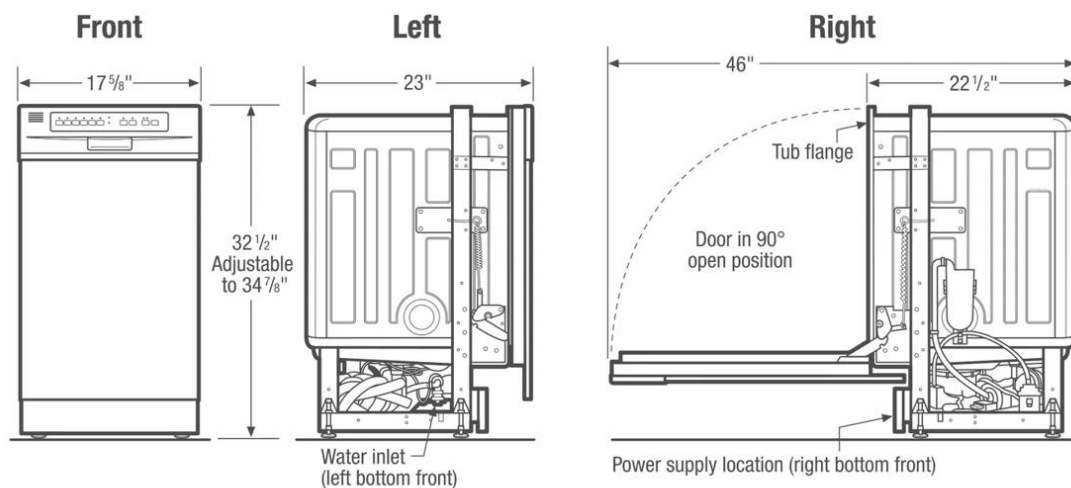

Installation Diagram

*A.D.A. installation, (32 1/2") beneath 34"-high countertop may be accomplished by adjusting toe-kick and leveling legs.