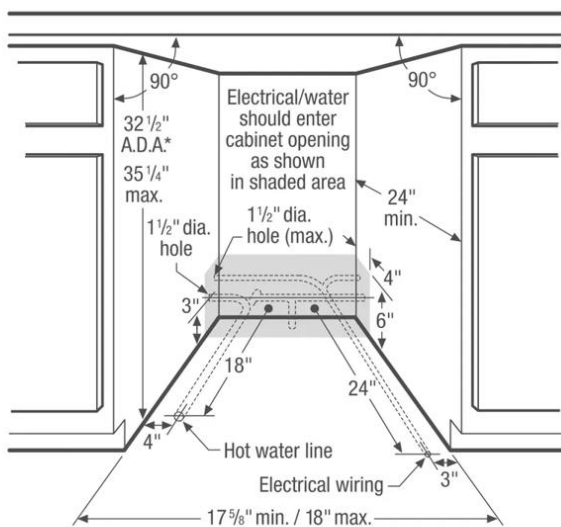

Installation Diagram

*A.D.A. installation, (32 1/2") beneath 34"-high countertop may be accomplished by adjusting toe-kick and leveling legs.