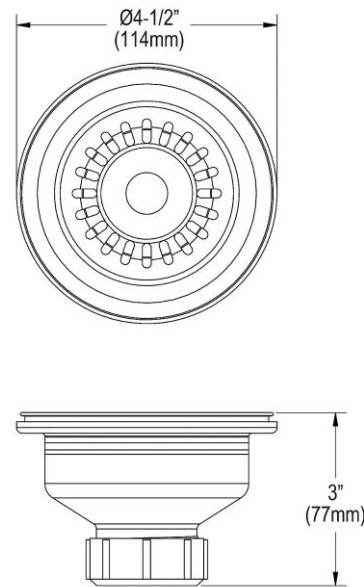

PART: _____ QTY: _____
PROJECT: _____
CONTACT: _____
DATE: _____
NOTES: _____
APPROVAL: _____

In keeping with our policy of continuing product improvement, Elkay reserves the right to change product specifications without notice. Please visit elkay.com for the most current version of Elkay product specification sheets. This specification describes an Elkay product with design, quality, and functional benefits to the user. When making a comparison of other producers' offerings, be certain these features are not overlooked.