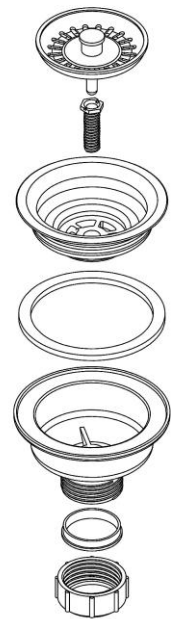

PART: _____ QTY: _____
PROJECT: _____
CONTACT: _____
DATE: _____
NOTES: _____
APPROVAL: _____

In keeping with our policy of continuing product improvement, Elkay reserves the right to change product specifications without notice. Please visit elkay.com for the most current version of Elkay product specification sheets. This specification describes an Elkay product with design, quality, and functional benefits to the user. When making a comparison of other producers' offerings, be certain these features are not overlooked.