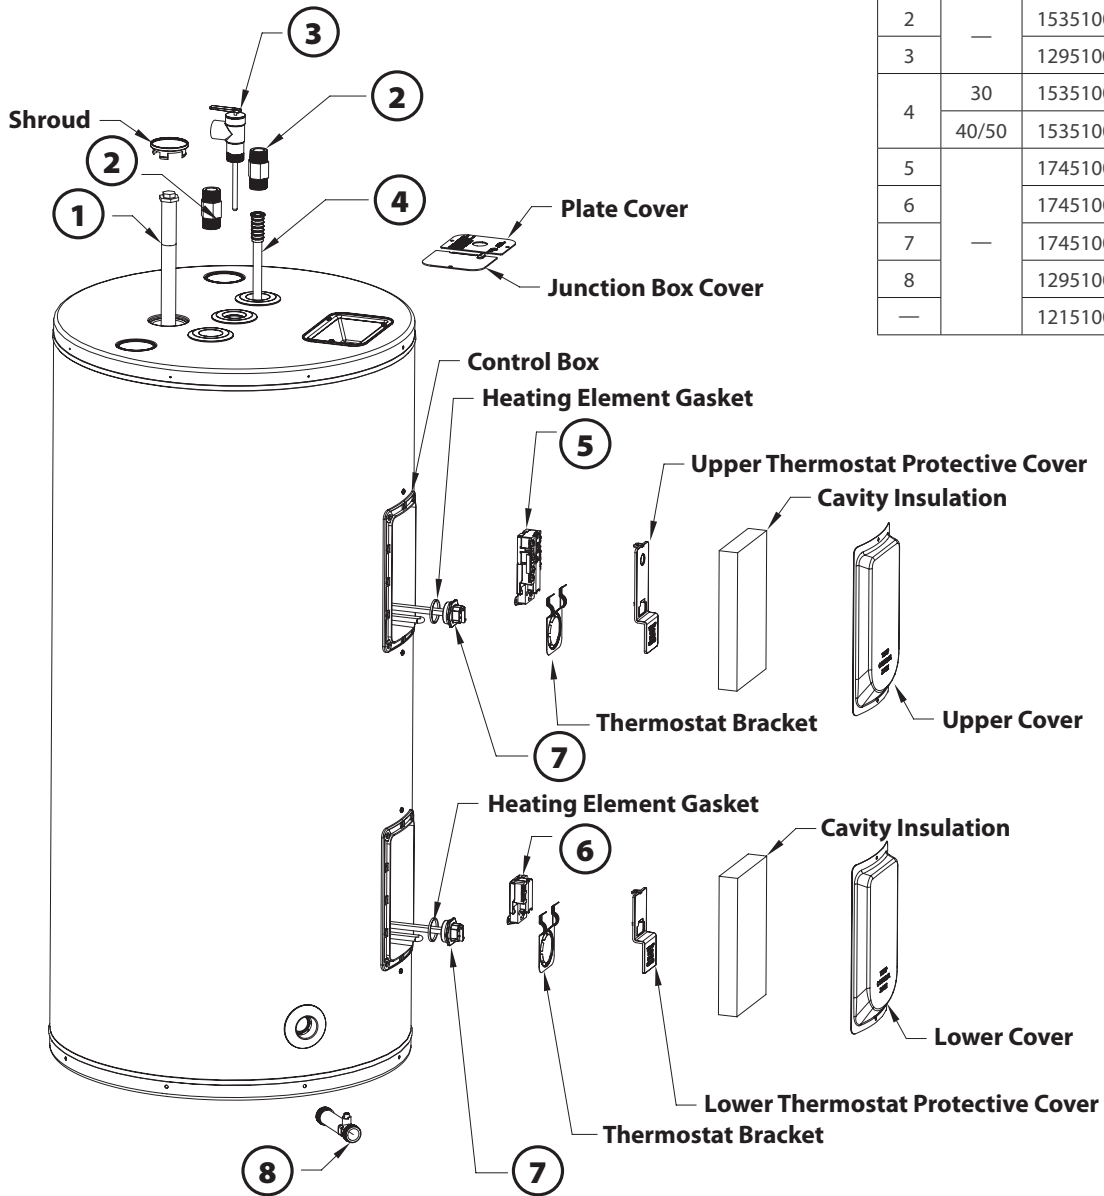

Replacement parts pertain to short models only.

Part #	Model (Gal)	Replacement Part	Name
1	30	17451000015513	Magnesium Anode Rod
	40	17451000015514	
	50	17451000015516	
2	—	15351000000842	Cold & Hot Inlet
3	—	12951000003321	TP Valve
4	30	15351000000841	Dip Tube
	40/50	15351000000843	
5	—	17451000015518	Upper Thermostat
6	—	17451000015512	Lower Thermostat
7	—	17451000015517	Heating Element
8	—	12951000003461	Short Drain Valve
—	—	12151000017149	Heat Trap