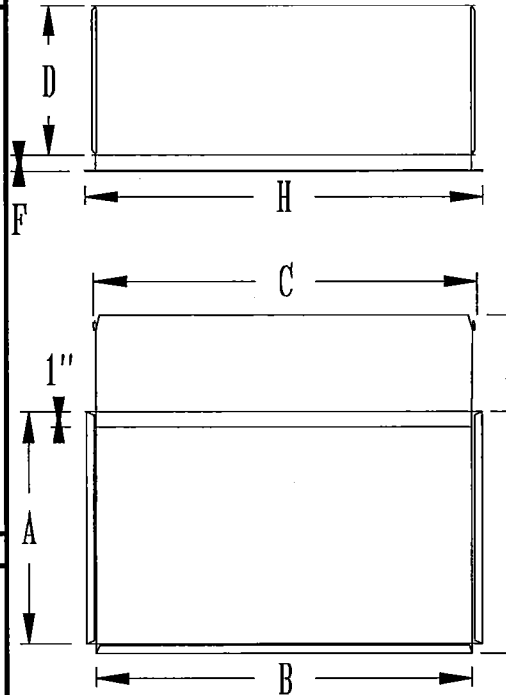

SIZE = A x B - C x D								APRILAIRE
PLENUM SIDE DUCT SIDE								AIR CLEANER
A	x B	C	x D	E	F	G	H	MODEL #
16 3/4"	x 24"	24"	x 10"	6 1/2"	1"	17 1/4"	25"	2400
16 3/4"	x 24"	24"	x 12"	6 1/2"	1"	17 1/4"	25"	2400
21"	x 22"	20"	x 8"	6 1/2"	1"	21 1/2"	23"	2200
21"	x 22"	22"	x 10"	6 1/2"	1"	21 1/2"	23"	2200
21"	x 24"	24"	x 8"	6 1/2"	1"	21 1/2"	25"	2200
21"	x 24"	24"	x 10"	6 1/2"	1"	21 1/2"	25"	2200