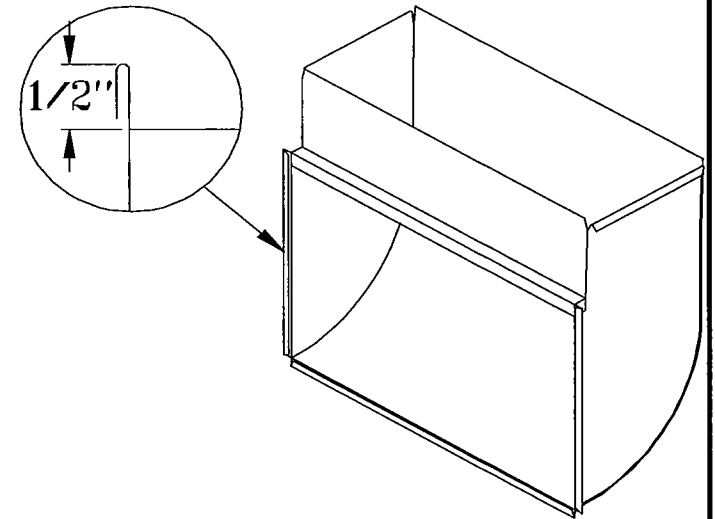

325 COMMERCE DRIVE
 MT VERNON, OH 43050
 800-253-8236

SPECIFICATION DATA SHEET

DATE: 6-17-13
 PREPARED BY: RL

MODEL NO. 077

COLD AIR BOOT - NO FILTER RACK

SPECIAL MODEL FOR VARIOUS APRILAIRE AIR CLEANERS

DIMENSIONS

SIZE = A x B - C x D								APRILAIRE
PLENUM SIDE DUCT SIDE								AIR CLEANER
A	x B	C	x D	E	F	G	H	MODEL #
16 3/4"	x 24"	24"	x 10"	6 1/2"	1"	17 1/4"	25"	2400
16 3/4"	x 24"	24"	x 12"	6 1/2"	1"	17 1/4"	25"	2400
21"	x 22"	20"	x 8"	6 1/2"	1"	21 1/2"	23"	2200
21"	x 22"	22"	x 10"	6 1/2"	1"	21 1/2"	23"	2200
21"	x 24"	24"	x 8"	6 1/2"	1"	21 1/2"	25"	2200
21"	x 24"	24"	x 10"	6 1/2"	1"	21 1/2"	25"	2200