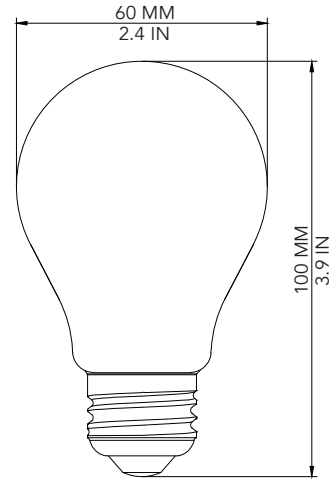

# LED

general purpose  
**A19**

### Features

- Light Appearance: 2700K, Soft White
- CRI 80+
- TRIAC Dimmable
- Frosted Glass
- Lifetime 15,000 Hours, 13 Years
- 360° Beam Angle

Watts	Replacement Watts	Delivered Lumens	Estimated Energy Cost	Energy Star	Model No.	Product ID No.
5w	40w	450	\$0.60/year*	-	B33A195W27FRE26D	.3372813
7w	60w	700	\$0.84/year*	-	B33A197W27FRE26D	.3372814