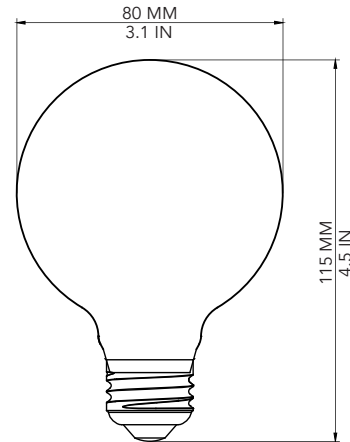

LED
decorative
G25

Features

- Light Appearance: 2700K, Soft White
- CRI 80+
- TRIAC Dimmable
- Frosted Glass
- Lifetime 15,000 Hours, 13 Years*
- 360° Beam Angle

Watts	Replacement Watts	Delivered Lumens	Estimated Energy Cost	Energy Star	Model No.	Product ID No.
7w	60w	700	\$0.84/year	-	B33G257W27FRE26D	.3372820