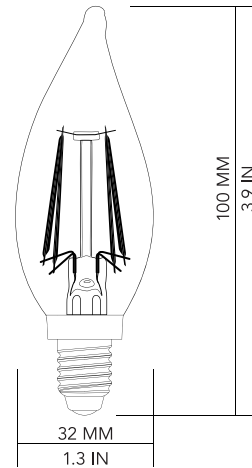

LED

vintage flame tip decorative candelabra

Features

- Vintage Glow
- LED Filament Technology
- TRIAC Dimmable
- Amber Glass
- Lifetime 15,000 Hours, 13 Years*
- 360° Beam Angle

Available In:

3-Pack
- B33CA114W22AME12D3PK

Watts	Replacement Watts	Delivered Lumens	Estimated Energy Cost	Energy Star	Model No.	Product ID No.
4w	40w	300	\$0.54/year*		B33CA114W22AME12D3PK	.3403650