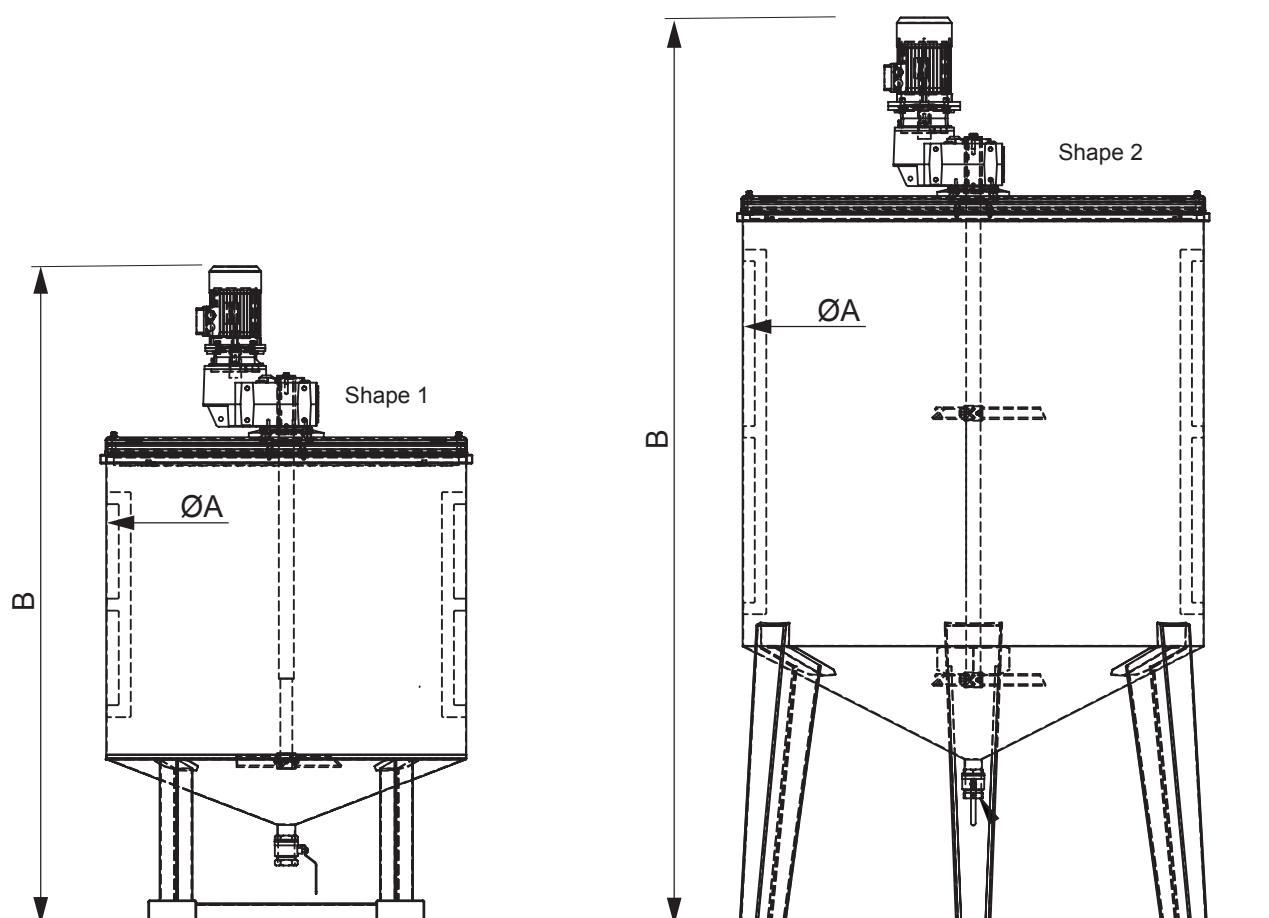

MISCELATORI LIQUIDI SERIE MIX

Mix series liquid mixers

Model	Working volume (liters)	Diam ØAxB (mm)	Material (inside)	Pressure (bar)	Turbine (Ø x n°)	Power (Kw)	Agitator (speed rpm)	Shape
MIX500	500	Ø 900 x 1.800	SS304L	ATM	n°1 Ø300	1,5	190	1
MIX1000	1.000	Ø1.200 x 2.200	SS304L	ATM	n°1 Ø400	1,5	200	1
MIX2000	2.000	Ø1.350 x 3.100	SS304L	ATM	n°2 Ø400	2,2	200	2
MIX3000	3.000	Ø1.600 x 3.100	SS304L	ATM	n°2 Ø500	2,2	200	2
MIX5000	5.000	Ø1.800 x 3.700	SS304L	ATM	n°2 Ø600	3-4	150	2

I dati riportati sono indicativi e potrebbero essere soggetti a variazioni.
The data shown are indicative and may be subject to change.

richiedi un'offerta
request a quote