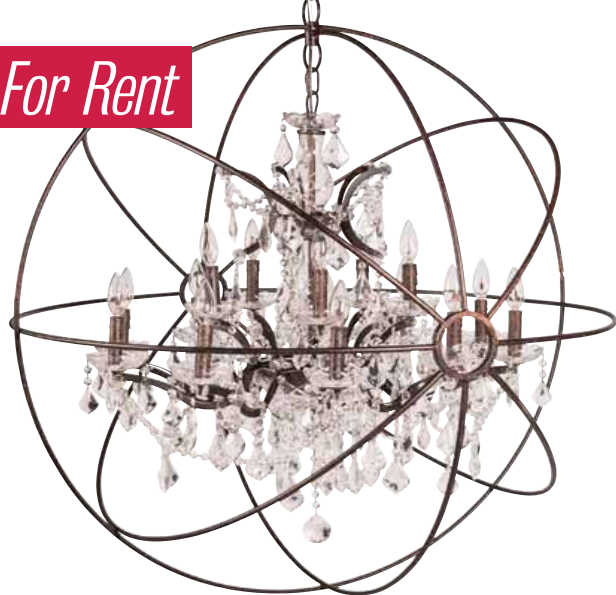

For Rent

Large Aristotle chandelier, price upon request, available nationwide from Blueprint Studios (415.922.9004, blueprintstudios.com)

Table, chairs, and tabletop accessories, available in California, from Found Vintage Rentals (714.888.5811, foundrentals.com); glassware and flatware, available in California, from Casa de Perrin (310.463.1652, casadeperrin.com); Florals: Inviting Occasion; Venue: The Loft on Pine in Long Beach, California

Trunks, from \$80, available in Southern California from FormDecor (310.558.2582, formdecor.com)

Gold Open Mirrored Base table, \$135, available in New York from Prop N Spoon (212.244.9600, propsfortoday.com)