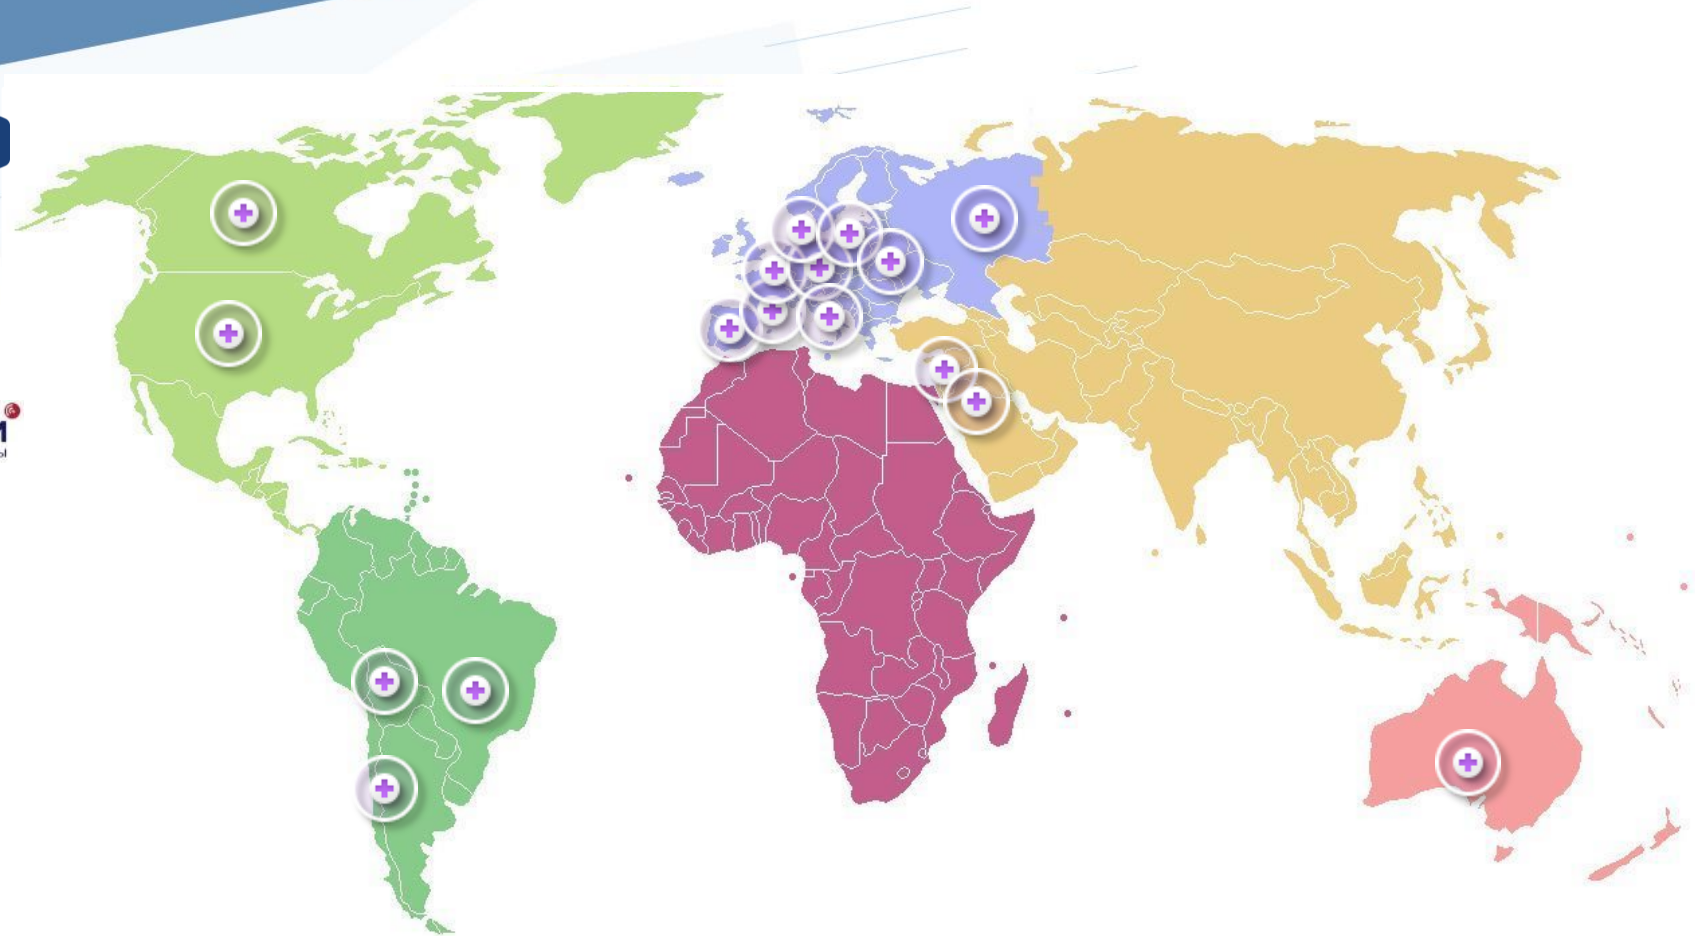

The two **largest** security service providers in Europe have chosen **ESSENCE**