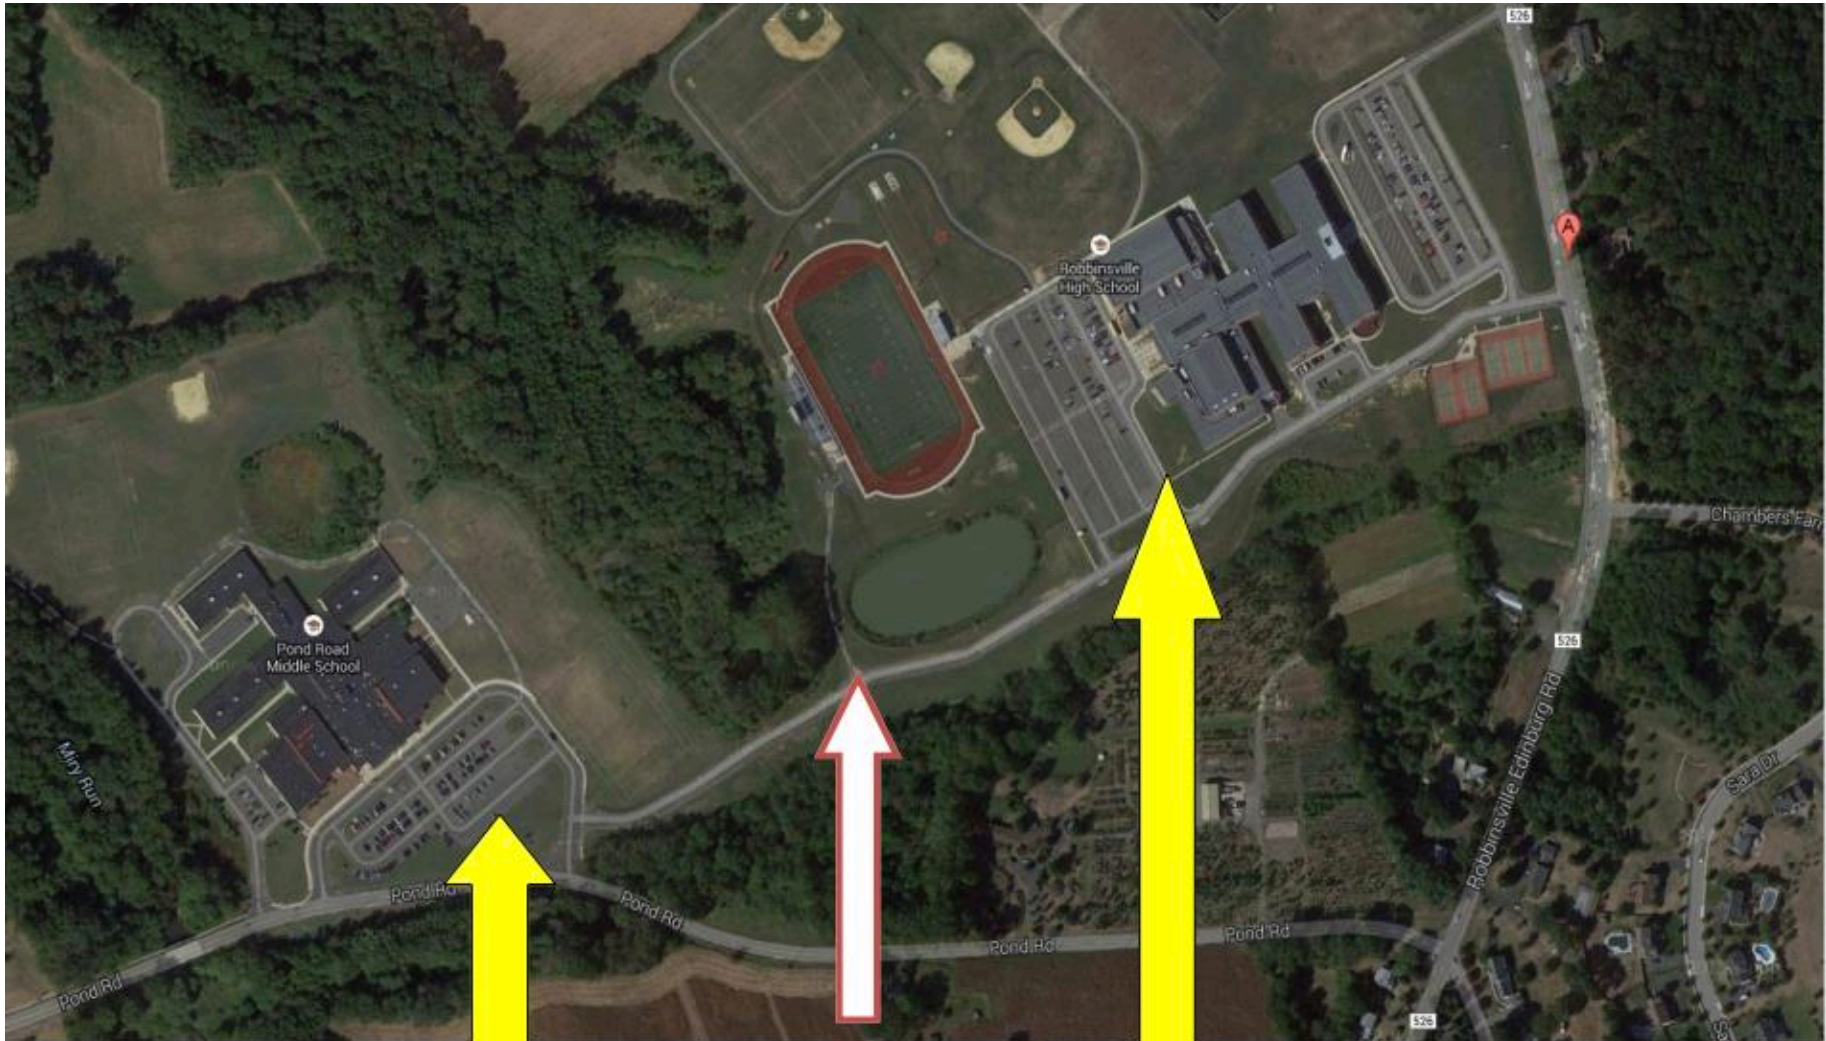

# Band Parking and Warm-Up Areas

Equipment vehicles and buses please go to  
Pond Rd. Middle School @ 150 Pond Rd.  
Robbinville, NJ 08691

Bands and Equipment will  
follow this access road to  
reach the stadium.

Spectators should go directly to Robbinville High School@  
155 Robbinville-Edinburg Rd. Robbinville, NJ 08691  
Hospitality room for all band staff is directly through the back  
doors.