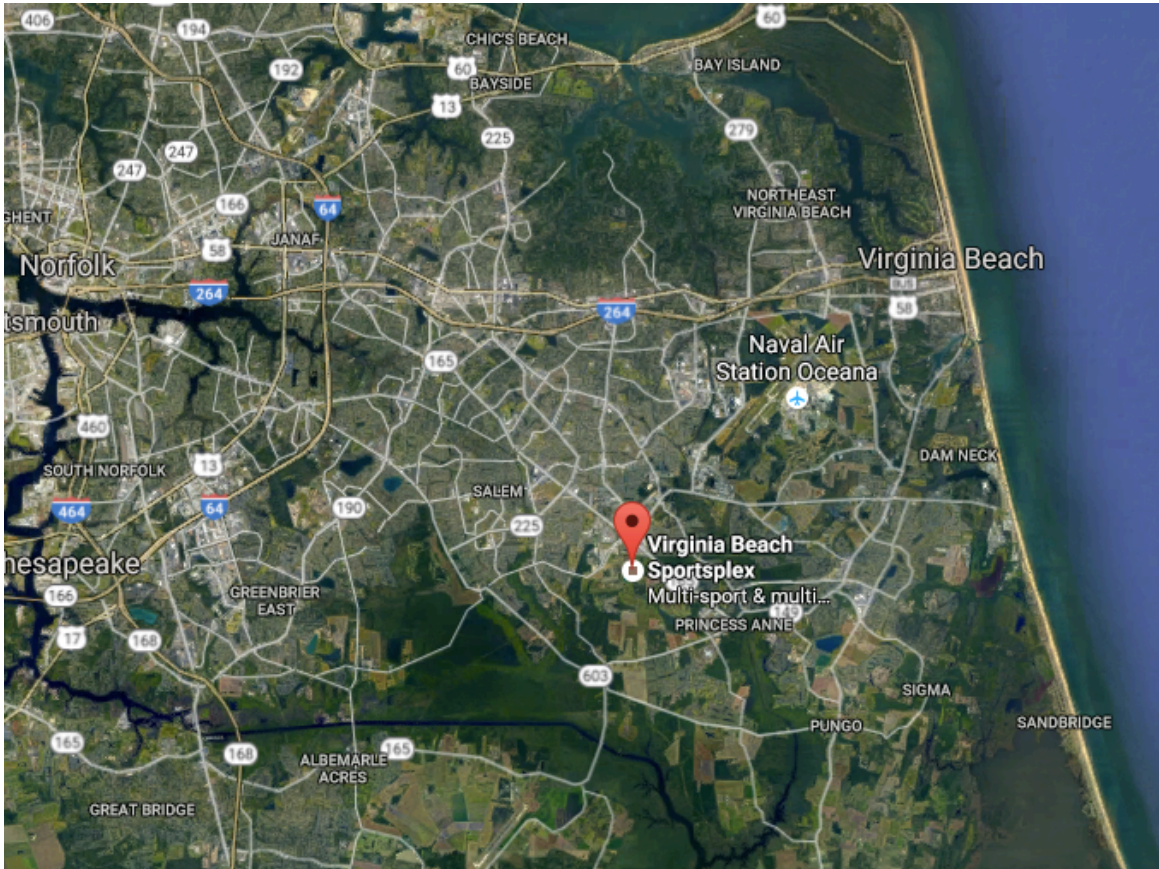

# Driving Directions

Virginia Beach Sportsplex  
1003 Landstown Road  
Virginia Beach, VA 23456

## **From the North**

- I-64 E from VA 238 W
- Exit 17 A from I-264 E
- South on Independence Road

## **From the West**

- US-58 E to Virginia Beach
- Exit 286 B from I-64 W
- Continue on Indian River Road