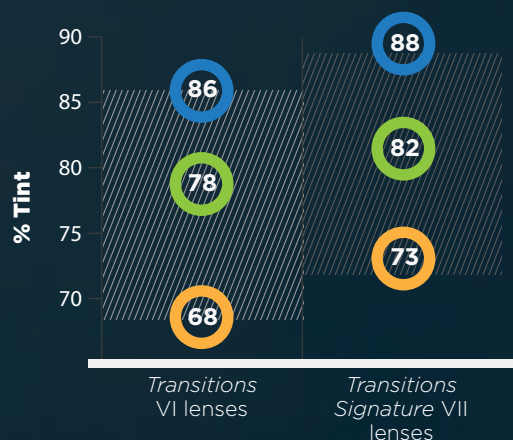

More reactive to
indirect sunlight.

More reactive to
get even darker
on hot days.

The perfect opportunity to **convert clear lens wearers.**

Transitions® Signature™ VII lenses are rated better by clear lenses wearers.

8 out of 10 prefer to clear lenses

Revolutionary testing for a revolutionary product.

We developed **Transitions Signature VII lenses** using a new proprietary methodology - Life360™ - representing various temperatures, weather conditions and geographies.

The result is lenses that are darker across an even wider variety of conditions.

Over 200 different real-life conditions

REAL WORLD MEASUREMENTS

16% more reactive in all wearer positions

- Facing the sun no hat
- Away from the sun no hat
- Away from the sun with hat