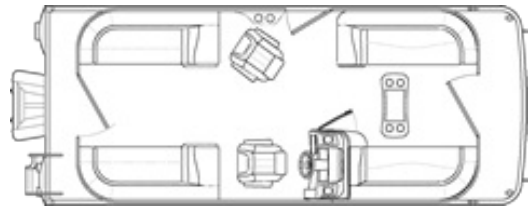

CASEY'S COVE MARINA INC

35 LN 345 CROOKED LAKE
ANGOLA, IN 46703
260-833-2536

**2021 22SVSR QUOTE - MSRP & SELLING PRICE
#B164780**

BOAT INFORMATION

SPEC/CAPACITY	US
LOA:	22' 11.5"
Pontoon Length:	21' 4"
Deck Length:	21' 6"
Beam:	8' 6"
Pontoon Diameter:	25"
Engine Configuration:	Single Outboard
Fuel Capacity:	21.4

PERFORMANCE PACKAGE SPECS

With 25" Tubes (20" transom)			
Person Capacity	Hull Weight	Max HP	Pontoon Gauge
10 People	2,196 lbs	115 HP	0.08

STANDARD FEATURES

Interior • 2 Stainless Steel Rimmed Portable Cupholders • 24 Gallon Fuel Tank, 21.4 Gallon Usable Capacity • Sun Pad Lounge with Storage Compartment • Transom Fuel Tank • (NEW) Two-Tone Vinyl Furniture • Simtex Vinyl Upholstery • Woven Vinyl Flooring • Duraframe Seat Bases • Fire Extinguisher • Pure Comfort Reclining Captain's Chair • Kidney-Shaped Table • Captain and Co-Captain Seating (2 Pure-Comfort Reclining Helm Chairs with Integrated Headrests) • 2 Chaise Lounges • Powder Coated Seat Hinges • Privacy Enclosure (Port Stern Lounge) •