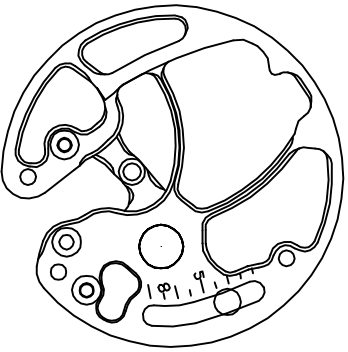

2008 Elite Archery Xtreme XL

36" Axle to Axle

Draw Stop Settings and IBO Speed Ratings @ 77% let off

Speeds are @ 70# Deduct 4 fps for a 60# peak

#1 1.8 = 32"	#2 3.1 = 31.5"	#3 4.3 = 31"	#4 4.9 = 30.5"	#5 5.6 = 30"
340-350 fps	333-343 fps	329-339 fps	323-333 fps	320-330 fps

#6 6.3 = 29.5"	#7 6.9 = 29"	#8 7.4 = 28.5"	#9 7.9 = 28"
312-322 fps	306-316 fps	299-309 fps	292-302 fps

Axle Length 36"

Brace Height 8"

Draw Stop Settings may vary +/- .2

70% - 80% Adjustable let off