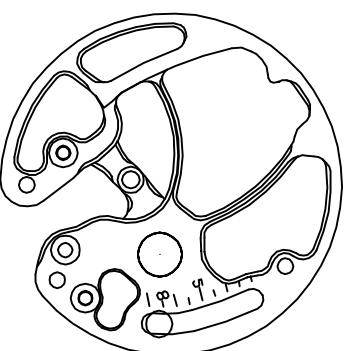

2008 Elite Archery Xtreme XL

36" Axle to Axle

Draw Stop Settings and IBO Speed Ratings @ 77% let off

Speeds are @ 70# Deduct 4 fps for a 60# peak

#1 1.8 = 32"	#2 3.1 = 31.5"	#3 4.3 = 31"	#4 4.9 = 30.5"	#5 5.6 = 30"
340-350 fps	333-343 fps	329-339 fps	323-333 fps	320-330 fps

#6 6.3 = 29.5"	#7 6.9 = 29"	#8 7.4 = 28.5"	#9 7.9 = 28"
312-322 fps	306-316 fps	299-309 fps	292-302 fps

Axle Length 36"

Brace Height 8"

Draw Stop Settings may vary +/- .2

70% - 80% Adjustable let off