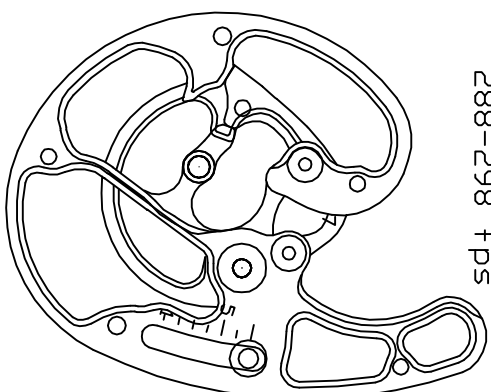

*Elite Aigil Draw Stop Settings
and Speed Rating @ 78% Set-off*

Draw Stop Settings May Vary +/- .2

#1 - 1.9 = 30"
318-328 fps

#2 - 3.1 = 29.5"
314-324 fps

#3 - 3.9 = 29"
308-318 fps

#4 - 4.6 = 28.5"
304-314 fps

#5 - 5.5 = 28"
298-308 fps

#6 - 6.4 = 27.5"
294-304 fps

#7 - 7.0 = 27"
288-298 fps

32 3/4" Axle-Axle +/- 3/16"

Brace 7 1/2" +/- 1/16"

60# peak draw weight deduct 5 fps