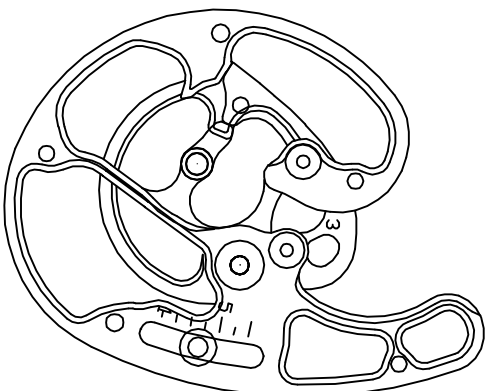

*Elite Aigil Draw Stop Settings
and Speed Rating @ 78% Set-off*

Draw Stop Settings May Vary +/- .2

#1 - 1.9 = 30"
318-328 fps

#2 - 3.1 = 29.5"
314-324 fps

#3 - 3.9 = 29"
308-318 fps

#4 - 4.6 = 28.5"
304-314 fps

#5 - 5.5 = 28"
298-308 fps

#6 - 6.4 = 27.5"
294-304 fps

#7 - 7.0 = 27"
288-298 fps

32 3/4" Axle-Axle +/- 3/16"

Brace 7 1/2" +/- 1/16"

60# peak draw weight deduct 5 fps