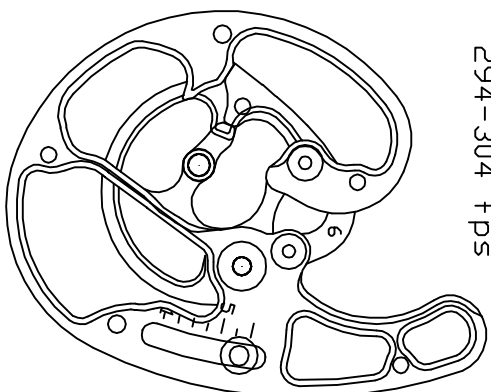

*Elite Aigil Draw Stop Settings
and Speed Rating @ 78% Set-off*

Draw Stop Settings May Vary +/- .2

#1 - 1.9 = 30"
318-328 fps

#2 - 3.1 = 29.5"
314-324 fps

#3 - 3.9 = 29"
308-318 fps

#4 - 4.6 = 28.5"
304-314 fps

#5 - 5.5 = 28"
298-308 fps

#6 - 6.4 = 27.5"
294-304 fps

#7 - 7.0 = 27"
288-298 fps

32 3/4" Axle-Axle +/- 3/16"

Brace 7 1/2" +/- 1/16"

60# peak draw weight deduct 5 fps