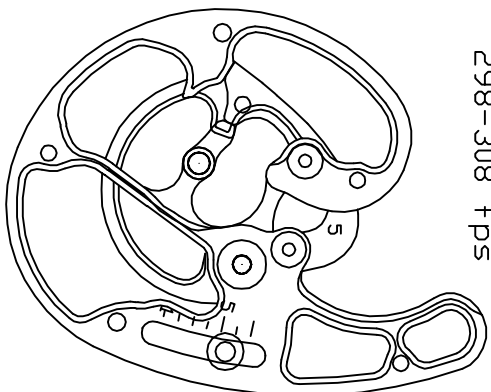

*Elite Aigil Draw Stop Settings
and Speed Rating @ 78% Set-off*

Draw Stop Settings May Vary +/- .2

#1 - 1.9 = 30"
318-328 fps

#2 - 3.1 = 29.5"
314-324 fps

#3 - 3.9 = 29"
308-318 fps

#4 - 4.6 = 28.5"
304-314 fps

#5 - 5.5 = 28"
298-308 fps

#6 - 6.4 = 27.5"
294-304 fps

#7 - 7.0 = 27"
288-298 fps

32 3/4" Axle-Axle +/- 3/16"

Brace 7 1/2" +/- 1/16"

60# peak draw weight deduct 5 fps