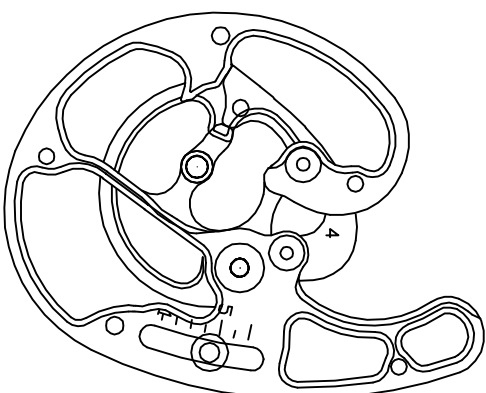

*Elite Aigil Draw Stop Settings
and Speed Rating @ 78% Set-off*

Draw Stop Settings May Vary +/- .2

#1 - 1.9 = 30"
318-328 fps

#2 - 3.1 = 29.5"
314-324 fps

#3 - 3.9 = 29"
308-318 fps

#4 - 4.6 = 28.5"
304-314 fps

#5 - 5.5 = 28"
298-308 fps

#6 - 6.4 = 27.5"
294-304 fps

#7 - 7.0 = 27"
288-298 fps

32 3/4" Axle-Axle +/- 3/16"

Brace 7 1/2" +/- 1/16"

60# peak draw weight deduct 5 fps