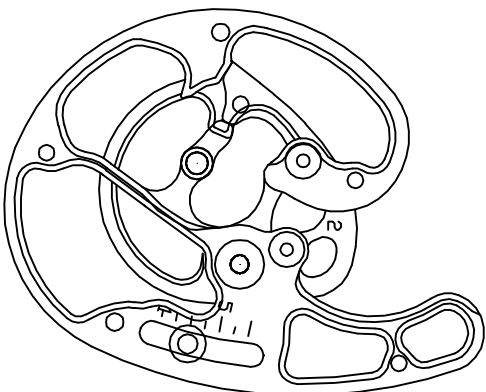

*Elite Aigil Draw Stop Settings
and Speed Rating @ 78% Set-off*

Draw Stop Settings May Vary +/- .2

#1 - 1.9 = 30"
318-328 fps

#2 - 3.1 = 29.5"
314-324 fps

#3 - 3.9 = 29"
308-318 fps

#4 - 4.6 = 28.5"
304-314 fps

#5 - 5.5 = 28"
298-308 fps

#6 - 6.4 = 27.5"
294-304 fps

#7 - 7.0 = 27"
288-298 fps

32 3/4" Axle-Axle +/- 3/16"

Brace 7 1/2" +/- 1/16"

60# peak draw weight deduct 5 fps