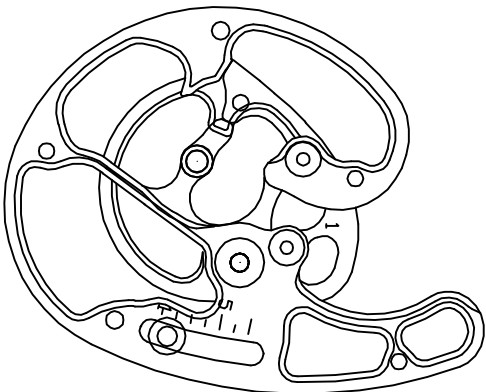

*Elite Aigil Draw Stop Settings
and Speed Rating @ 78% Set-off*

Draw Stop Settings May Vary +/- .2

#1 - 1.9 = 30"
318-328 fps

#2 - 3.1 = 29.5"
314-324 fps

#3 - 3.9 = 29"
308-318 fps

#4 - 4.6 = 28.5"
304-314 fps

#5 - 5.5 = 28"
298-308 fps

#6 - 6.4 = 27.5"
294-304 fps

#7 - 7.0 = 27"
288-298 fps

32 3/4" Axle-Axle +/- 3/16"

Brace 7 1/2" +/- 1/16"

60# peak draw weight deduct 5 fps