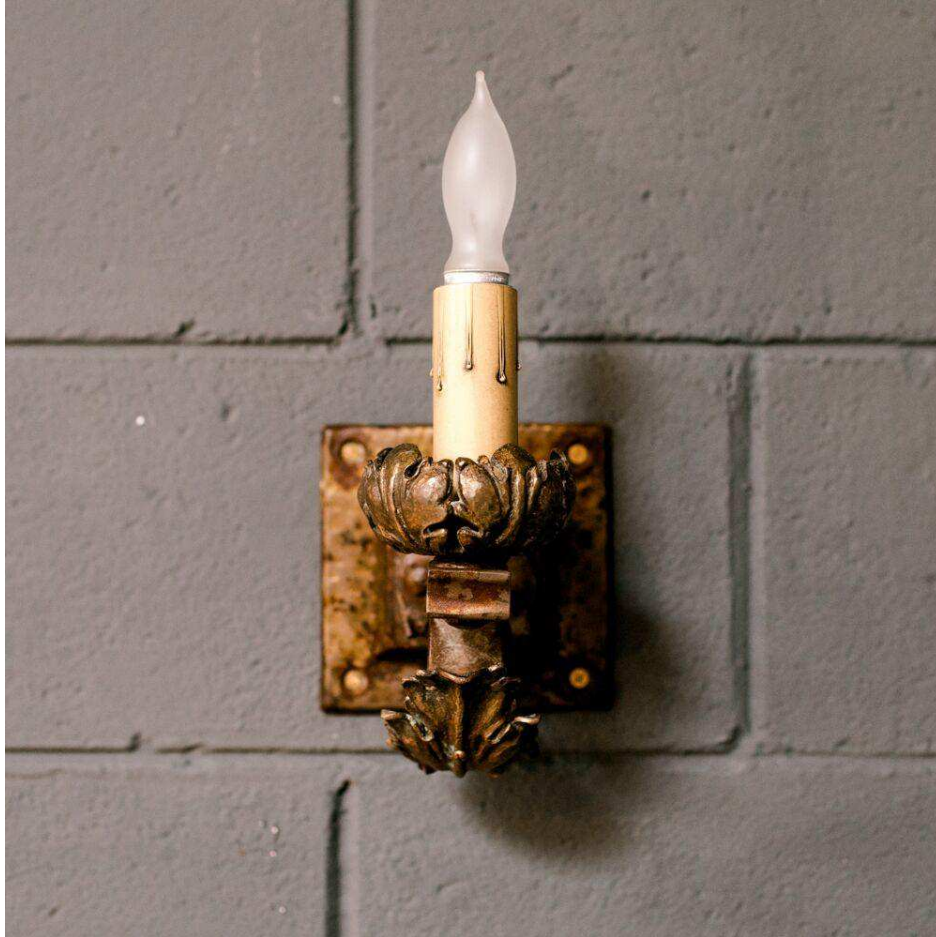

EST 2018

WONDERWALL

OBJECTS OF DESIRE

Early 20th Century Bronze Acanthus Leaf Sconce \$325.00

sku:

Bronze Acanthus Leaf Sconce Early 20th century. Dimensions: 8L x 6W x 8H in