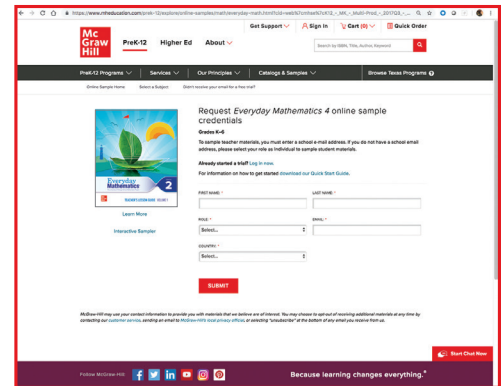

Because learning changes everything.®

WELCOME, REVIEWERS

To preview our online student/teacher resources and digital assets, please use the following steps:

- 1 Visit mheonline.com/sampleeverydaymath
Gain access to your digital trial by submitting your name and credentials. This will generate an email, providing you with a username and password.
- 2 Click **“Log In Now”** from the generated email.
- 3 Enter your username and password to start your digital review.