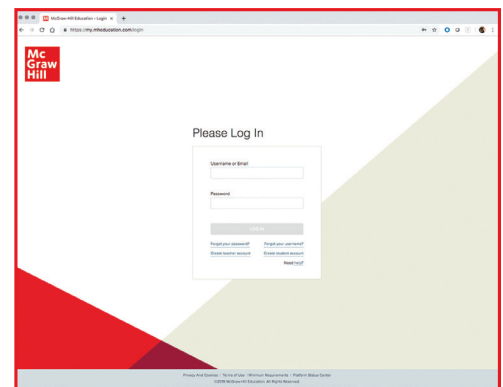

Because learning changes everything.®

WELCOME, REVIEWERS

To preview our online student/teacher resources and digital assets, please use the following steps:

- 1 Visit mheonline.com/sampleeverydaymath
Gain access to your digital trial by submitting your name and credentials. This will generate an email, providing you with a username and password.
- 2 Click **“Log In Now”** from the generated email.
- 3 Enter your username and password to start your digital review.