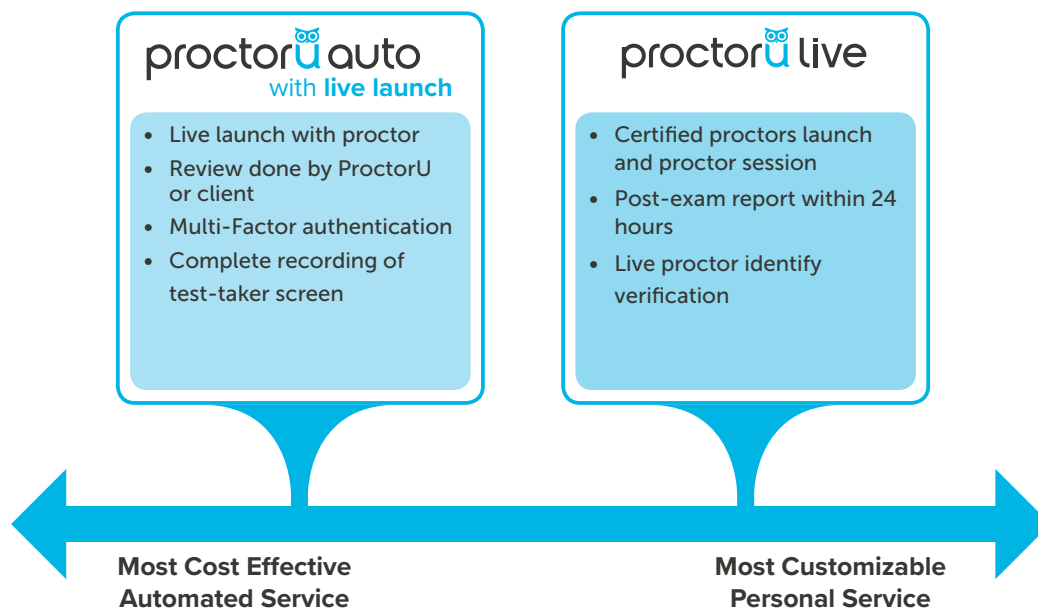

All solutions are FERPA compliant.

*Average exam length: 1:20 but considering as a 2 hour exam.

PROCTORING SERVICE OPTIONS

We will partner with you to determine the best fit for you and your students' needs.

For more information, please contact your ALEKS Placement Manager at aleksppl.inquiry@mheducation.com
Or your ProctorU Account Rep at Partnership@proctoru.com