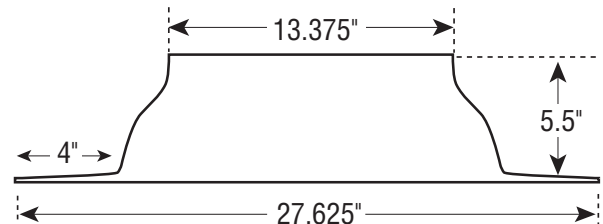

COVERAGE AREA

up to 300 sq. ft.

WATTAGE OUTPUT EQUIVALENT

up to 500 watts

MAXIMUM TUBE LIGHT LENGTH

20 feet

FLAT ROOF FLASHING

CURB-MOUNTED FLASHING