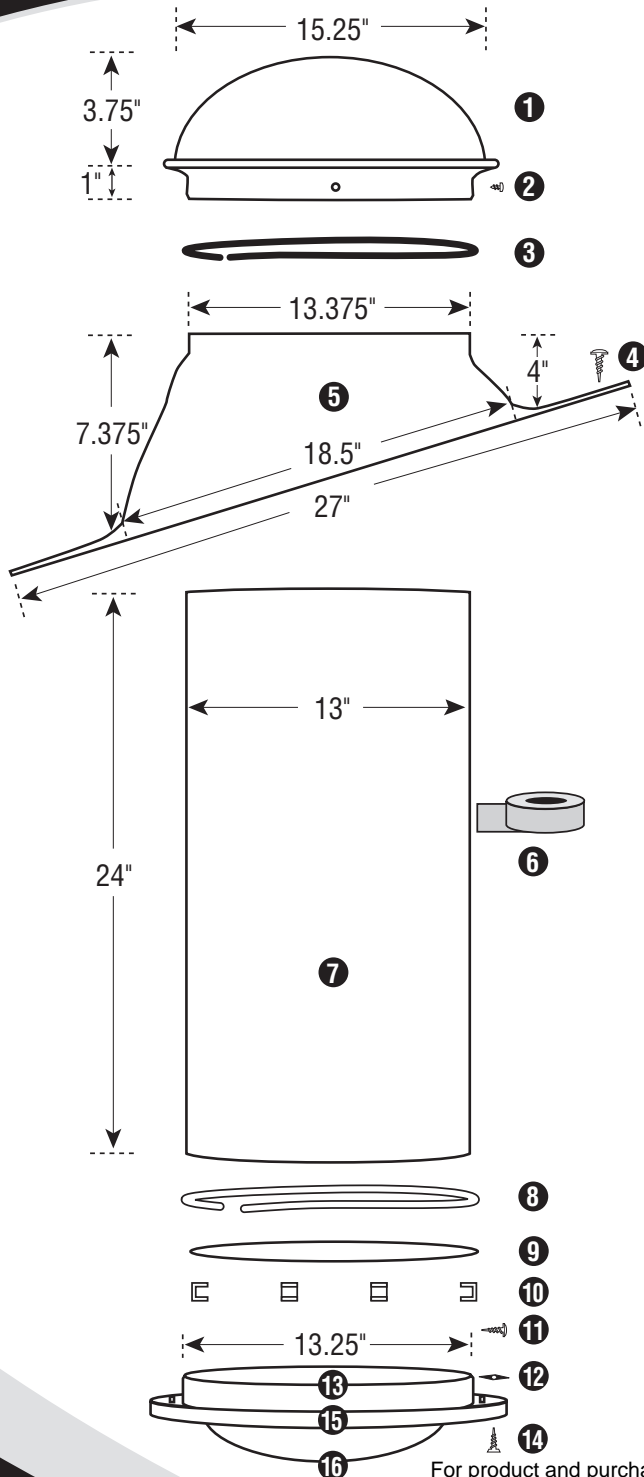

PITCHED ROOF FLASHING

1. Clear UV Protected, 100% High Impact Modified Acrylic Dome
2. (4) Phillips Head Stainless Steel 1/4" Sheet Metal Screws
3. Black Nylon Horse Hair Gasket (Self-Adhesive Backed)
4. (6) Phillips Head Stainless Steel 1 1/2" Screws
5. Commercial Pure Grade, 1100 Series Aluminum Flashing
6. Heavy Duty Foil Tape
7. Light Pipe, (2) 24" Sections per Kit
8. White Nylon Horse Hair Gasket (Self-adhesive Backed)
9. (1) Large and (2) Small Polycarbonate Lenses
10. (4) U-channel PVC tabs (Self-adhesive Backed)
11. (6) Tek Screws
12. (3) Black Speed Nuts
13. Aluminum Ceiling Ring
14. (3) 1 1/2" Phillips Head Screws
15. White Powder Coated Aluminum Trim Ring
16. Choice of Soft White, Prismatic or SkyBrite Diffuser

COVERAGE AREA

up to 300 sq. ft.

WATTAGE OUTPUT EQUIVALENT

up to 500 watts

MAXIMUM TUBE LIGHT LENGTH

20 feet

FLAT ROOF FLASHING

CURB-MOUNTED FLASHING