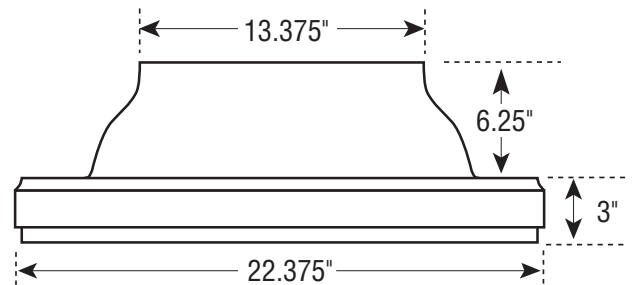

COVERAGE AREA

up to 300 sq. ft.

WATTAGE OUTPUT EQUIVALENT

up to 500 watts

MAXIMUM TUBE LIGHT LENGTH

20 feet

FLAT ROOF FLASHING

CURB-MOUNTED FLASHING