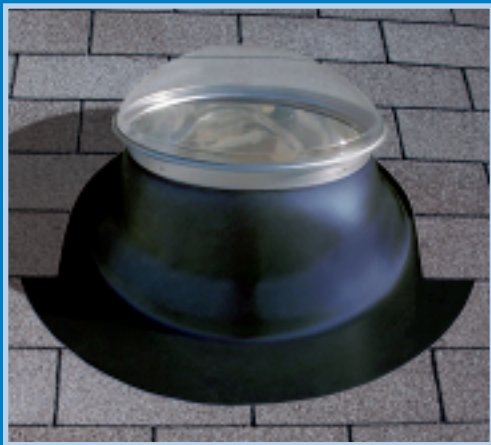

NATURAL LIGHT TUBULAR SKYLIGHTS

The Difference is Night and Day!

For about the cost of a nice light fixture, we can bring the soft light of the sun into virtually any space in your home. Installed on any roof surface in under two hours, you will quickly realize the cost benefits of a tubular skylight over incandescent and even traditional skylights. In addition to the free daytime operating cost, Natural Light tubular skylights do not contribute to heat loss or gain, unlike standard framed-in skylights.

PITCHED ROOF FLASHING

1. Clear UV Protected, 100% High Impact Modified Acrylic Dome
2. (4) Phillips Head Stainless Steel 1/4" Sheet Metal Screws
3. Black Nylon Horse Hair Gasket (Self-Adhesive Backed)
4. (6) Phillips Head Stainless Steel 1 1/2" Screws
5. Commercial Pure Grade, 1100 Series Aluminum Flashing
6. Heavy Duty Foil Tape
7. Light Pipe, (2) 24" Sections per Kit
8. White Nylon Horse Hair Gasket (Self-adhesive Backed)
9. (1) Large and (2) Small Polycarbonate Lenses
10. (4) U-channel PVC tabs (Self-adhesive Backed)
11. (6) Tek Screws
12. (3) Black Speed Nuts
13. Aluminum Ceiling Ring
14. (3) 1 1/2" Phillips Head Screws
15. White Powder Coated Aluminum Trim Ring
16. Choice of Soft White, Prismatic or SkyBrite Diffuser

COVERAGE AREA

up to 300 sq. ft.

WATTAGE OUTPUT EQUIVALENT

up to 500 watts

MAXIMUM TUBE LIGHT LENGTH

20 feet

FLAT ROOF FLASHING

CURB-MOUNTED FLASHING