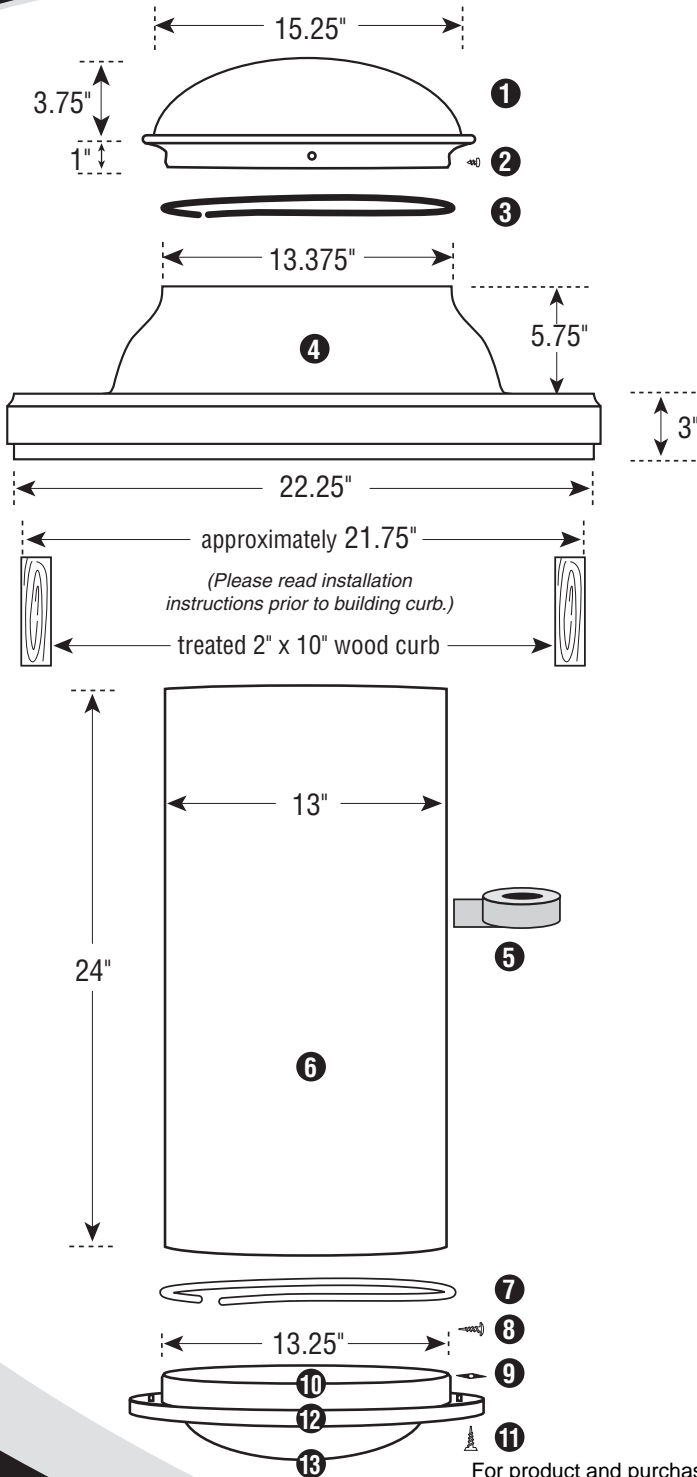

13" Tubular Skylight Technical Specifications

13" CURB-MOUNTED FLASHING

1. Clear UV Protected, 100% High Impact Modified Acrylic Dome
2. (4) Phillips Head Stainless Steel 1/4" Sheet Metal Screws
3. Black Nylon Horse Hair Gasket (Self-Adhesive Backed)
4. Commercial Pure Grade 1100 Series Aluminum Flashing
5. Heavy Duty Foil Tape
6. Light Pipe, (2) 24" Sections per Kit
7. White Nylon Horse Hair Gasket (Self-adhesive Backed)
8. (6) Tek Screws
9. (3) Black Speed Nuts
10. Aluminum Ceiling Ring
11. (3) 1 1/2" Phillips Screws
12. White Powder Coated Aluminum Trim Ring
13. High Impact Acrylic Soft White or Prismatic Diffuser

COVERAGE AREA

up to 300 sq. ft.

WATTAGE OUTPUT EQUIVALENT

up to 500 watts

MAXIMUM TUBE LIGHT LENGTH

20 feet

ICBO
Approved

OPTIONAL REMOTE CONTROLLED DIMMER