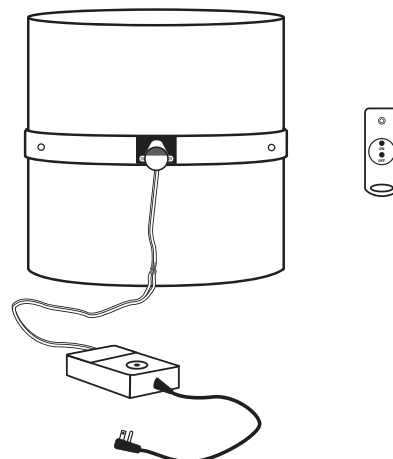

13" Tubular Skylight Technical Specifications

13" CURB-MOUNTED FLASHING

1. Clear UV Protected, 100% High Impact Modified Acrylic Dome
2. (4) Phillips Head Stainless Steel 1/4" Sheet Metal Screws
3. Black Nylon Horse Hair Gasket (Self-Adhesive Backed)
4. Commercial Pure Grade 1100 Series Aluminum Flashing
5. Heavy Duty Foil Tape
6. Light Pipe, (2) 24" Sections per Kit
7. White Nylon Horse Hair Gasket (Self-adhesive Backed)
8. (6) Tek Screws
9. (3) Black Speed Nuts
10. Aluminum Ceiling Ring
11. (3) 1 1/2" Phillips Screws
12. White Powder Coated Aluminum Trim Ring
13. High Impact Acrylic Soft White or Prismatic Diffuser

COVERAGE AREA

up to 300 sq. ft.

WATTAGE OUTPUT EQUIVALENT

up to 500 watts

MAXIMUM TUBE LIGHT LENGTH

20 feet

ICBO
Approved

OPTIONAL REMOTE CONTROLLED DIMMER