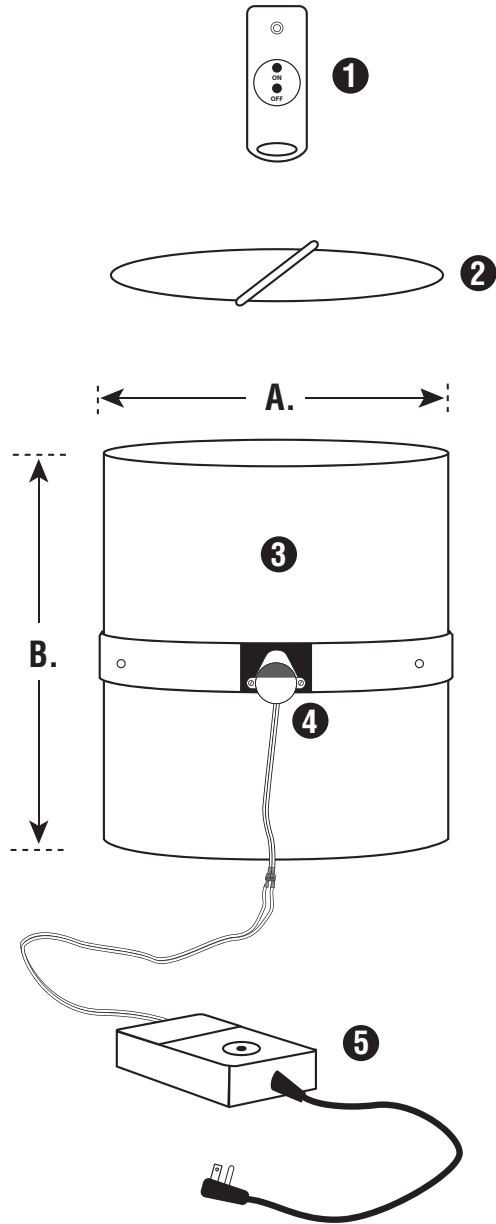

NATURAL LIGHT REMOTE CONTROLLED DIMMER

Turn off your Tubular Skylight with a push of a button!

NEW!

Natural Light is proud to unveil its newest product; the remote controlled dimmer. The dimmer allows you to adjust the amount of daylight entering a room with an easy-to-use remote control. It fits the 10", 13" and 21" tubular skylight models. Perfect for any room that may need to be darkened during the day including bedrooms, media rooms and conference rooms. The dimmer comes fully assembled and is easy to install.

REMOTE CONTROLLED DIMMER

NOTE: Exploded view of Dimmer Kit is for illustrative purposes only. Unit comes assembled.

1. Remote Control
2. Rotating Reflective Dimmer Panel
3. Light Pipe
4. 120 Volt, Low RPM Custom Motor
5. Remote Activated Control Box

DIMMER DIMENSIONS:

MODEL	A.	B.
10" Dimmer Kit	10"	12"
13" Dimmer Kit	13"	12"
21" Dimmer Kit	21"	12"

For product and purchase inquiries contact:

ecoDIRECT

CLEAN ENERGY SOLUTIONS

www.ecodirect.com