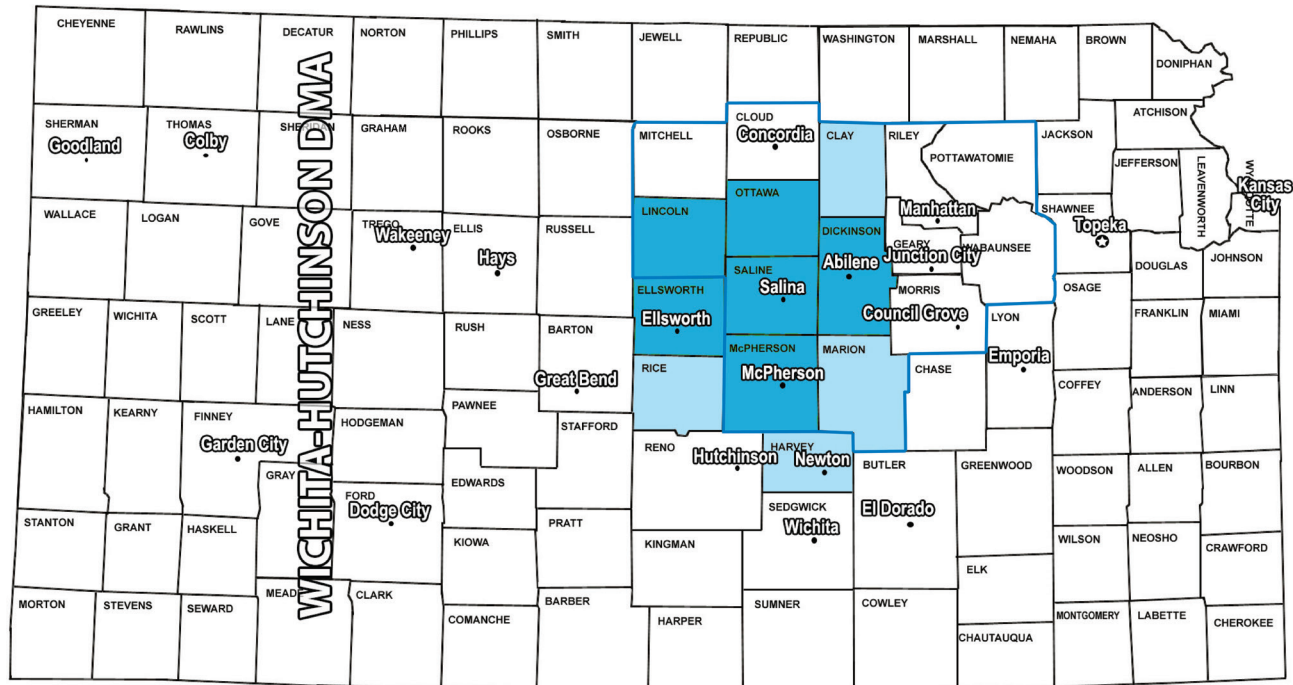

Salina, Kansas

Wichita DMA

Salina/Manhattan, Kansas Metro - Is the fastest growing metro in the state of Kansas. Our extensive reach to this radio listening market is documented by audience listening research.

KSKG 99.9 FM – NEW COUNTRY – 100,000 WATTS

Bobby Bones Show weekday mornings / 40 Minute Music Sweeps EVERY HOUR

#1 For New Country!

Taylor Swift • Luke Bryan • Blake Shelton • Jason Aldean

KINA 910 AM – FOX NEWS TALK

Simulcasts on 94.5 FM • Big Coverage Area

Local Programs / Kansas City Chiefs / Fox News

Top-rated talk show hosts keep you up-to-date on important issues of the day.

Michael Savage • Alex Jones • Dennis Miller • Mark Levin

TAMMY MANLEY
Regional Radio Sales Director
T 580.220.1180
E tammy.manley@eagleradio.net

EAGLE MEDIA CENTER
1825 S. Ohio Street
Salina, KS 67401
T 785.825.4631