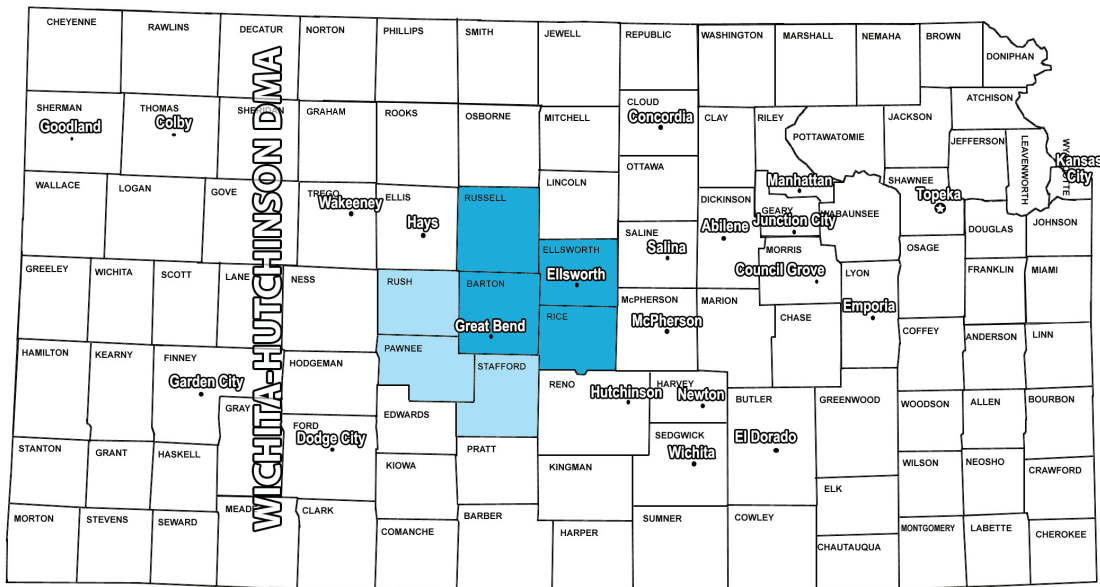

Great Bend, Kansas

Wichita/Hutchinson Plus DMA

These four radio stations are the proven media leaders in their communities. The Great Bend Eagle stations cater to audiences with the most disposable income. The stations' community involvement includes thousands of dollars worth of airtime given each year to community projects. Awards have been earned in commercial production, promotions, news, editorials and sports broadcasting.

KHOK 100.7 FM – HOT COUNTRY – 100,000 WATTS

ABC News / Play-by-Play Sports / Agriculture News / Market Reports / Local Weather, News and Sports
Jason Aldean • Luke Bryan • Carrie Underwood • Blake Shelton

KBGL 106.9 FM – HOT ADULT CONTEMPORARY – 100,000 WATTS

Hyper-Local / Music-Driven / Play-by-Play Sports / Local News & Weather / KU Football & Basketball / The Biggest Hits All Day Everyday
Taylor Swift • Maroon 5 • Bruno Mars • Katy Perry

KVGB 104.3 FM – CLASSIC ROCK – 100,000 WATTS

Local Weather Hourly / Play-by-Play Sports / Home for John Boy & Billy Big Show
AC/DC • Pearl Jam • Eagles • Lynyrd Skynyrd

KVGB 1590 AM – NEWS / TALK / SPORTS – 5,000 WATTS

Simulcasts on 97.7 FM Translator
Agri Talk / The Dave Ramsey Show / ESPN Radio Nights & Weekends / Kansas City Royals / Local news & Sports / If It's Local, It's On
Dakota Tucker • John O'Connor • Steve Webster • Cole Reif

TAMMY MANLEY
Regional Radio Sales Director
T 580.220.1180
E tammy.manley@eagleradio.net

EAGLE MEDIA CENTER
1200 Baker Street
Great Bend, KS 67530
T 620.792.647