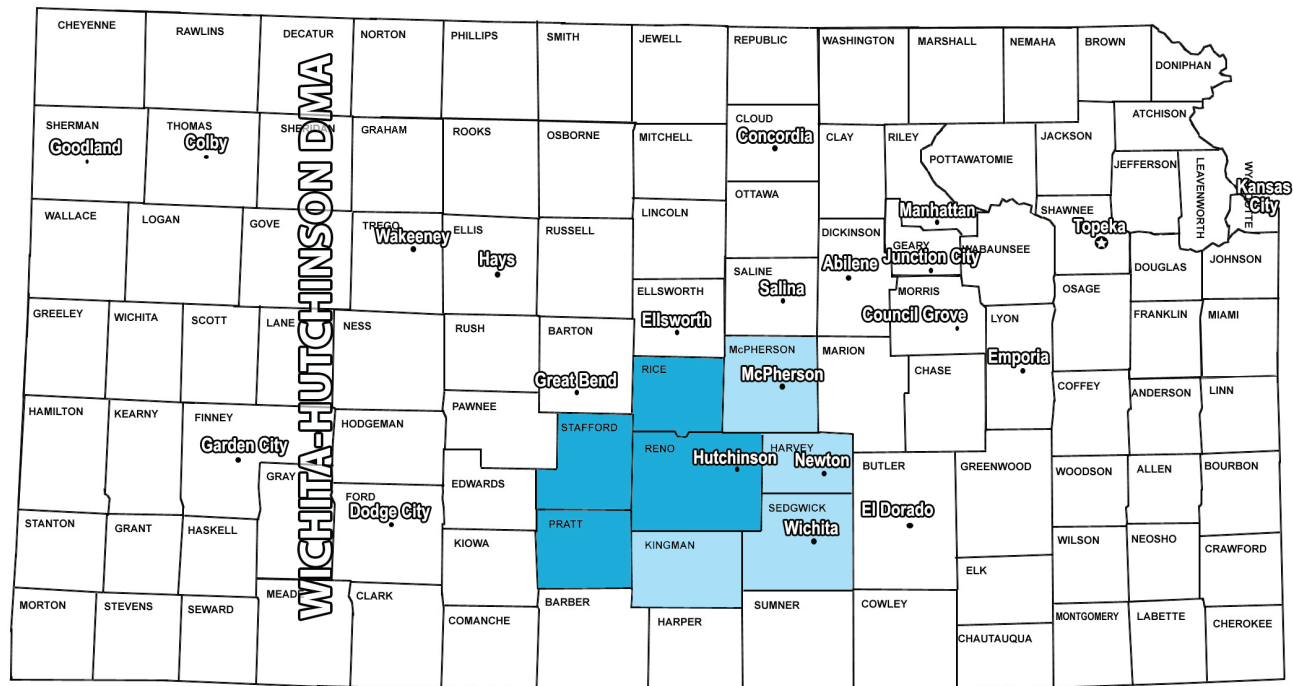

Hutchinson, Kansas

Wichita/Hutchinson Plus DMA

Our stations can help you reach every target audience in the area, including KWBW Hutchinson city listeners, KHUT Country listeners, and KHMY regional listeners in a 80-mile area surrounding Hutchinson, Reno County, and Central Kansas.

KWBW 1450 AM – NEWS / TALK / SPORTS – 1,000 WATTS

KWBW 98.5 FM – NEWS / TALK / SPORTS – TRANSLATOR

Where Hutchinson Comes to Talk!

CBS News / Rush Limbaugh / Glenn Beck

Tune in for "Party Line" America's longest running buy/sell/trade radio program

KHUT 102.9 FM – COUNTRY – 100,000 WATTS

Local News & Weather / Country Variety / Crook and Chase Countdown / American Country Countdown with Kix Brooks / 25 Years of Hits

Florida Georgia Line • Miranda Lambert • Blake Shelton • Luke Bryan

KHMY 93.1 FM – ADULT CONTEMPORARY – 100,000 WATTS

Local News & Weather / American Top 40 Countdown / Today's Hit Music

Katy Perry • Taylor Swift • Maroon 5 • Bruno Mars

TAMMY MANLEY
Regional Radio Sales Director
T 580.220.1180
E tammy.manley@eagleradio.net

EAGLE MEDIA CENTER
825 N. Main Street
Hutchinson, KS 67501
T 620.662.4486