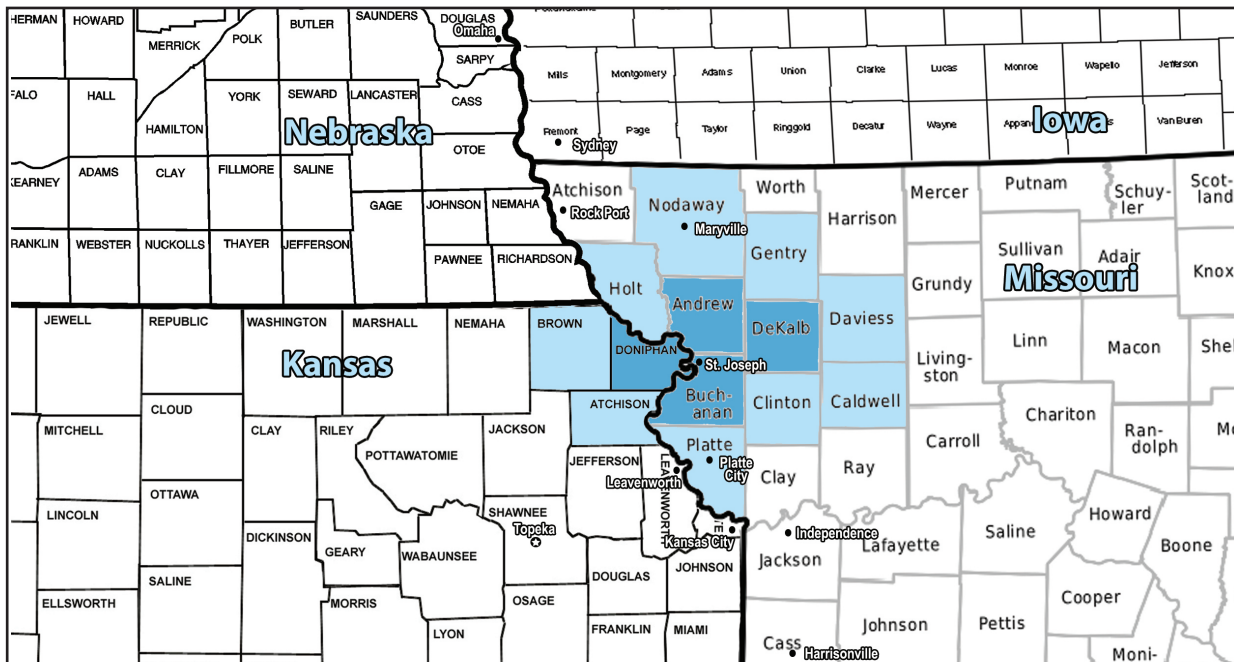

St. Joseph, Missouri

St. Joseph Eagle Radio stations are the only hometown radio stations in the St. Joseph area. More than 20 percent of our listeners have incomes of $50,000 or more; more than 40 percent have children, and more than 70 percent own their own homes. Because of our location, the four stations can also bring you listeners from Topeka and Kansas City.

KSJQ 92.7 FM – COUNTRY – 50,000 WATTS

Local News and Weather / Crooks and Chase / Home of the Kansas City Chiefs
Lady Antebellum • George Strait • Taylor Swift • Kenny Chesney

KKJO 105.5 FM – HOT A/C – 100,000 WATTS

Local News and Weather / 80's at 8:00
Lady Gaga • Train • Katy Perry • Maroon 5

KFEQ 680 AM – NEWS/TALK – 5,000 WATTS

Local News and Sports / "Agri Talk" / Kansas City Royals & Chiefs / MWSU
Rush Limbaugh • Sean Hannity • Jim Bohannon • Dave Ramsey

KESJ 1550 AM – ESPN – 5,000 WATTS

Local Sports / News and Weather / ESPN Sports Network
Stay informed with Missouri athletics, the St. Louis Cardinals, the NFL and high school play-by-play sports coverage.

TAMMY MANLEY
Regional Radio Sales Director
T 580.220.1180
E tammy.manley@eagleradio.net

EAGLE MEDIA CENTER
4104 Country Lane
St. Joseph, MO 64506
T 816.233.8881