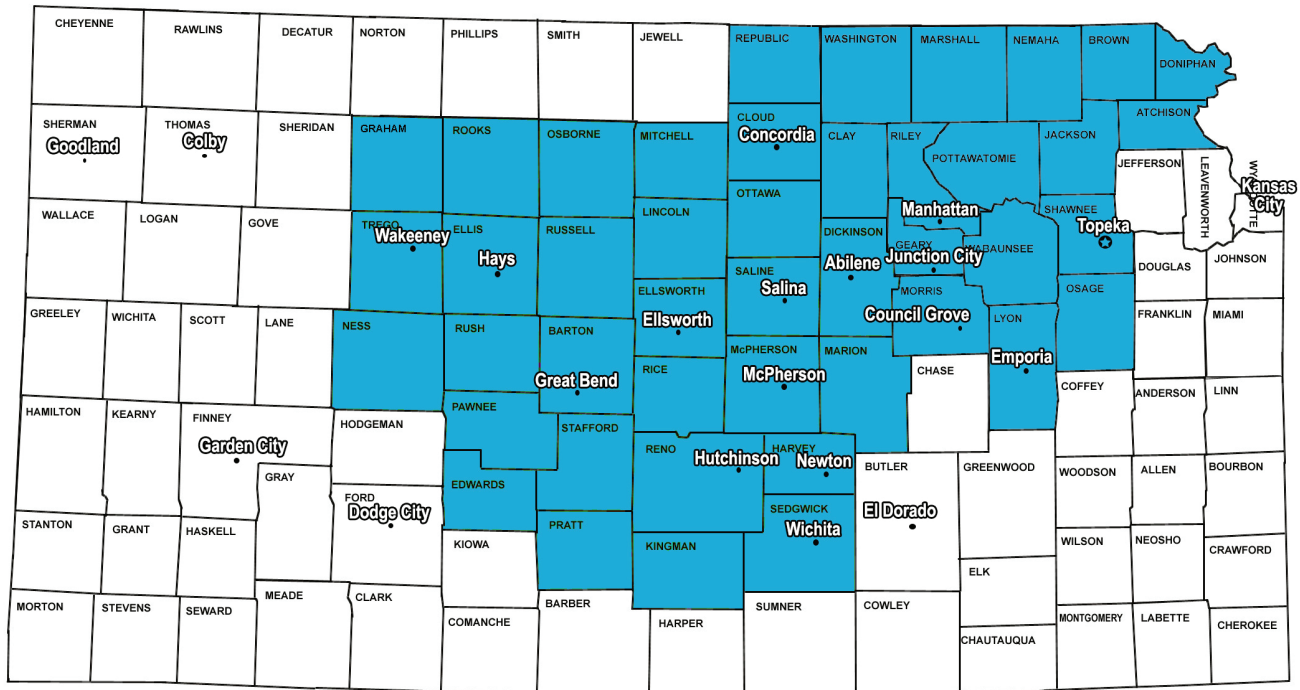

Kansas Coverage Map

Kansas studios are located in Hays, Great Bend, Hutchinson, Salina, Junction City and Manhattan.
These locations create a 17 station network.