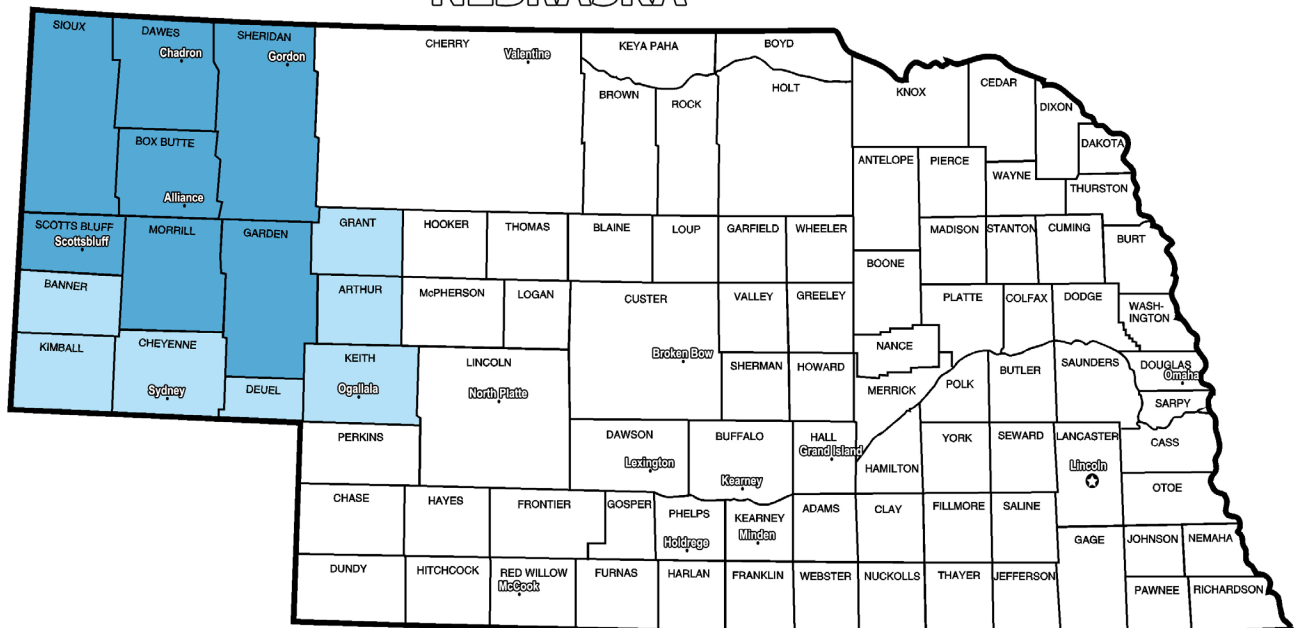

Alliance/Chadron, Nebraska

The Alliance/Chadron Country stations bring you twice the country and twice the coverage. KCOW and its Classic Hits, news, sports make a great combo for all ages in the Nebraska Panhandle, and are a must have for your business. These four stations gives you total audience reach.

KCOW 1400 AM – CLASSIC HITS – 1,000 WATTS

60's and 70's Classic Hits / Local News / Local Talk / Nebraska Cornhusker Sports
Phil Collins • The Beatles • Earth, Wind & Fire • The Supremes

KAAQ 105.9 FM – COUNTRY – 100,000 WATTS

Today's Country with News / Sports / Agriculture
Miranda Lambert • Jason Aldean • Carrie Underwood • Luke Bryan

KQSK 97.5 FM – COUNTRY – 100,000 WATTS

Today's Country with News / Chadron State Eagle Sports
Miranda Lambert • Jason Aldean • Carrie Underwood • Luke Bryan

KCNB 94.7 FM – TOP 40 – 100,000 WATTS

Chadron's Hit Music Station! Serves the northern Nebraska Panhandle and Southwest South Dakota with the perfect blend of current hits.
One Direction • Ed Sheeran • Nick Jonas • Macklemore & Ryan Lewis

NEBRASKA

TAMMY MANLEY
Regional Radio Sales Director
T 580.220.1180
E tammy.manley@eagleradio.net

EAGLE MEDIA CENTER
1210 W. 10th Street • PO Box 600
Alliance, NE 69301
T 308.762.4630