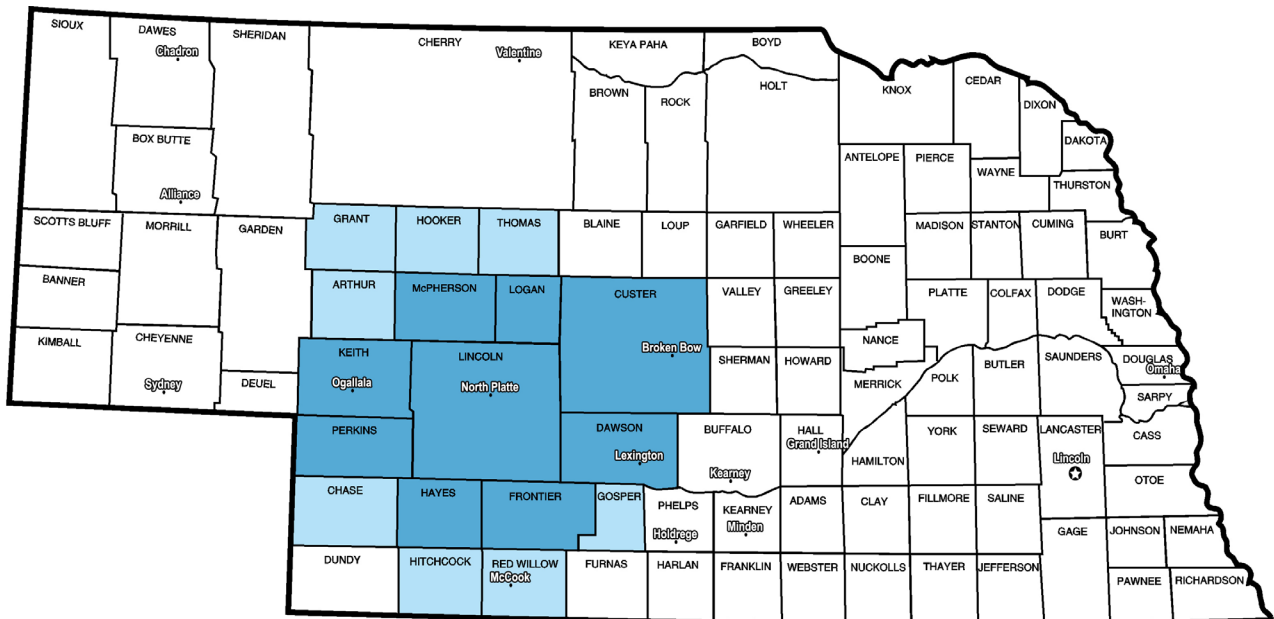

North Platte, Nebraska

The North Platte Eagle stations offer a variety of programming options to meet the needs of any client. Whether you're looking for a hip, contemporary format designed to reach young families, a country format suited for all, or a sports format geared toward affluent male listeners, Eagle North Platte can deliver.

KNPQ 107.3 FM – COUNTRY – 25,000 WATTS

Today's New Country Music / Local News and Weather / Tony Lama Mornings / Brother B at Noon / Brad King ride home / New Stars
Q Country will help make your message top of mind with our local audience.
Carrie Underwood • Sam Hunt • Eric Church

KOOQ 1410 AM – SPORTS – 5,000 WATTS

ESPN Sports and Sports Talk / Local News, Weather and Sports / The Blitz with Brice Kesler / The Voice of the North Platte Bulldogs and North Platte Community College
Reach the active, on-the-go listener at home, in the car, at work, or in the field.
Blitz Boys • Mike & Mike • Dan Le Batard • Hail Varsity

KELN 97.1 FM – ADULT CONTEMPORARY – 100,000 WATTS

Get out of bed with Mixed Up Mornings and Scotty C. / News Updates / Current Hot Hits / Lunch on Demand / Afternoons with Cooper Radio Show / Evenings with Gregg Lynn / News, Weather, Sports Updates, Keeping track of local happenings.
Reach younger consumers who are informed, involved and influential in their community.
Rihanna • Justin Timberlake • Ariana Grande

TAMMY MANLEY
Regional Radio Sales Director
T 580.220.1180
E tammy.manley@eagleradio.net

EAGLE MEDIA CENTER
1301 E. 4th Street
North Platte, NE 69101
T 308.532.1120

NORTH PLATTE POST.COM

Google
Partner