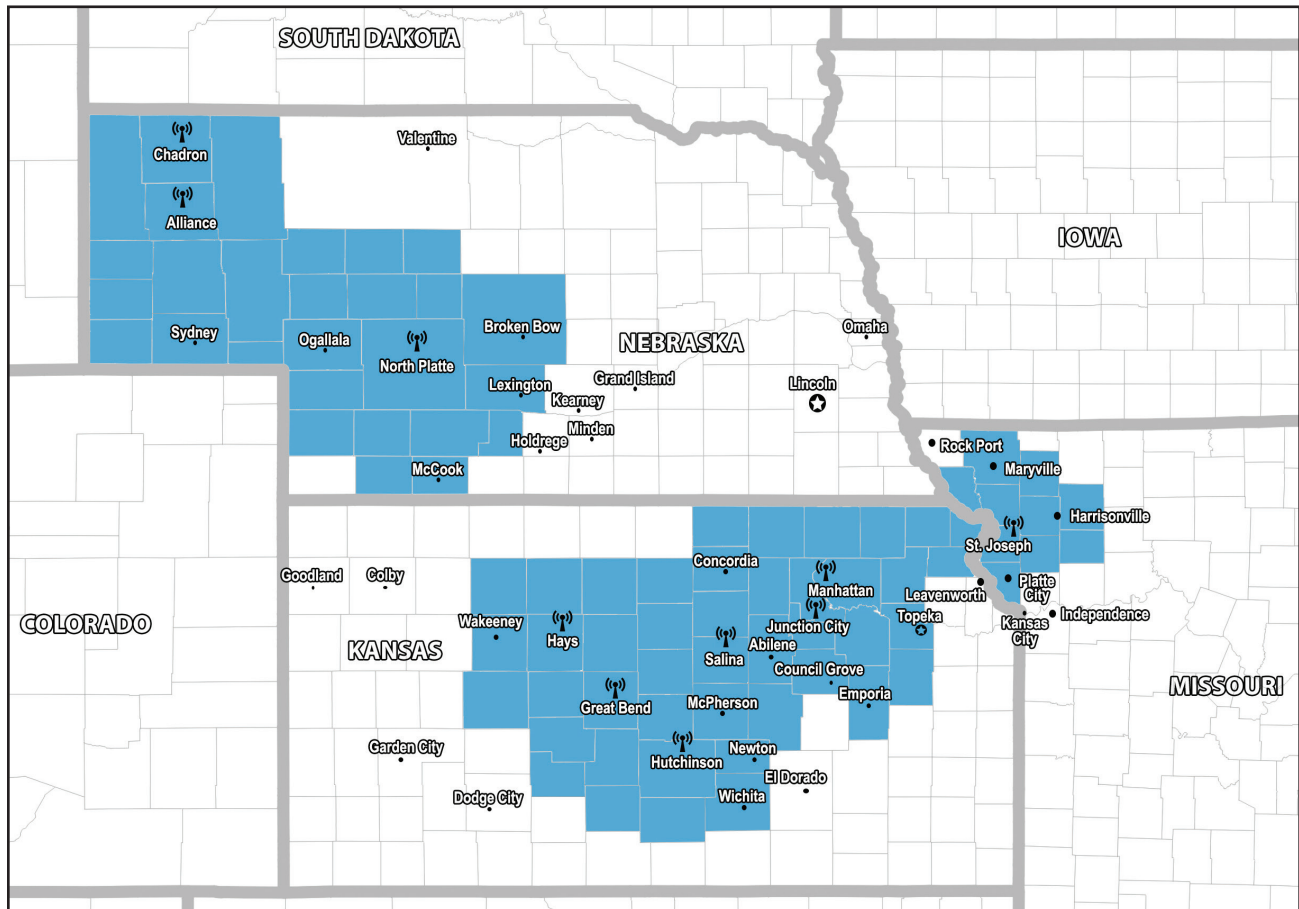

Our Radio Stations.

Eagle Radio in Kansas, Missouri and Nebraska offers you the ease of one contact for all of your group radio buys. With 28 radio stations to choose from, we have the coverage you need to reach audiences in the central United States.

Utilizing the 28-station Eagle Communications Radio group reaches over 350,000 people.
 Kansas studios are located in Hays, Great Bend, Hutchinson, Salina, Junction City and Manhattan.
 Missouri studios are located in St. Joseph.
 Nebraska studios are located in Alliance, Chadron and North Platte.