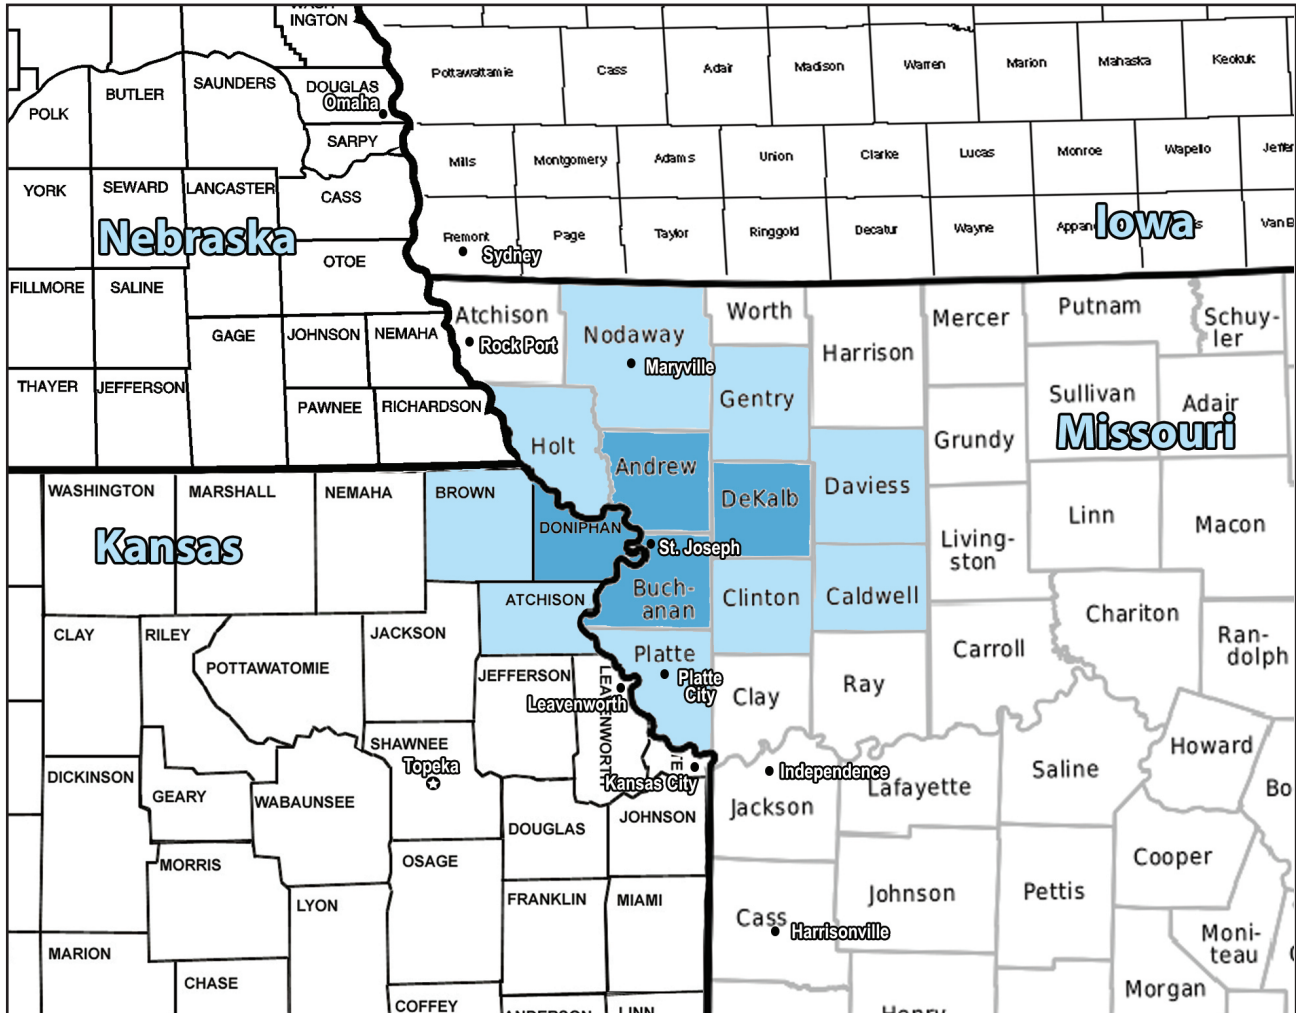

Missouri Coverage Map

Missouri studios are located in St. Joseph.

TAMMY MANLEY
Regional Radio Sales Director
T 580.220.1180
E tammy.manley@eagleradio.net

CORPORATE OFFICE
2703 HALL STREET, SUITE 15 | Hays, KS 67601
T 785.625.4000
www.eaglecom.net