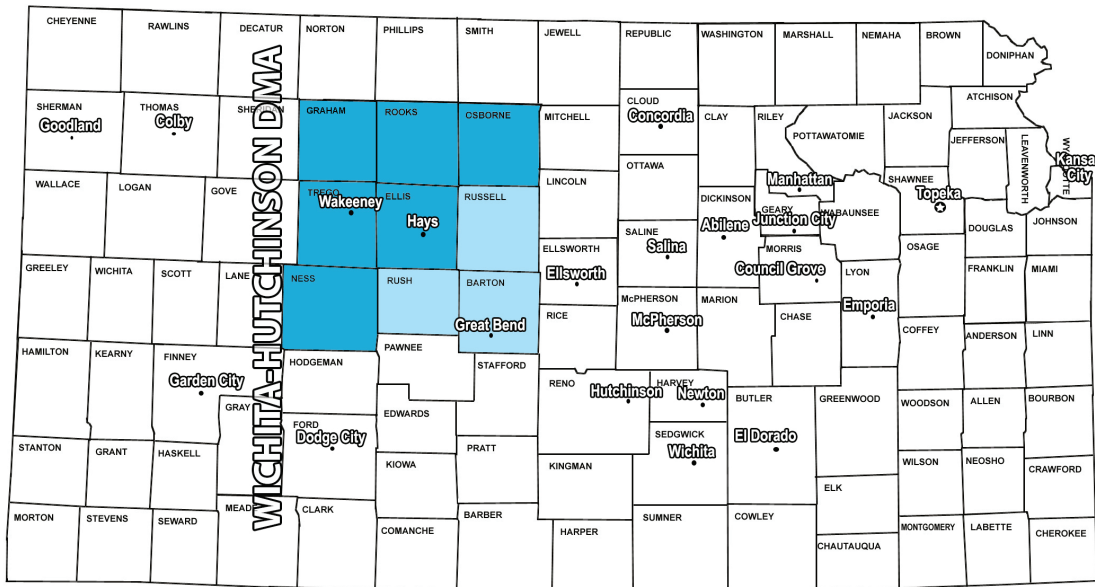

Hays, Kansas

Wichita/Hutchinson Plus DMA

Eagle Radio of Hays has been on the air more than 60 years. It has won awards in news, promotions, community affairs and more. With three FMs at 100,000 watts of power, combined with our dedication to the community, we can help you reach any target audience.

KAYS 1400 AM – SIMULCAST ON 94.3 FM – FULL SERVICE AM – 1,000 WATTS
Memories Music / Local News & Weather / Kansas City Royals / KU Jayhawk Sports
Music during the day, sports in the evening. On air since 1948
Billy Joel • Madonna • Bruce Springsteen • Eagles

KHAZ 99.5 FM – REAL COUNTRY – 100,000 WATTS
Real Country / Local News, Weather, & Sports / American Country Countdown
Home of the Ag Info Center, five times a day, with updated market info.
Alan Jackson • Kenny Chesney • Johnny Cash • George Strait

KJLS 103.3 FM – ADULT CONTEMPORARY – 100,000 WATTS
Local News, Weather, & Sports / American Top 40 Countdown
Maroon 5 • Nicki Minaj • Usher • Taylor Swift

KKQY 101.9 FM – HOT COUNTRY – 100,000 WATTS
Area High School Sports / Young Hot Country
Keith Urban • Zac Brown Band • Luke Bryan • Kenny Chesney

KFIX 96.9 FM – CLASSIC ROCK – 10,500 WATTS
Local News & Weather / Alice Cooper Nightly Show / King Biscuit Flower Hour /
House of Blues / Kansas City Chiefs
ZZ Top • Lynyrd Skynyrd • Rush • Aerosmith

TAMMY MANLEY
Regional Radio Sales Director
T 580.220.1180
E tammy.manley@eagleradio.net

EAGLE MEDIA CENTER
2300 Hall Street
Hays, KS 67601
T 785.625.2578