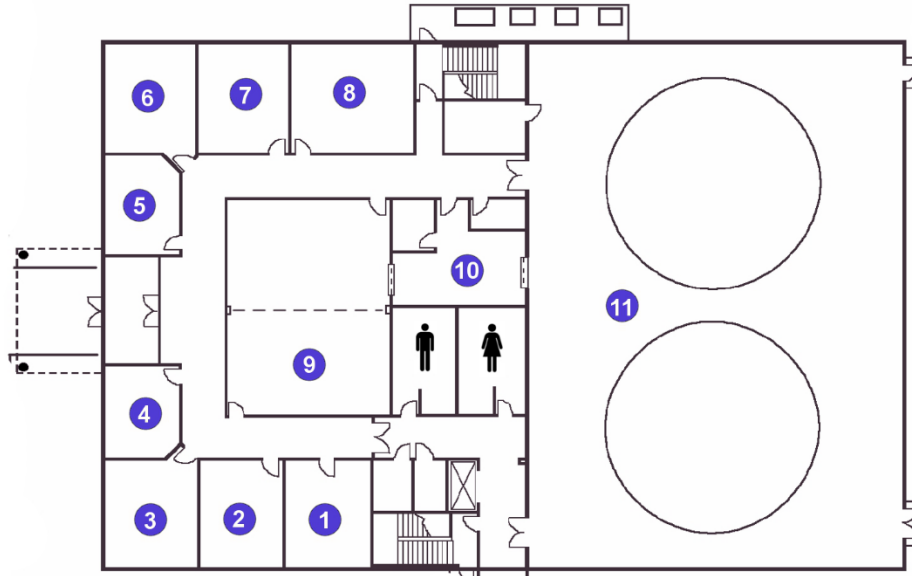

FLC Level 2

To Main Facility
FLC Level 1

Family Life Center

Level 1

1. Connections Class
2. Women of the Word
3. Foundations
4. N/A
5. Cubbies
6. 1st - 2nd Grade
7. 3rd - 4th Grade
8. 5th - 6th Grade
9. Children's Center
10. Kitchen
11. Gymnasium

Level 2

1. Youth Lounge Area
2. Youth Room
3. Primetime
4. Homebuilders
5. Berean
6. Truth Seekers

Main Facility

- | | |
|-------------------------|--|
| 1. Office | 11. Security |
| 2. Youth Pastor | 12. Welcome Center |
| 3. Senior Pastor | 13. Sanctuary |
| 4. Minister of Music | 14. Library |
| 5. Beginners (3-4 yrs.) | 15. Intersections
(College & Singles) |
| 6. Toddler Nursery | 16. Bridal Room |
| 7. Infant Nursery | 17. Fellowship Hall |
| 8. Children's Director | 18. Kitchen |
| 9. Conference Room | 19. Flower Room |
| 10. Nursing Mother Room | |