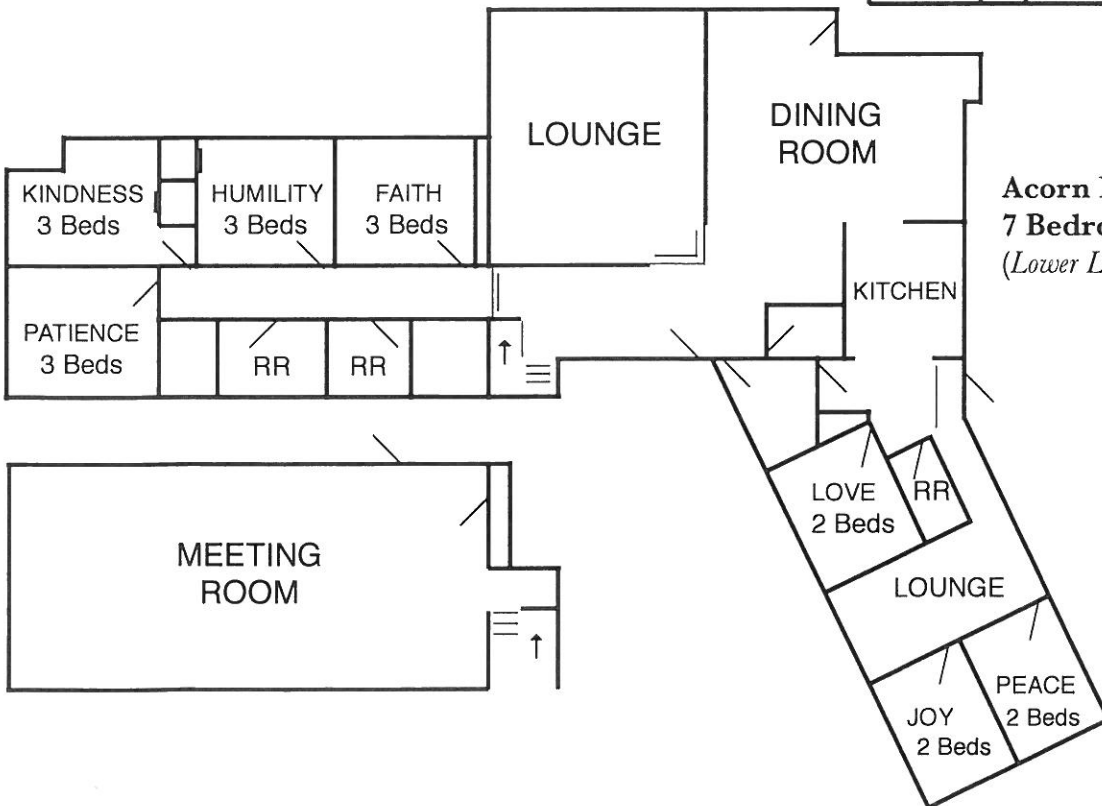

Dickson Valley Building Layouts

Total Number of Beds: 180

Silver Fox Lodge:
2 Bedrooms - 24 Beds

Chrouser Lodge (Lower Level):
3 Bedrooms - 34 Beds

Dickson Lodge: 4 Bedrooms - 40 Beds

Ouland Chalet (Upper Level):
6 Bedrooms - 44 Beds

Ouland Chalet (Lower Level):
2 Bedroom - 20 Beds

Acorn Lodge (Upper Level):
7 Bedrooms - 18 Beds
(Lower Level): Meeting Room