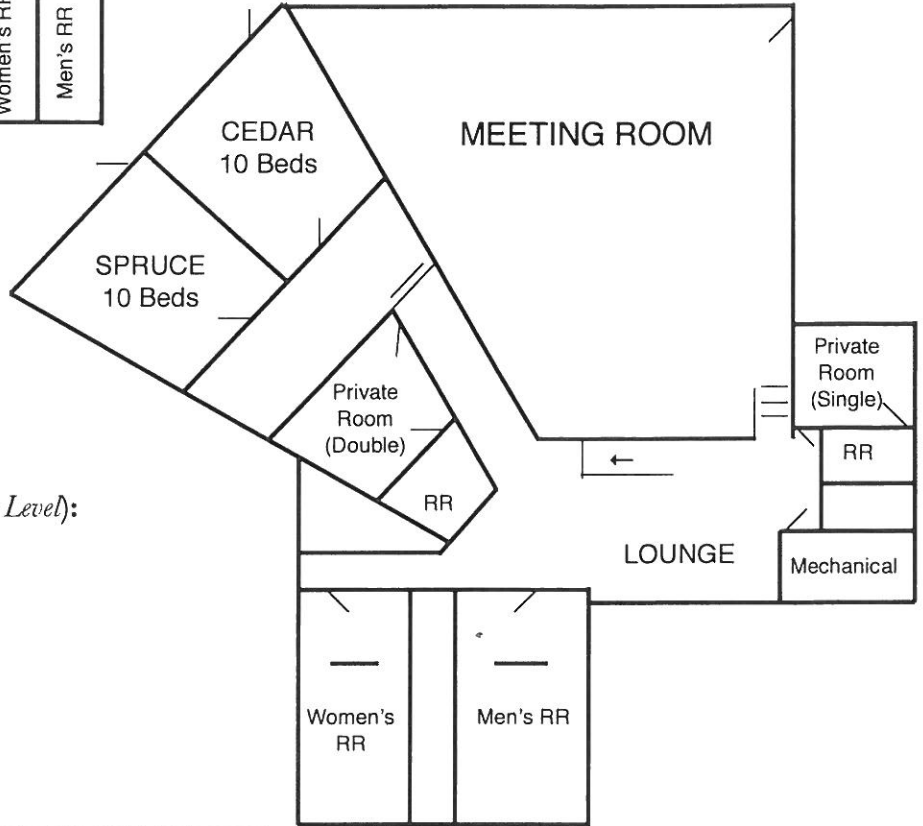

Dickson Valley Building Layouts

Total Number of Beds: 180

Silver Fox Lodge:
2 Bedrooms - 24 Beds

Chrouser Lodge (Lower Level):
3 Bedrooms - 34 Beds

Dickson Lodge: 4 Bedrooms - 40 Beds

Ouland Chalet (Upper Level):
6 Bedrooms - 44 Beds

Ouland Chalet (Lower Level):
2 Bedroom - 20 Beds

Acorn Lodge (Upper Level):
7 Bedrooms - 18 Beds
(Lower Level): Meeting Room