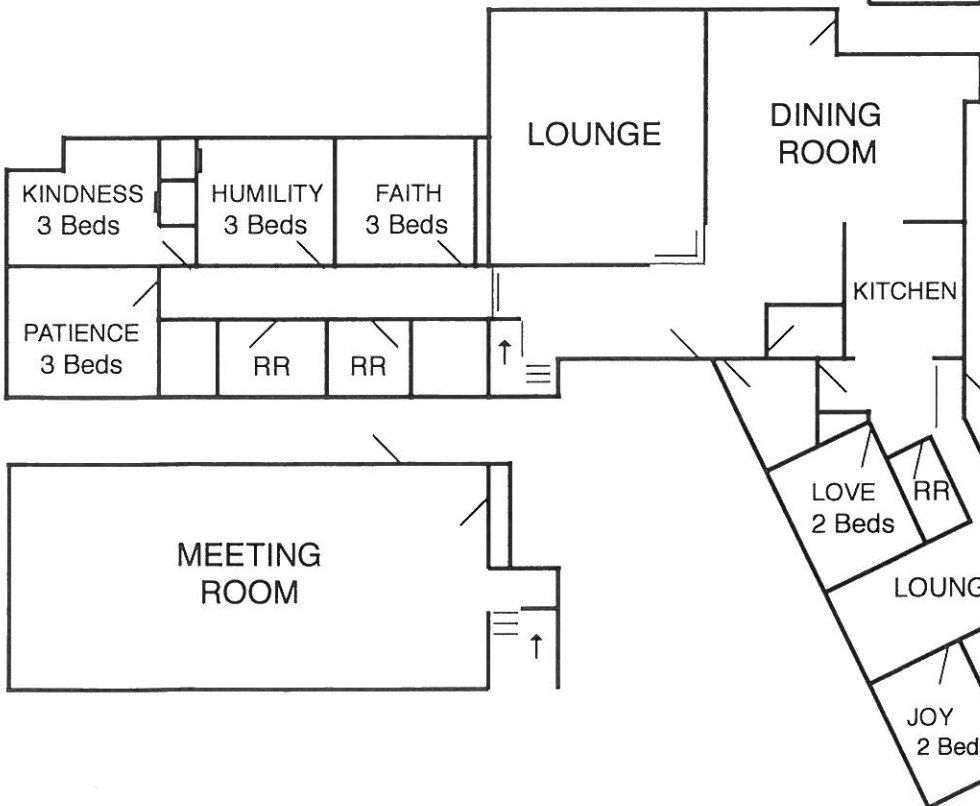

Dickson Valley Building Layouts

Total Number of Beds: 180

Silver Fox Lodge:
2 Bedrooms - 24 Beds

Chrouser Lodge (Lower Level):
3 Bedrooms - 34 Beds

Dickson Lodge: 4 Bedrooms - 40 Beds

Ouland Chalet (Upper Level):
6 Bedrooms - 44 Beds

Ouland Chalet (Lower Level):
2 Bedroom - 20 Beds

Acorn Lodge (Upper Level):
7 Bedrooms - 18 Beds
(Lower Level): Meeting Room