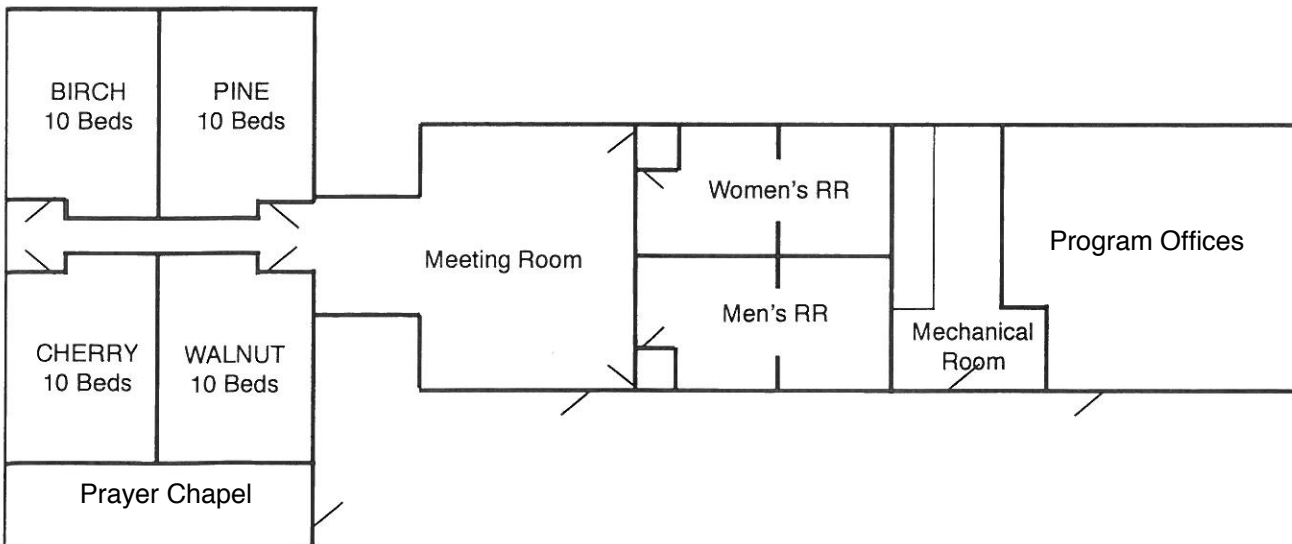

Dickson Valley Building Layouts

Total Number of Beds: 180

Silver Fox Lodge:
2 Bedrooms - 24 Beds

Chrouser Lodge (Lower Level):
3 Bedrooms - 34 Beds

Dickson Lodge: 4 Bedrooms - 40 Beds

Ouland Chalet (Upper Level):
6 Bedrooms - 44 Beds

Ouland Chalet (Lower Level):
2 Bedroom - 20 Beds

Acorn Lodge (Upper Level):
7 Bedrooms - 18 Beds
(Lower Level): Meeting Room