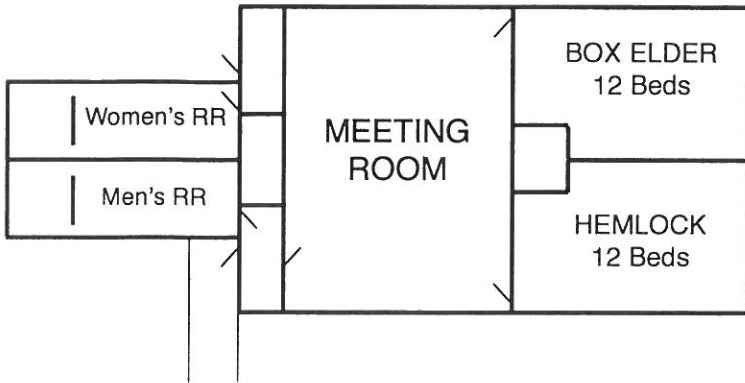

Dickson Valley Building Layouts

Total Number of Beds: 180

Silver Fox Lodge:
2 Bedrooms - 24 Beds

Chrouser Lodge (Lower Level):
3 Bedrooms - 34 Beds

Dickson Lodge: 4 Bedrooms - 40 Beds

Ouland Chalet (Upper Level):
6 Bedrooms - 44 Beds

Ouland Chalet (Lower Level):
2 Bedroom - 20 Beds

Acorn Lodge (Upper Level):
7 Bedrooms - 18 Beds
(Lower Level): Meeting Room