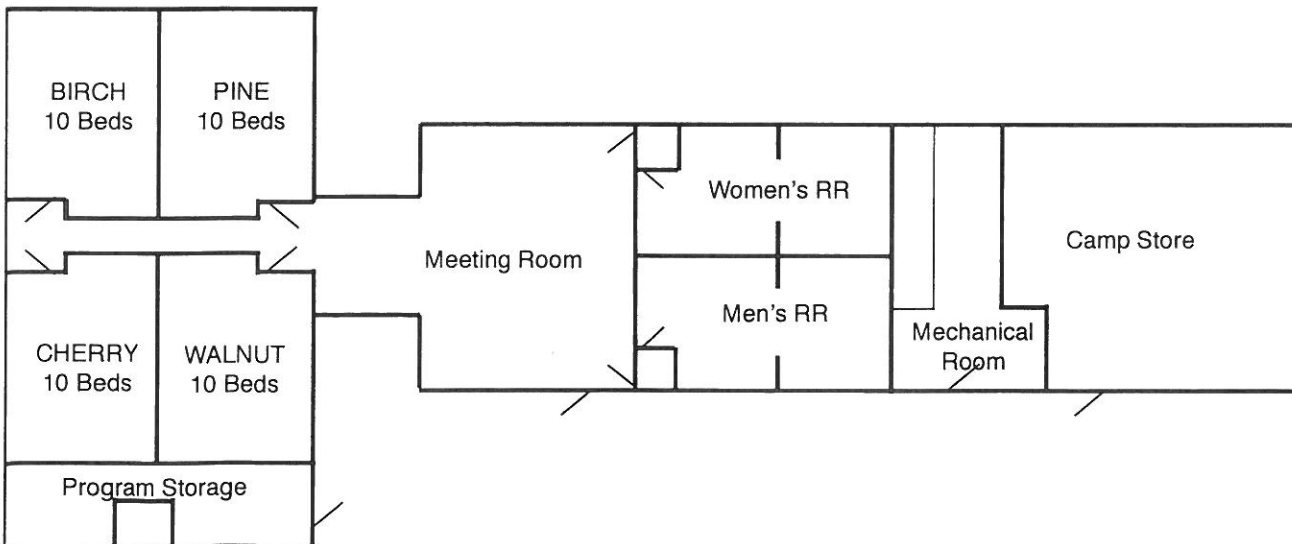

Dickson Valley Building Layouts

Total Number of Beds: 180

Silver Fox Lodge:
2 Bedrooms - 24 Beds

Chrouser Lodge (Lower Level):
3 Bedrooms - 34 Beds

Dickson Lodge: 4 Bedrooms - 40 Beds

Ouland Chalet (Upper Level):
6 Bedrooms - 44 Beds

Ouland Chalet (Lower Level):
2 Bedroom - 20 Beds

Acorn Lodge (Upper Level):
7 Bedrooms - 18 Beds
(Lower Level): Meeting Room