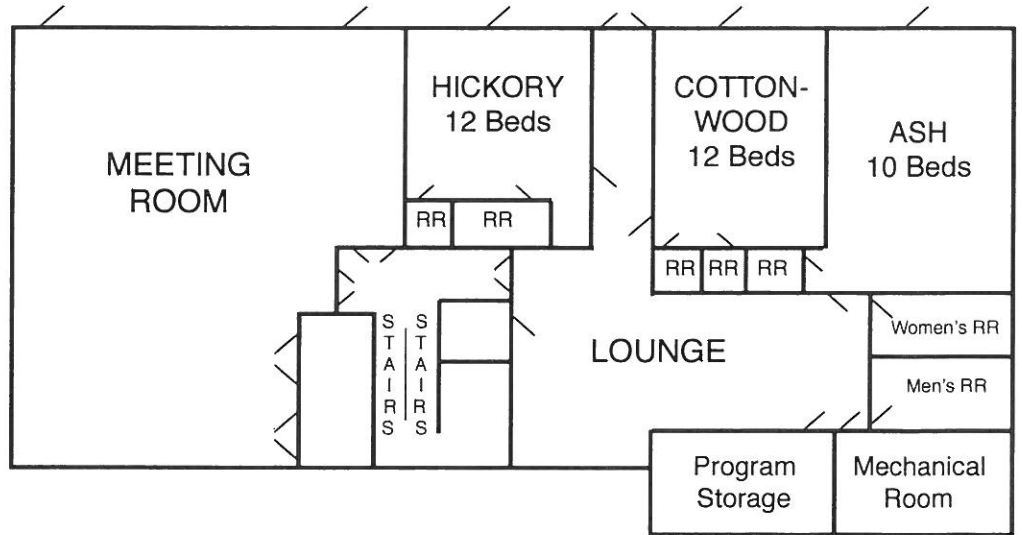

Dickson Valley Building Layouts

Total Number of Beds: 180

Silver Fox Lodge:
2 Bedrooms - 24 Beds

Chrouser Lodge (Lower Level):
3 Bedrooms - 34 Beds

Dickson Lodge: 4 Bedrooms - 40 Beds

Ouland Chalet (Upper Level):
6 Bedrooms - 44 Beds

Ouland Chalet (Lower Level):
2 Bedroom - 20 Beds

Acorn Lodge (Upper Level):
7 Bedrooms - 18 Beds
(Lower Level): Meeting Room