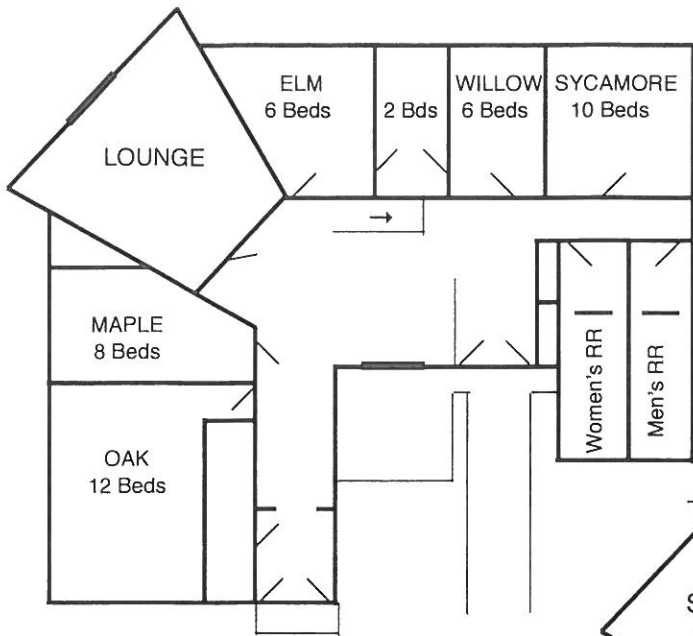

Dickson Valley Building Layouts

Total Number of Beds: 180

Silver Fox Lodge:
2 Bedrooms - 24 Beds

Chrouser Lodge (Lower Level):
3 Bedrooms - 34 Beds

Dickson Lodge: 4 Bedrooms - 40 Beds

Ouland Chalet (Upper Level):
6 Bedrooms - 44 Beds

Ouland Chalet (Lower Level):
2 Bedroom - 20 Beds

Acorn Lodge (Upper Level):
7 Bedrooms - 18 Beds
(Lower Level): Meeting Room