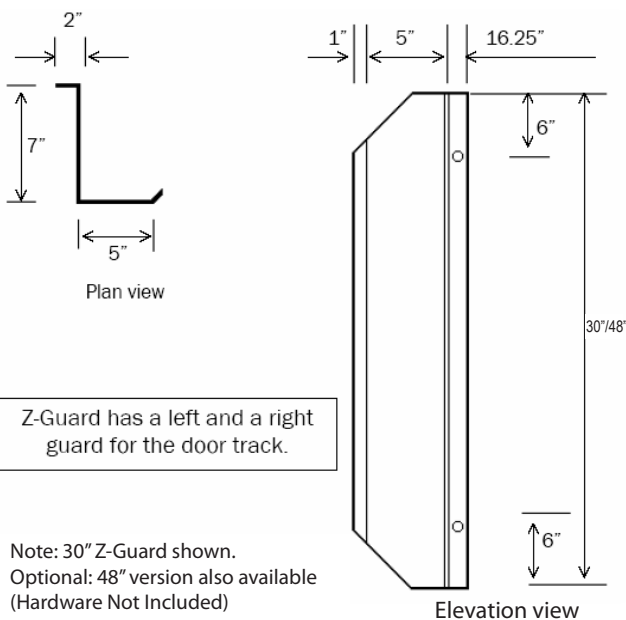

Z-Guard

DOOR TRACK PROTECTION SPECIFICATION

Protect your overhead door tracks with the Z-Guard System. The system is powder coated safety yellow for high visibility and built with high quality and durability standards. This compact system takes up less of valuable floor space by eliminating the base plate. It also reduces interference from security systems and other dock door wiring.

Design Highlights

- A cost effective way to protect door tracks
- Keeps floor space unobstructed around the door opening
- Does not interfere with security wiring around the door opening
- Two sizes:
 - 30" high - Est. weight (pair): 42 lbs.
 - 48" high - Est. weight (pair): 80 lbs.
- APS Resource warrants this product will be free from defects in material and workmanship under normal use for (1) year