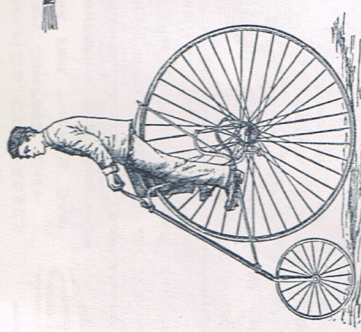

THE "AMERICAN STAR," 1880.