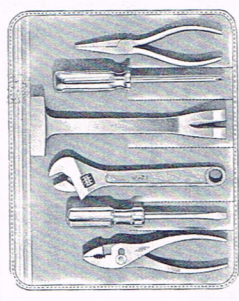

- **83. PERCH** . . . $5.90
  3" Screw Driver
  5" Combination Pliers
  3" Screw Driver
- **84. TUNA** . . . $38.50
  3" Screw Driver
  6" Combination Pliers
  6" Adjustable Wrench
  10" Hammer and Claw crate opener
  4 1/2" Phillips Screw Driver
  6" Long Nose Pliers
- **85. TROUT** . . . $9.00
  3" Screw Driver
  3" Screw Driver
  6" Combination Pliers
- **86. MARLIN** . . . $31.50
  3" Screw Driver
  5" Combination Pliers
  6" Adjustable Wrench
  10" Hammer and Claw crate opener
  6" Long Nose Pliers
  3" Phillips Screw Driver
- **87. DOLPHIN** . . . $18.90
  3" Screw Driver
  5" Combination Pliers
  6" Adjustable Wrench
  10" Hammer and Claw crate opener
- **88. SALMON** . . . $23.50
  3/4" x 3/4" Tpl. Box Wrench
  7/8" x 3/4" Tpl. Box Wrench
  1 1/8" x 3/4" Tpl. Box Wrench
  1 1/2" x 3/4" Tpl. Box Wrench
- **89. TARPON** . . . $12.70
  3" Screw Driver
  5" Combination Pliers
  6" Adjustable Wrench
- **90. MACKEREL** . . . $25.90
  3" Screw Driver
  6" Combination Pliers
  6" Adjustable Wrench
  10" Hammer and Claw crate opener
  10" Hammer and Claw crate opener