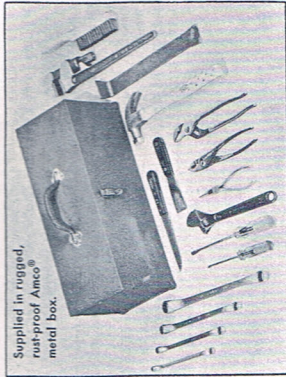

USEFUL THINGS

AMPCO BRONZE TOOLS

THE GOLDEN TOOLS MADE TO LAST A LIFETIME. FREE FROM RUST, NON-MAGNETIC. FORGED FROM SOLID BRONZE TO PROVIDE MECHANICAL PROPERTIES OF FINE STEEL TOOLS.

Supplied in rugged, rust-proof Amco® metal box.

- **81. SAILEFISH TOOL BOX**
  3" x 8" Shoe Handle Brush
  No. 2 Claw Hammer
  7 1/2" 3 1/2" Blade
  7 1/2" Putty Knife
  6 1/2" Forged Pliers
  9 1/2" Channellock Pliers
  12" Deck Scraper, 1 1/2" Blade
  9 1/2" Screw Driver
  No. 2 Phillips Type
  10" Adjustable Wrench
  5 1/2" Pipe Wrench
  16" x 5 1/2" 12 pt. Box Wrench
  7 1/8" x 5 1/8" 12 pt. Box Wrench
  3 1/4" x 7 1/8" 12 pt. Box Wrench
  $119.90
- **82. SWORDFISH TOOL BOX**
  3" x 8" Shoe Handle
  No. 2 Claw Hammer
  Knife, 3 1/2" Blade
  7 1/2" Putty Knife
  6 1/2" Forged Pliers
  9 1/2" Channellock Pliers
  9 1/2" Screw Driver
  No. 2 Phillips Type
  6" Adjustable Wrench
  10" Adjustable Wrench
  10" Pipe Wrench
  $88.80