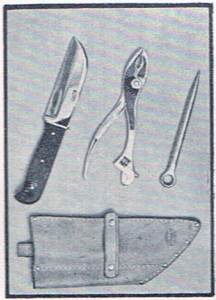

76. YACHTSMAN'S KIT ~ A HEFTY BLADED KNIFE, SPIKE AND COMBINATION PLIERS IN LEATHER SHEATH ~ $12.50

KNIFE AND MARLINESPIKE IN SHEATH WITHOUT PLIERS ~ $8.95
PLIERS ONLY ~ $3.40