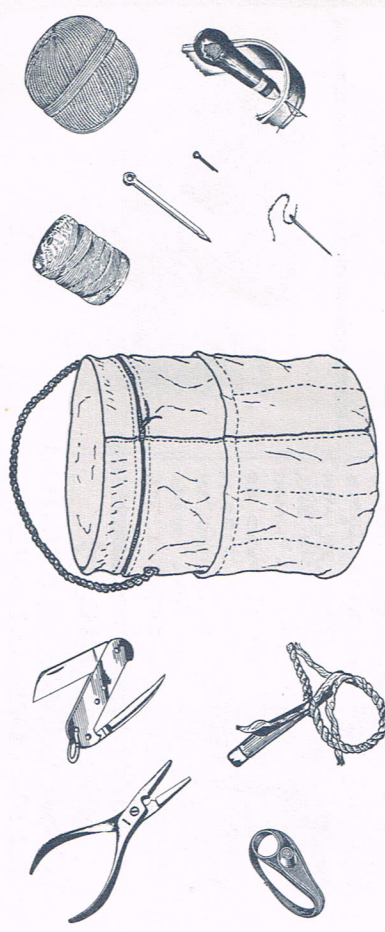

DITTY BAG & ACCESSORIES

91. DITTY BAG ~ WE HAVE HAD THIS GENEROUS SIZE UTILITY BAG MADE TO OUR OWN SPECIFICATIONS. IN HIGH QUALITY 10-oz. CANVAS IT IS PATTERNED AFTER THE FAMILIAR OLD CANVAS BUCKET BUT WITH A ZIPPER TOP AND NINE POCKETS OF ASSORTED SIZES SEWN AROUND THE OUTSIDE TO ACCOMMODATE FREQUENTLY USED TOOLS OR MATERIAL. AMPLE INSIDE SPACE FOR STORAGE OF TWINE, ROPE, FITTINGS AND EVEN A CAN OF BEER AND A SANDWICH. CONSTRUCTION IS THE BEST. THE TOP AND BOTTOM ARE REINFORCED WITH BRASS RINGS, DACRON STITCHING, NYLON ZIPPER, 3/8" NYLON ROPE HANDLE SET IN BRASS GROMMETS. CHOICE OF KHAKI OR SEA GREEN. 10 1/2" HIGH, 9 1/2" DIAMETER. GREAT FOR FISHERMEN AND CAMPERS, TOO. ~ $12.50. (THE TOOLS ARE SEPARATE.)

- **92. STAINLESS PLIERS** ~ $2.75
- **93. HANDYBOY PLIERS** ~ COMBINATION PLIERS, WRENCH, SCREWDRIVER, CUTTER. ~ $3.40
- **94. RIGGING KNIFE** ~ FOLDING WITH LOCKING SPIKE IN LEATHER SHEATH. STAINLESS. ~ $8.95
- **95. DOUBLE MARINER KNIFE** ~ FOLDING WITH SPIKE, OPENER, SHACKLE KEY. ALL STAINLESS. ~ $6.95
- **96. TUBULAR SPICER** ~ SM. ~ $1.25, LG. ~ $2.50
- **97. MARLINESPIKE** ~ STAINLESS, 5 3/4" ~ $3.00
- **98. SEWING AWL** ~ $1.95, DELUXE KIT ~ $3.95
- **99. YACHT MARLINE** ~ FINE OR MED. ~ $1.75
- **100. WAXED TWINE** ~ IRISH LINEN ~ 69¢
- **101. NEEDLES** ~ 5 DIFFERENT ~ 75¢
- **102. COTTER PINS** ~ BRASS, 3/4 ASSORT. ~ 95¢
- **103. NYLON CORD** ~ 50' ~ 1/8" ~ $1.10, 3/16" ~ $2.15